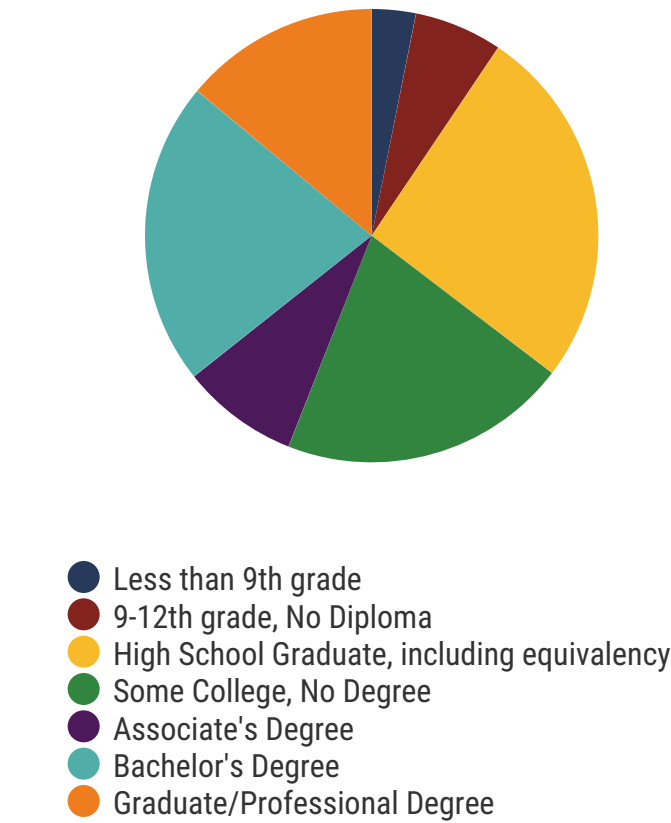

District 89

Education Attainment

Knox County Schools (11 of 90 Schools)

- Amherst Elementary School
- Ball Camp Elementary
- Byington Solway Career and Technical Education Center
- Hardin Valley Academy
- Hardin Valley Elementary
- Karns Elementary
- Karns High School
- Karns Middle School
- Norwood Elementary
- Pleasant Ridge Elementary
- West Haven Elementary

Knox County Schools

2017 District Designation:

IN NEED OF IMPROVEMENT*

*Only due to their participation rate falling below 95% for all students or a student subgroup

Funding Sources

Student Population

Racial Demographics