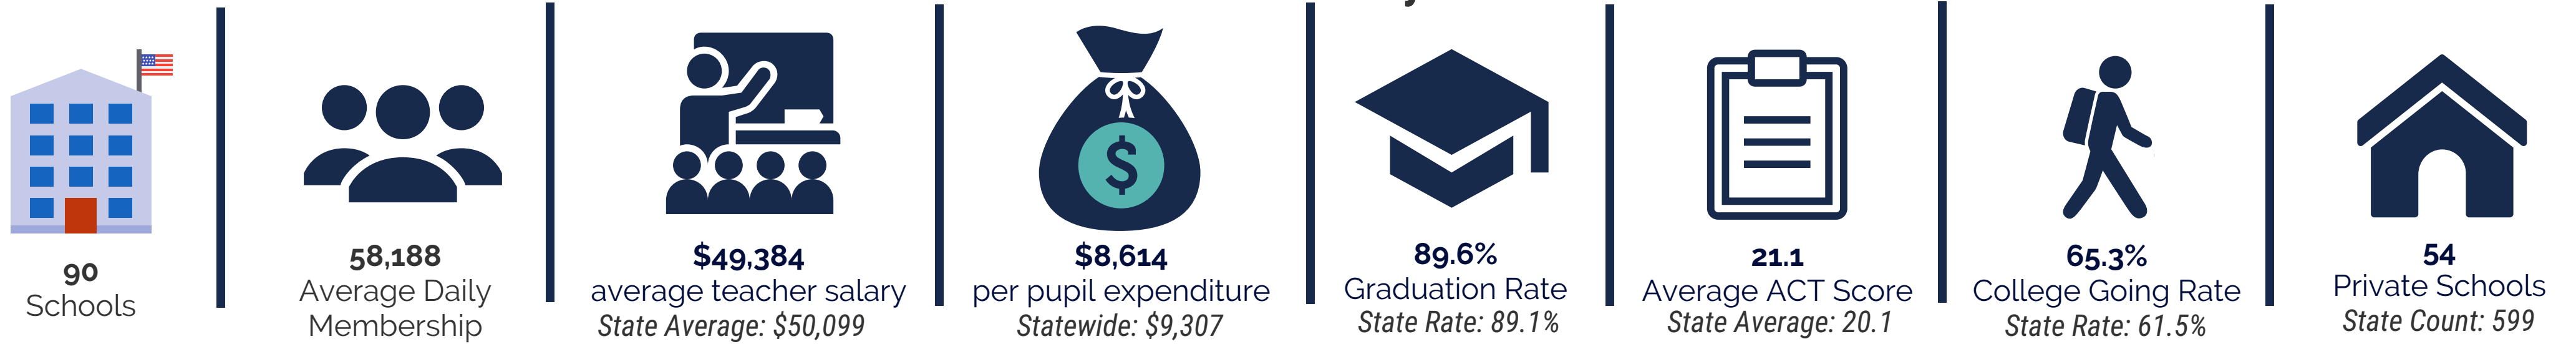

District 89

Education Attainment

Knox County Schools (11 of 90 Schools)

- Amherst Elementary School
- Ball Camp Elementary
- Byington Solway Career and Technical Education Center
- Hardin Valley Academy
- Hardin Valley Elementary
- Karns Elementary
- Karns High School
- Karns Middle School
- Norwood Elementary
- Pleasant Ridge Elementary
- West Haven Elementary

Knox County Schools

2017 District Designation:

IN NEED OF IMPROVEMENT*

*Only due to their participation rate falling below 95% for all students or a student subgroup

Funding Sources

Student Population

Racial Demographics