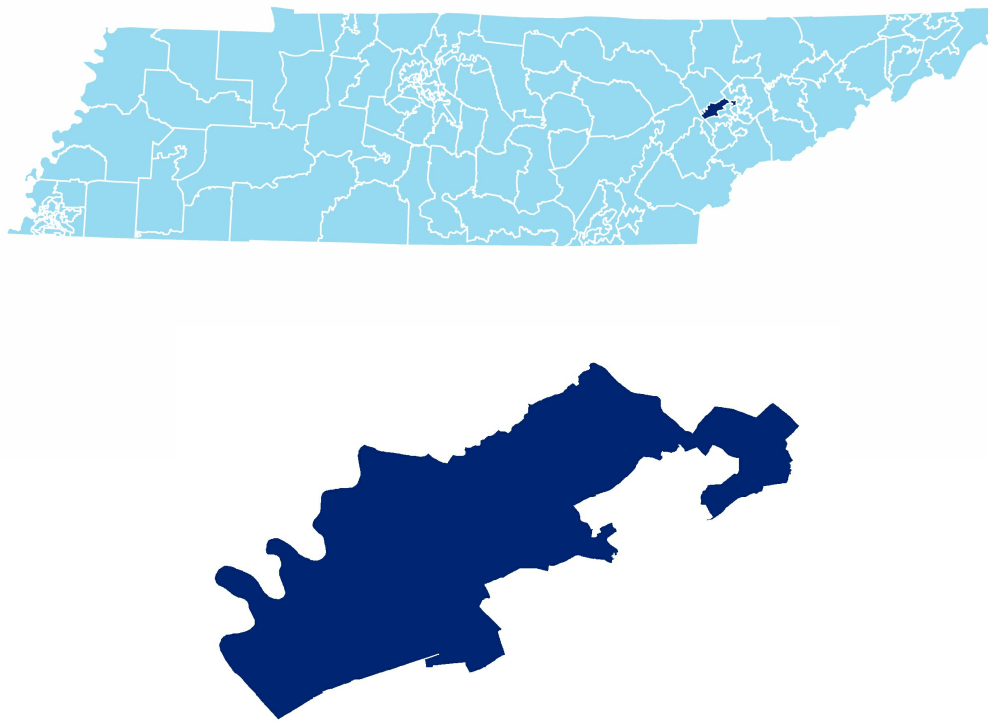

District 89

Education Attainment

Knox County Schools (11 of 90 Schools)

- Amherst Elementary School
- Ball Camp Elementary
- Byington Solway Career and Technical Education Center
- Hardin Valley Academy
- Hardin Valley Elementary
- Karns Elementary
- Karns High School
- Karns Middle School
- Norwood Elementary
- Pleasant Ridge Elementary
- West Haven Elementary

Knox County Schools

2017 District Designation:

IN NEED OF IMPROVEMENT*

*Only due to their participation rate falling below 95% for all students or a student subgroup

Funding Sources

Student Population

Racial Demographics