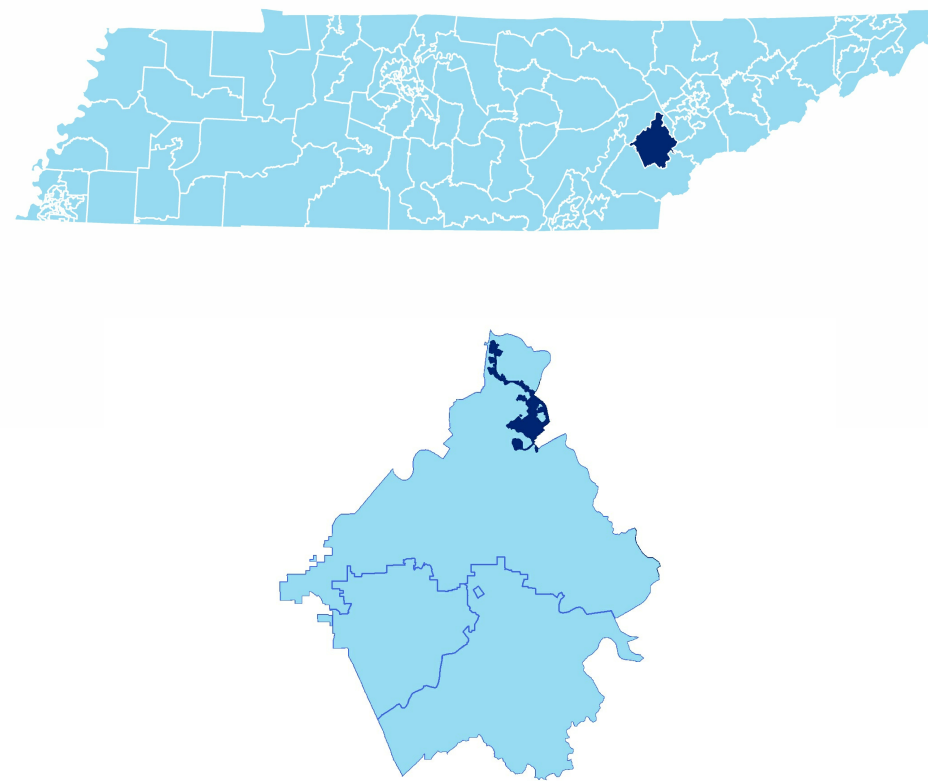

District 21

Education Attainment

Lenoir City Schools (3 of 3 Schools)

- Lenoir City Elementary
- Lenoir City High School
- Lenoir City Intermediate/Middle School

Lenoir City Schools

2017 District Designation:

EXEMPLARY

Funding Sources

Student Population

Racial Demographics

District 21

Education Attainment

Loudon County Schools (9 of 9 Schools)

- Eaton Elementary
- Ft Loudoun Middle School
- Greenback School
- Highland Park Elementary
- Loudon Elementary
- Loudon High School
- North Middle School
- Philadelphia Elementary
- Steekee Elementary

Loudon County Schools

2017 District Designation

EXEMPLARY

Funding Sources

Student Population

Racial Demographics

District 21

Education Attainment

Monroe County Schools

2017 District Designation:

ACHIEVING

Funding Sources

Student Population

Racial Demographics

District 21

Education Attainment