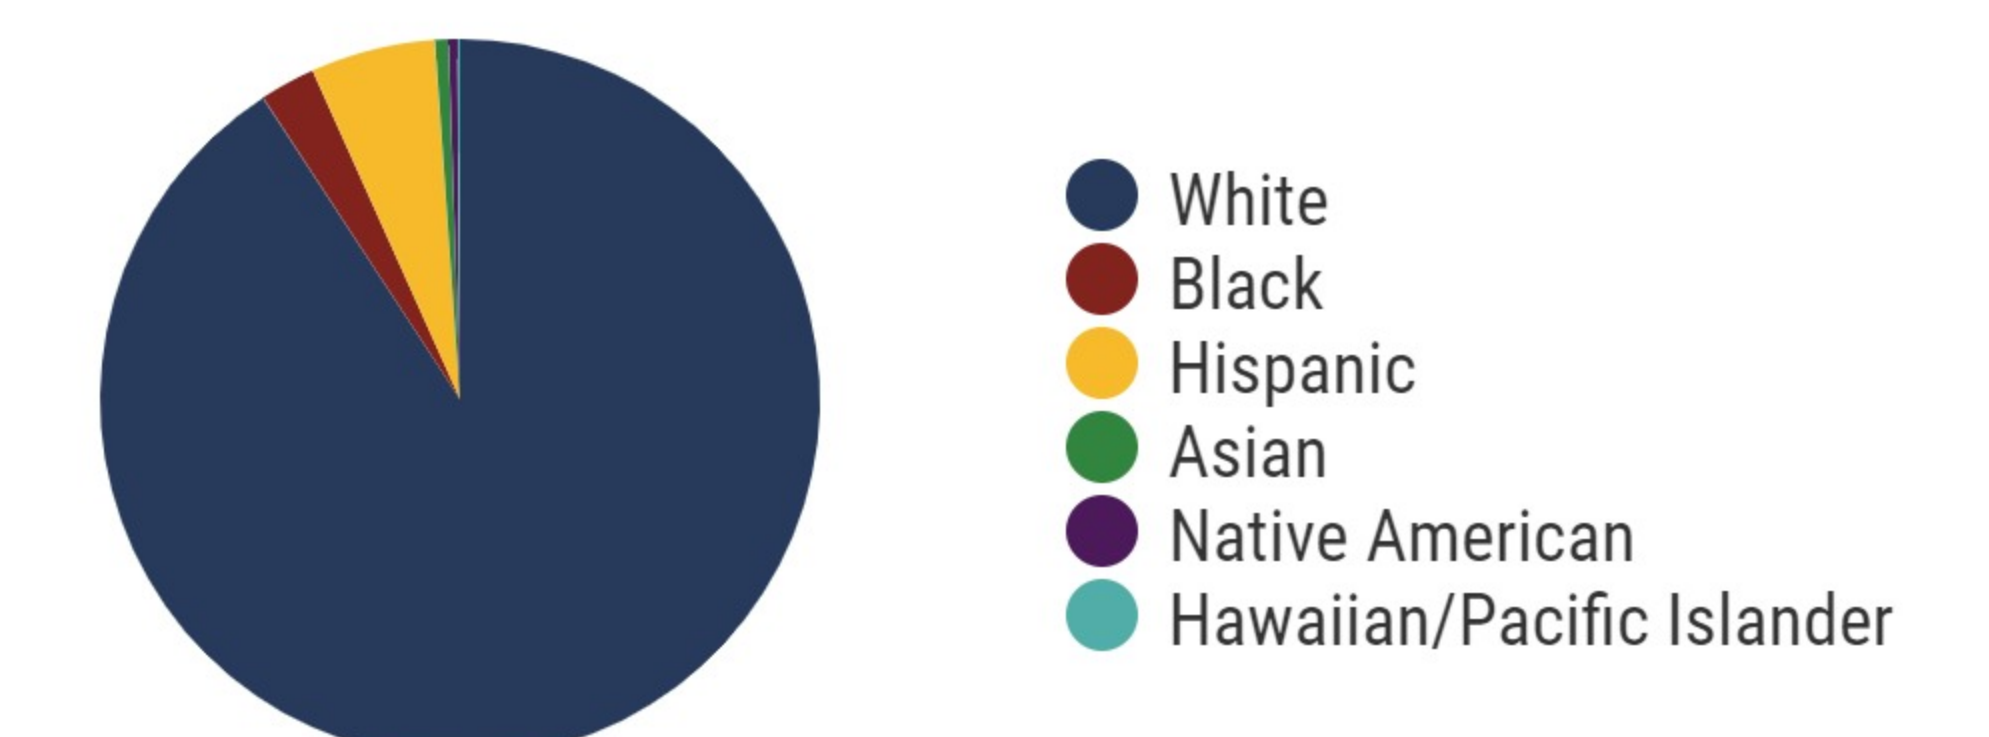

Monroe County Schools

2017 District Designation:

ACHIEVING

Funding Sources

Student Population

Racial Demographics

District 21

Education Attainment