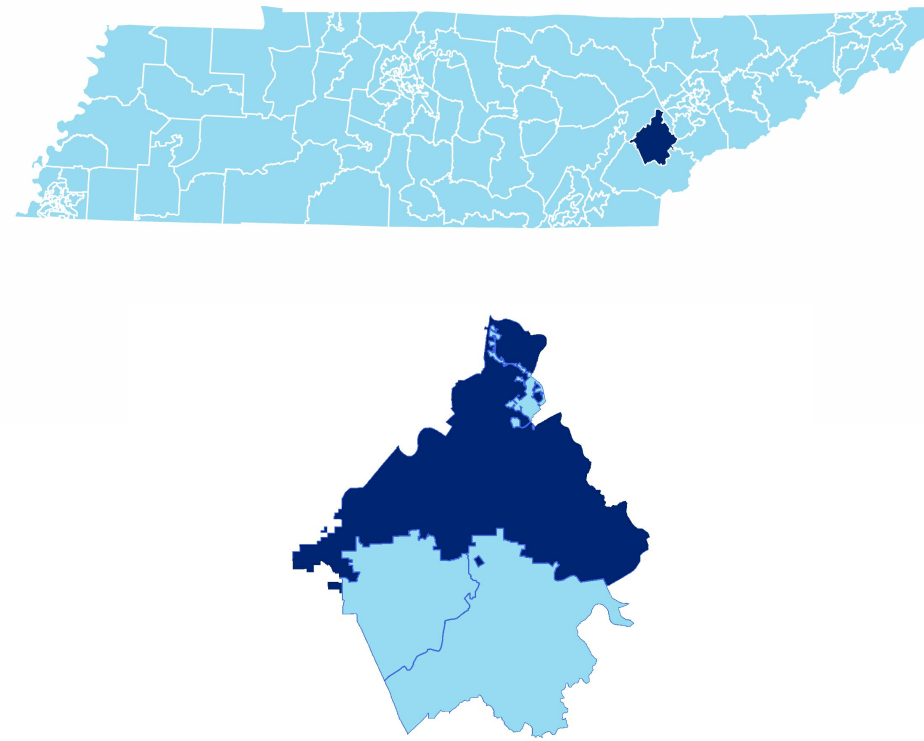

EXEMPLARY

Funding Sources

Student Population

Racial Demographics

District 21

Education Attainment

Loudon County Schools (9 of 9 Schools)

- Eaton Elementary
- Ft Loudoun Middle School
- Greenback School
- Highland Park Elementary
- Loudon Elementary
- Loudon High School
- North Middle School
- Philadelphia Elementary
- Steekee Elementary

Loudon County Schools

2017 District Designation

EXEMPLARY

Funding Sources

Student Population

Racial Demographics

District 21

Education Attainment

Monroe County Schools

2017 District Designation:

ACHIEVING

Funding Sources

Student Population

Racial Demographics

District 21

Education Attainment