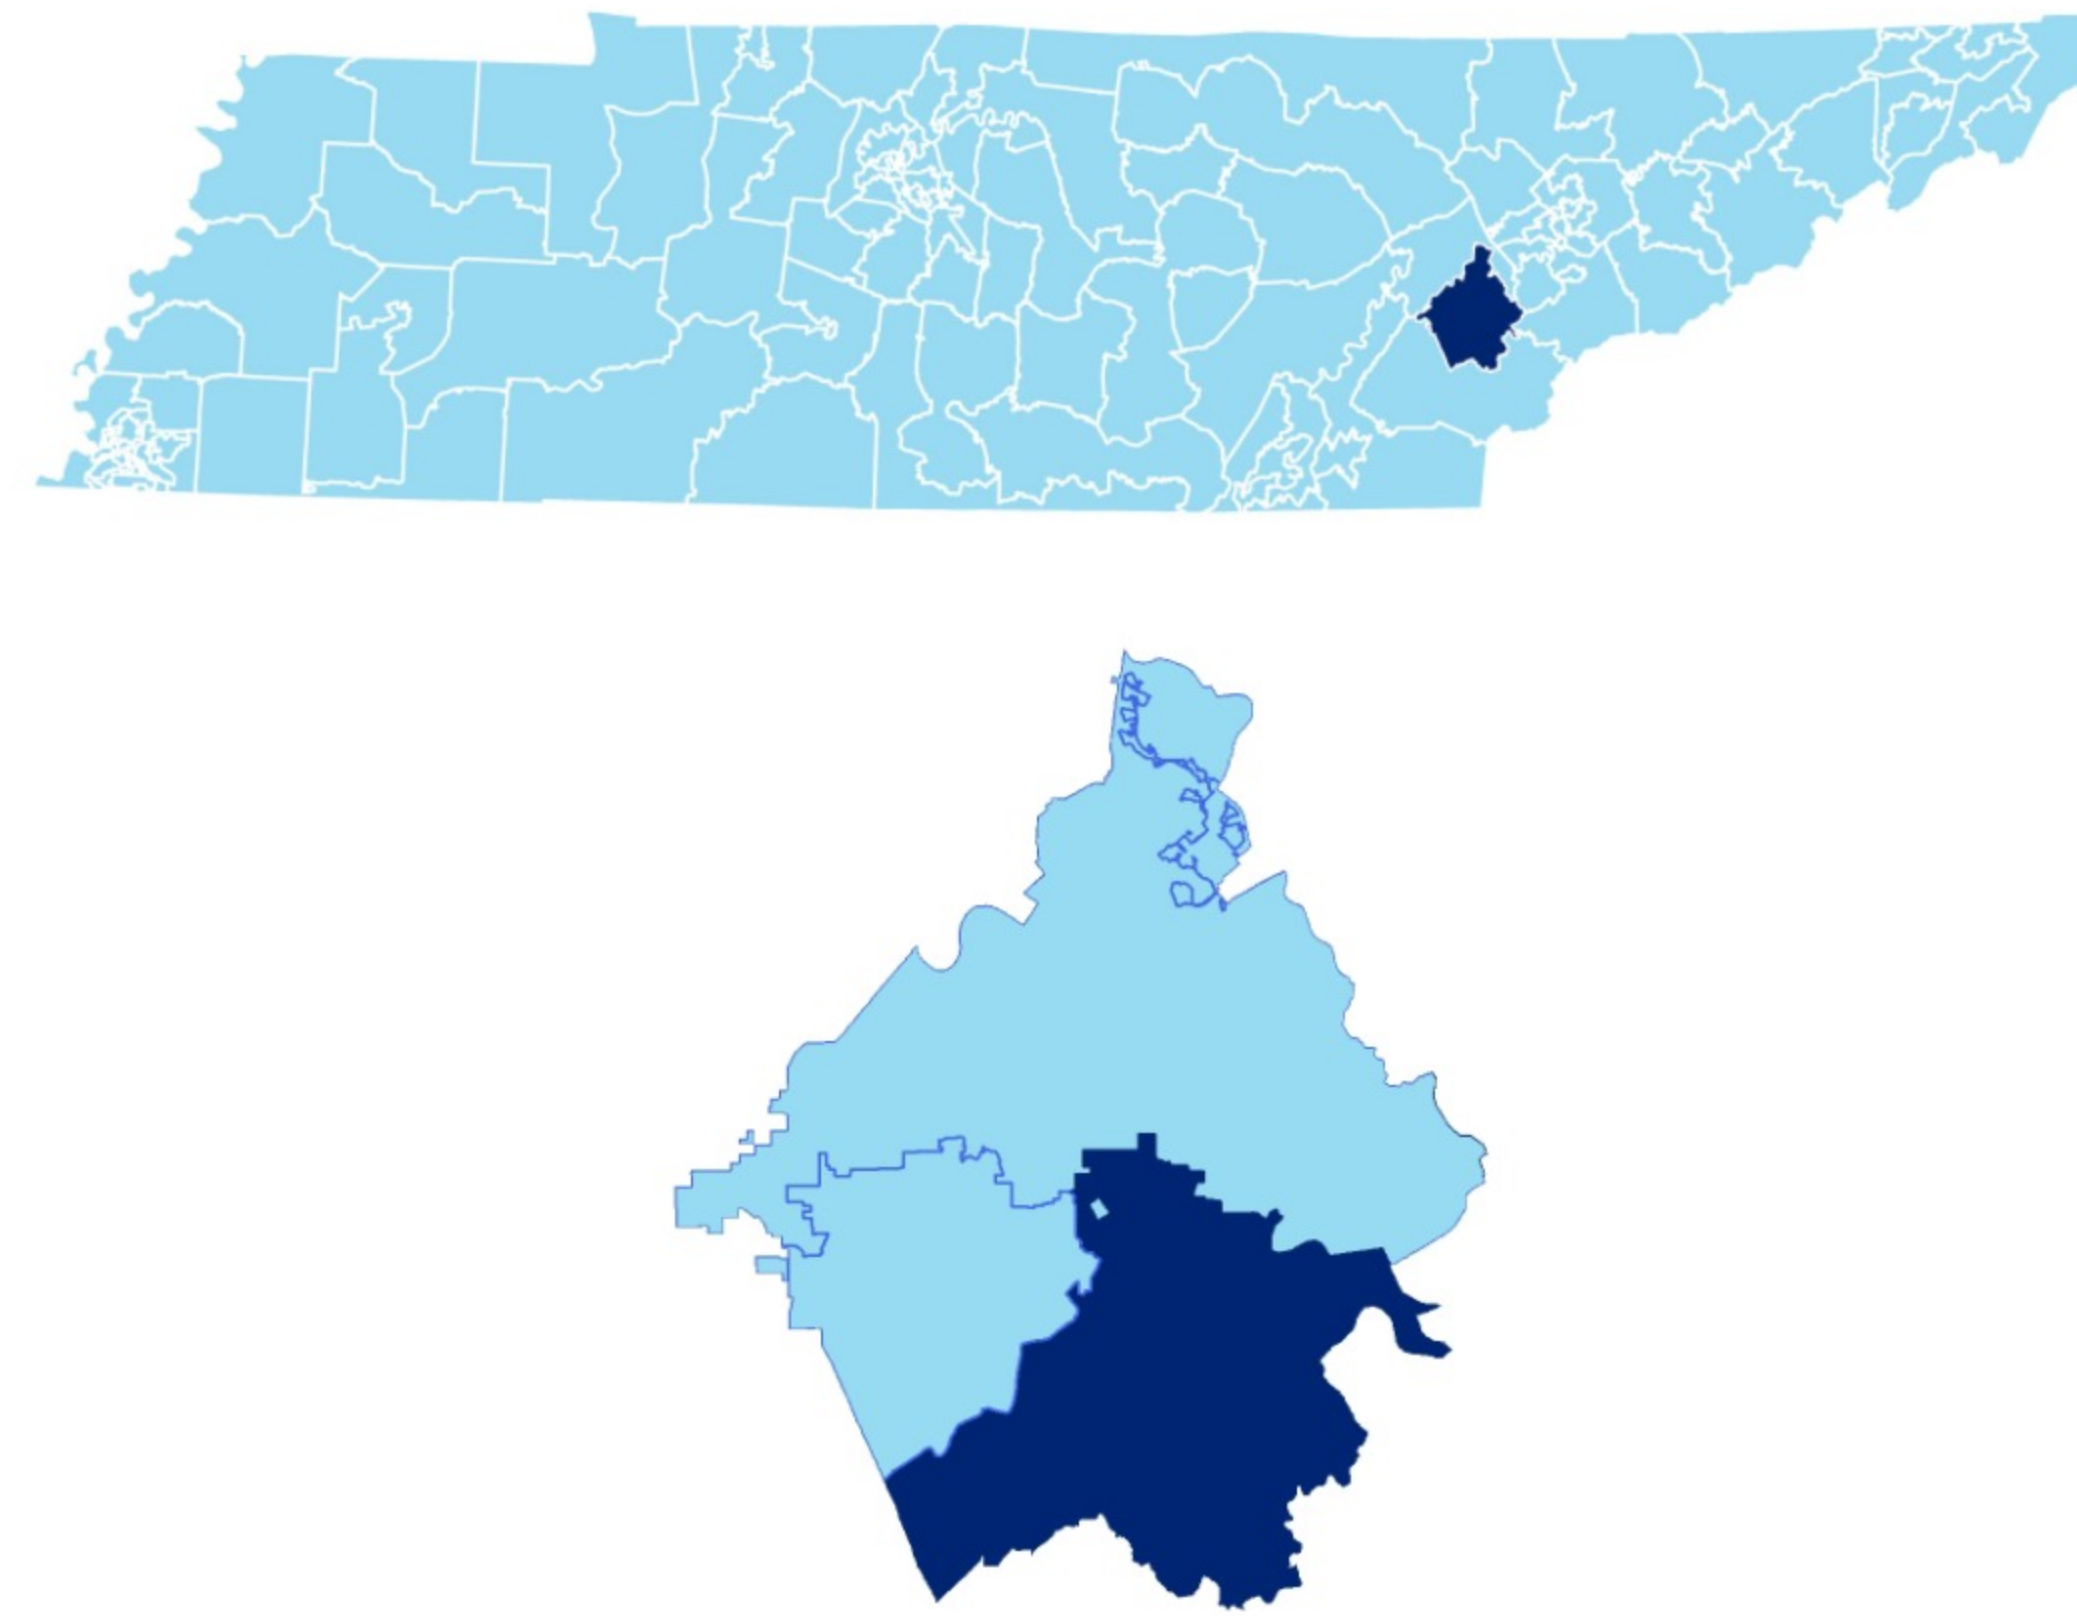

Loudon County Schools

2017 District Designation

EXEMPLARY

Funding Sources

Student Population

Racial Demographics

District 21

Education Attainment

Monroe County Schools

2017 District Designation:

ACHIEVING

Funding Sources

Student Population

Racial Demographics

District 21

Education Attainment