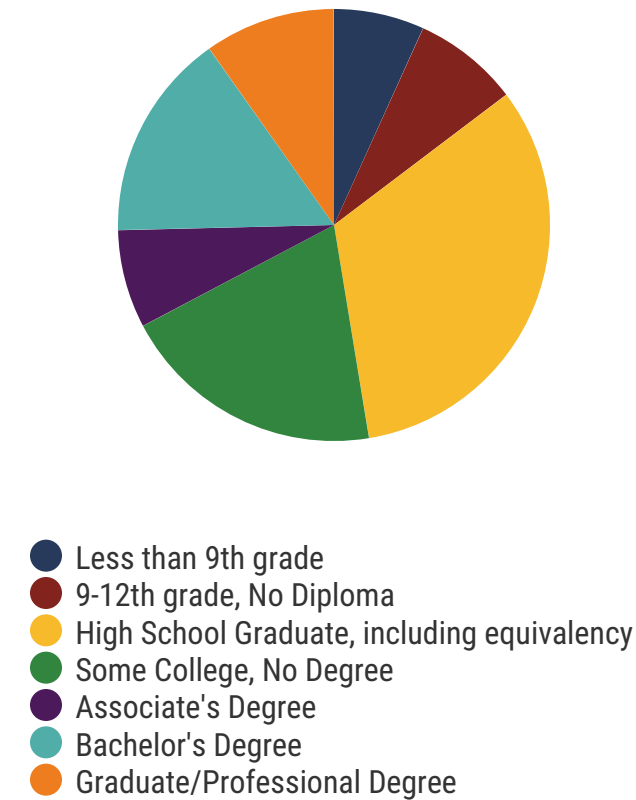

EXEMPLARY

Funding Sources

Student Population

Racial Demographics

District 21

Education Attainment

Loudon County Schools (9 of 9 Schools)

- Eaton Elementary
- Ft Loudoun Middle School
- Greenback School
- Highland Park Elementary
- Loudon Elementary
- Loudon High School
- North Middle School
- Philadelphia Elementary
- Steekee Elementary