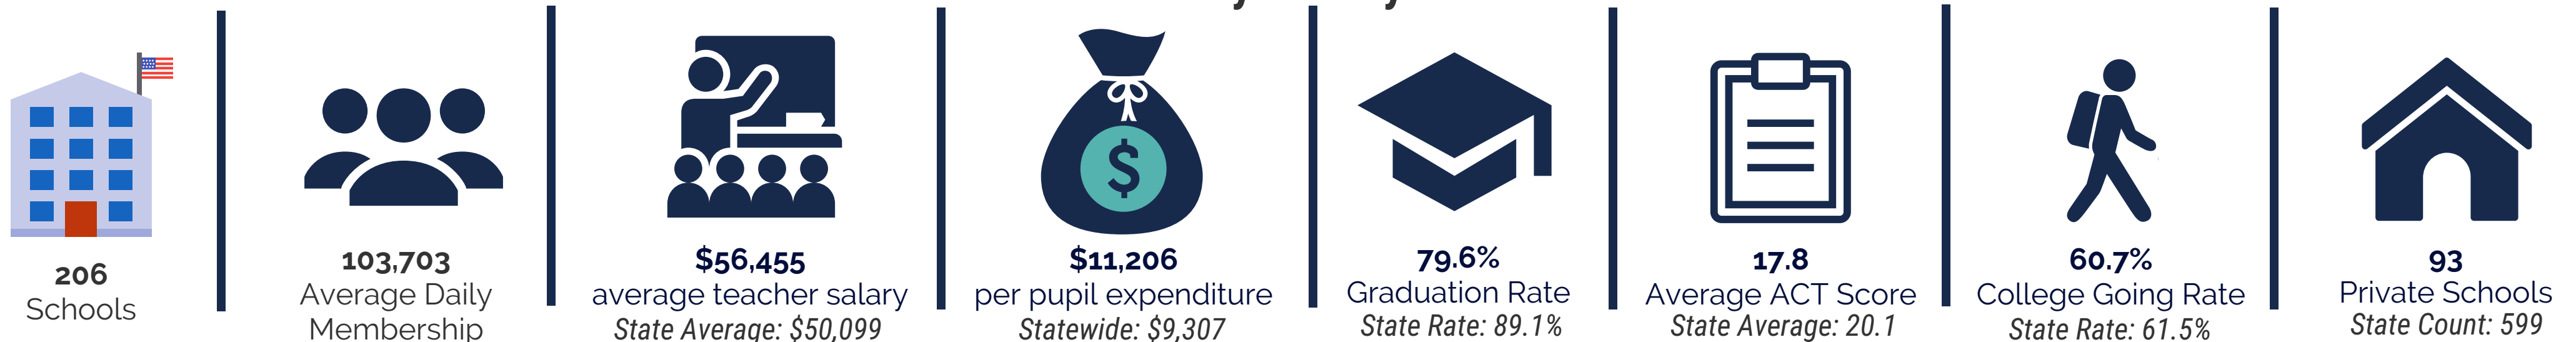

Shelby County Schools