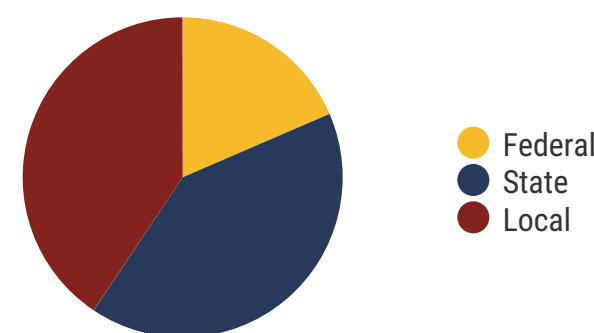

Funding Sources