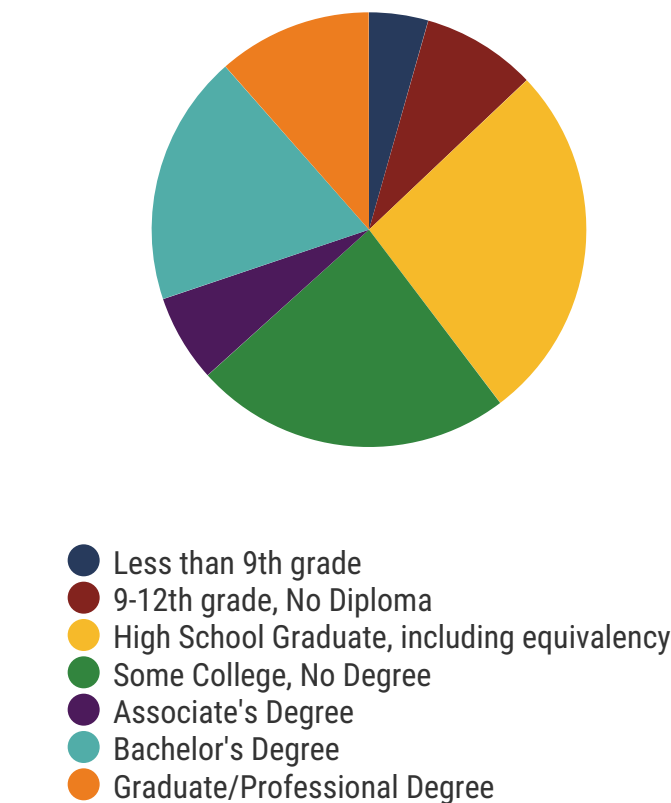

Student Population

Racial Demographics

District 85

Education Attainment

Shelby County Schools (23 of 206 Schools)

- Aspire East Academy
- Balmoral/Ridgeway Elementary
- Chickasaw Middle
- DuBois High of Leadership Public Policy
- DuBois Middle of Leadership Public Policy
- Freedom Preparatory Academy
- Geeter Middle
- Germanshire Elementary
- Highland Oaks Elementary
- Highland Oaks Middle
- Holmes Road Elementary
- J. P. Freeman Elementary/Middle
- Lowrance Elementary/Middle
- Manor Lake Elementary
- Nexus STEM Academy Middle School
- Oakshire Elementary
- Ridgeway High
- Ridgeway Middle
- Sea Isle Elementary
- Southwind Elementary
- Southwind High
- Westwood High
- Winridge Elementary