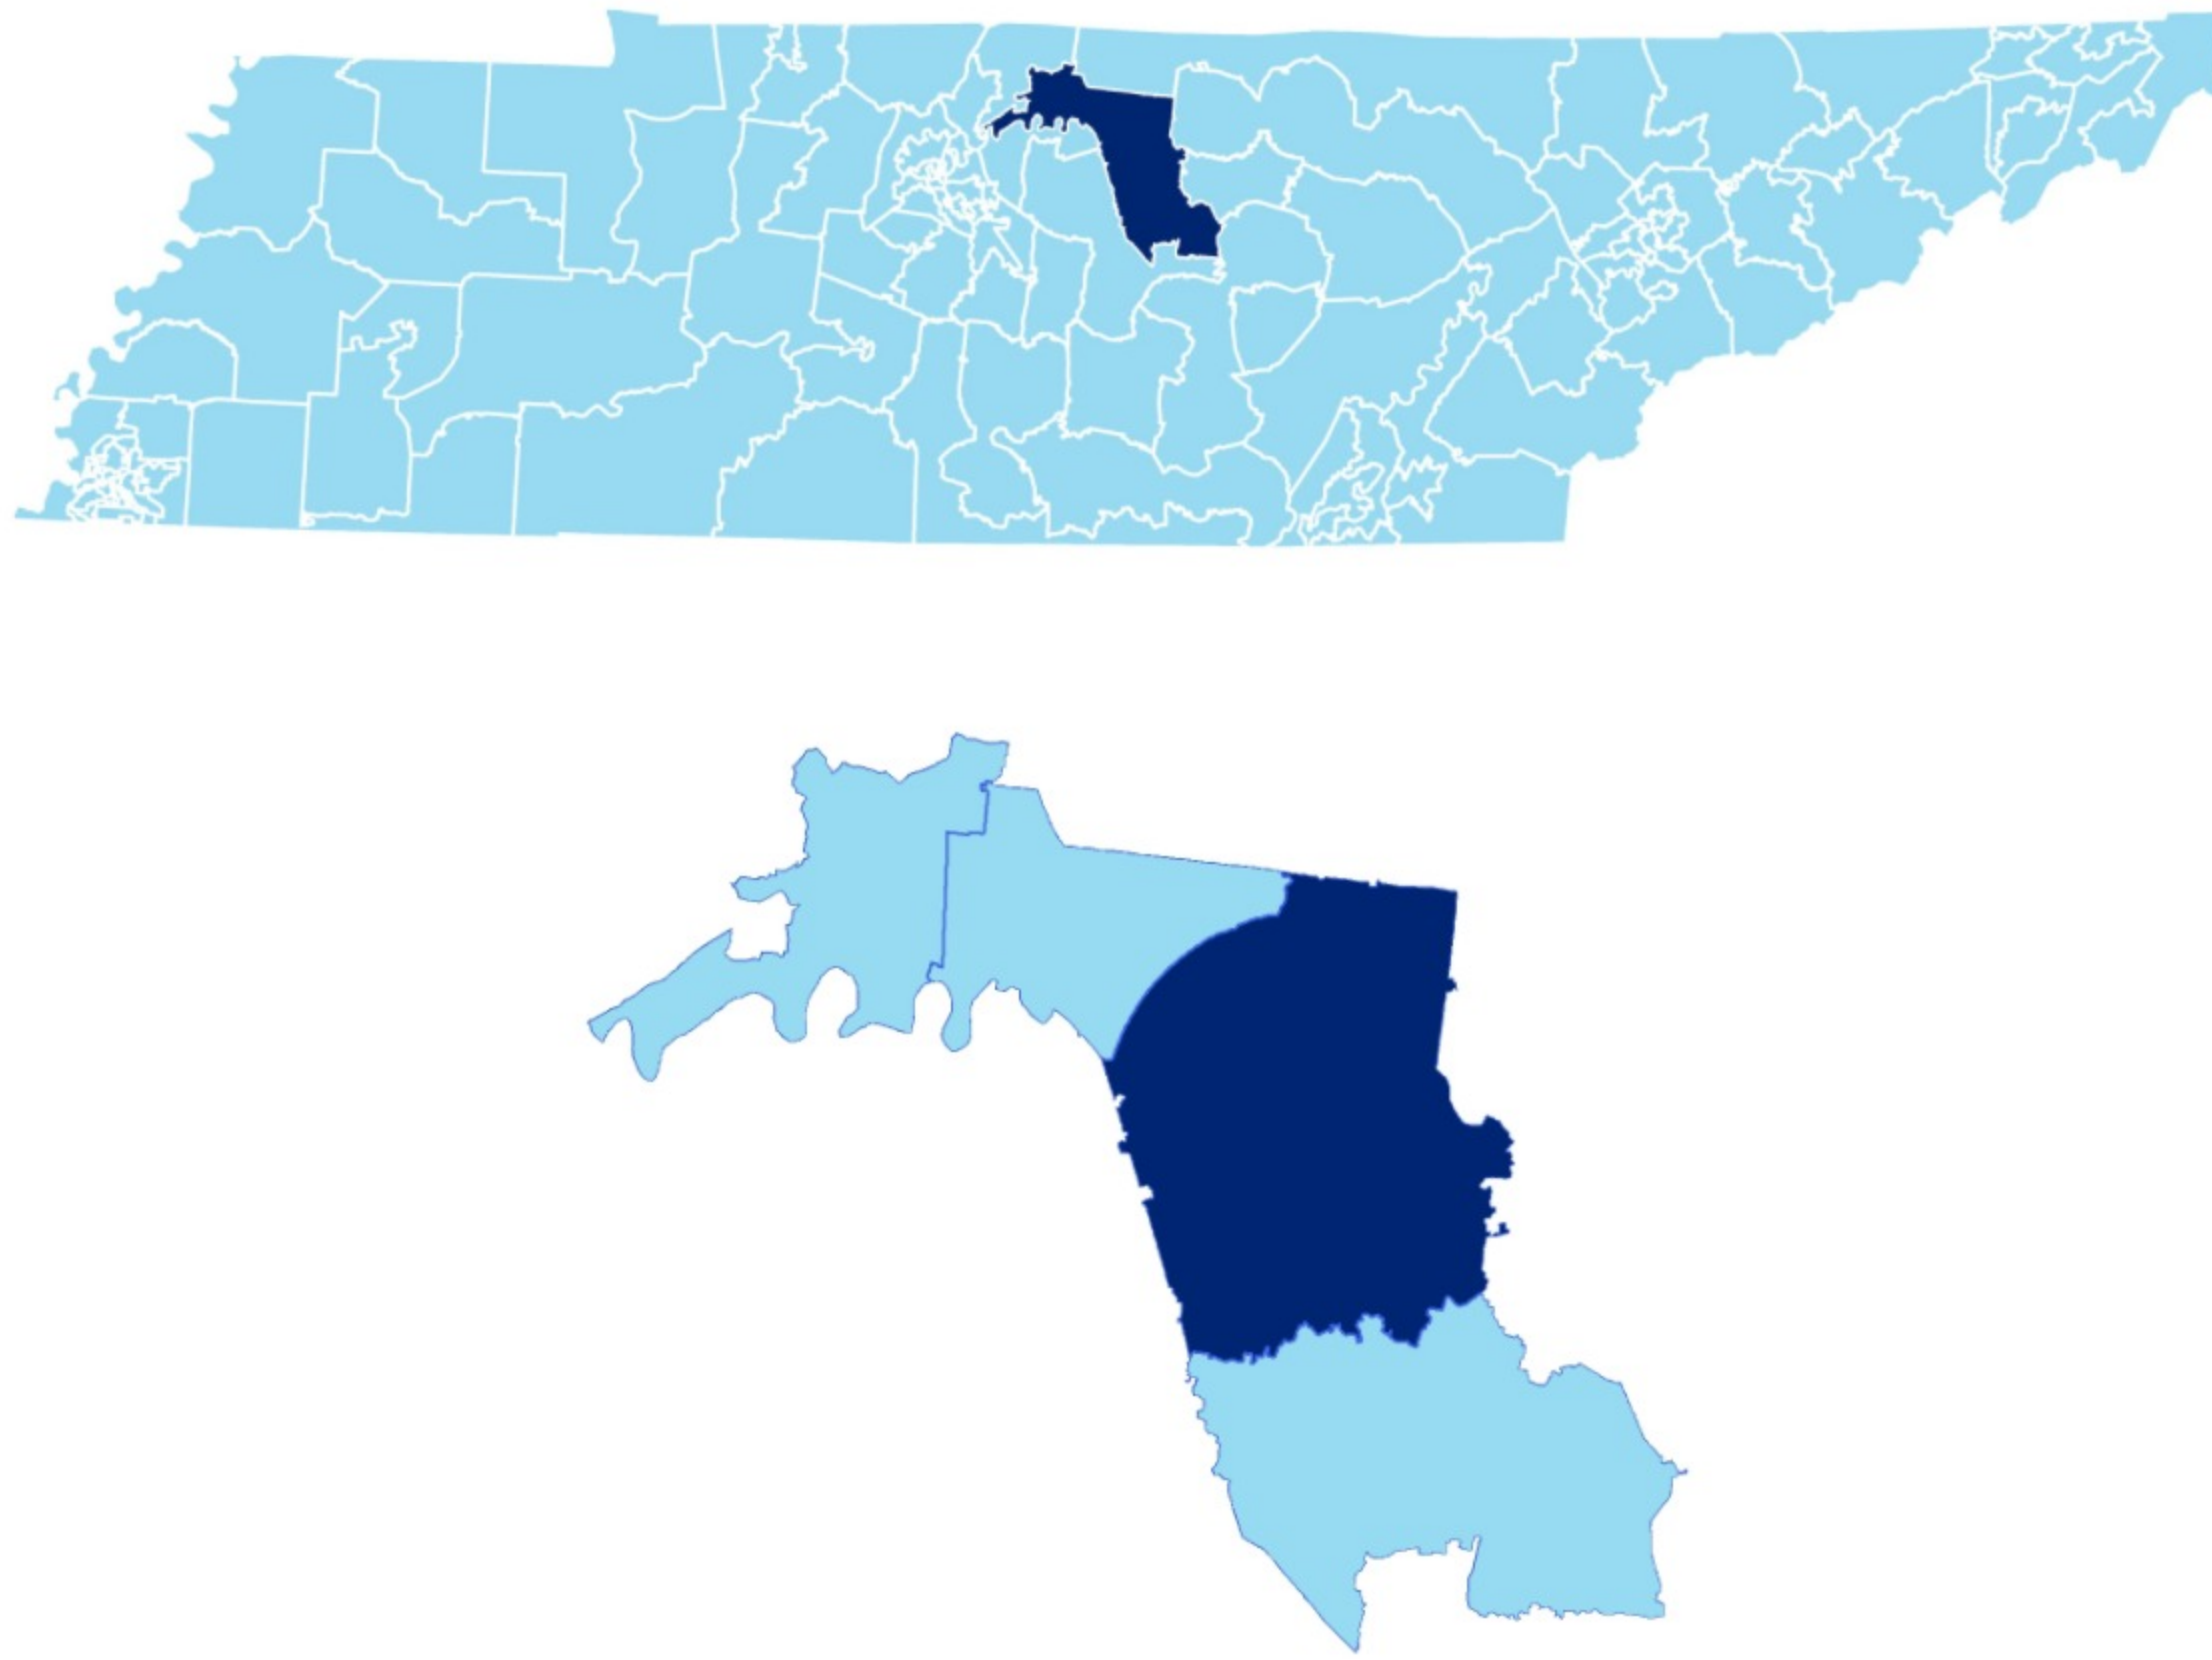

District 40