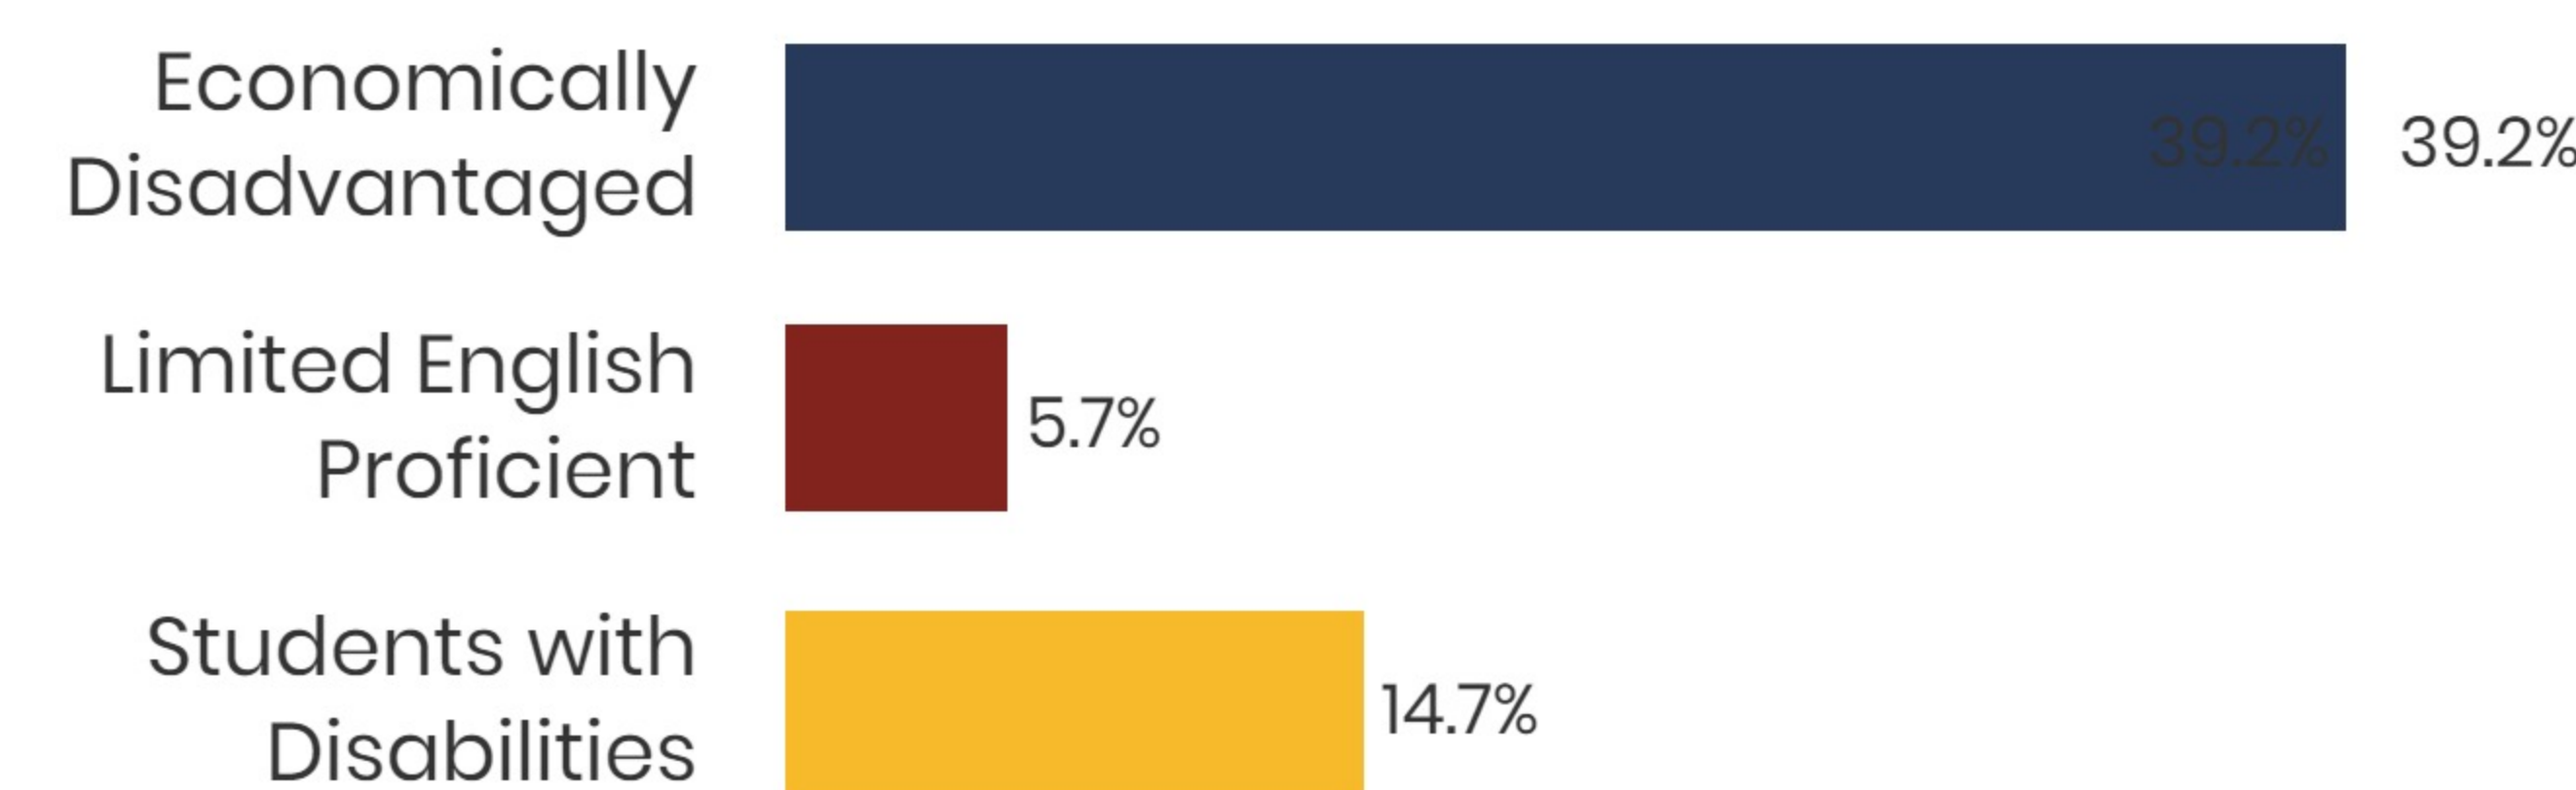

Student Population