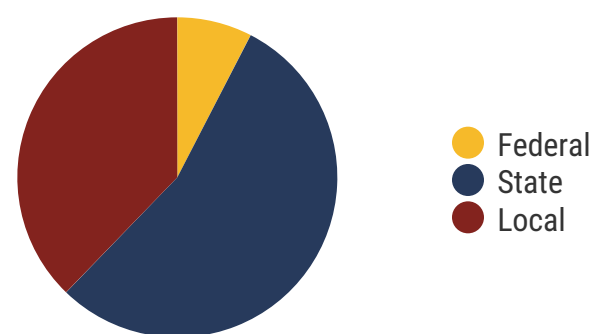

Sumner County Schools (6 of 49 schools)

- Benny C. Bills Elementary School
- Bethpage Elementary
- Gallatin Senior High School
- Jack Anderson Elementary
- Joe Shafer Middle School
- Rucker Stewart Middle

Sumner County Schools

2017 District Designation:

EXEMPLARY

Funding Sources

Student Population

Racial Demographics

REPRESENTATIVE
 TERRI LYNN
 WEAVER

District 40