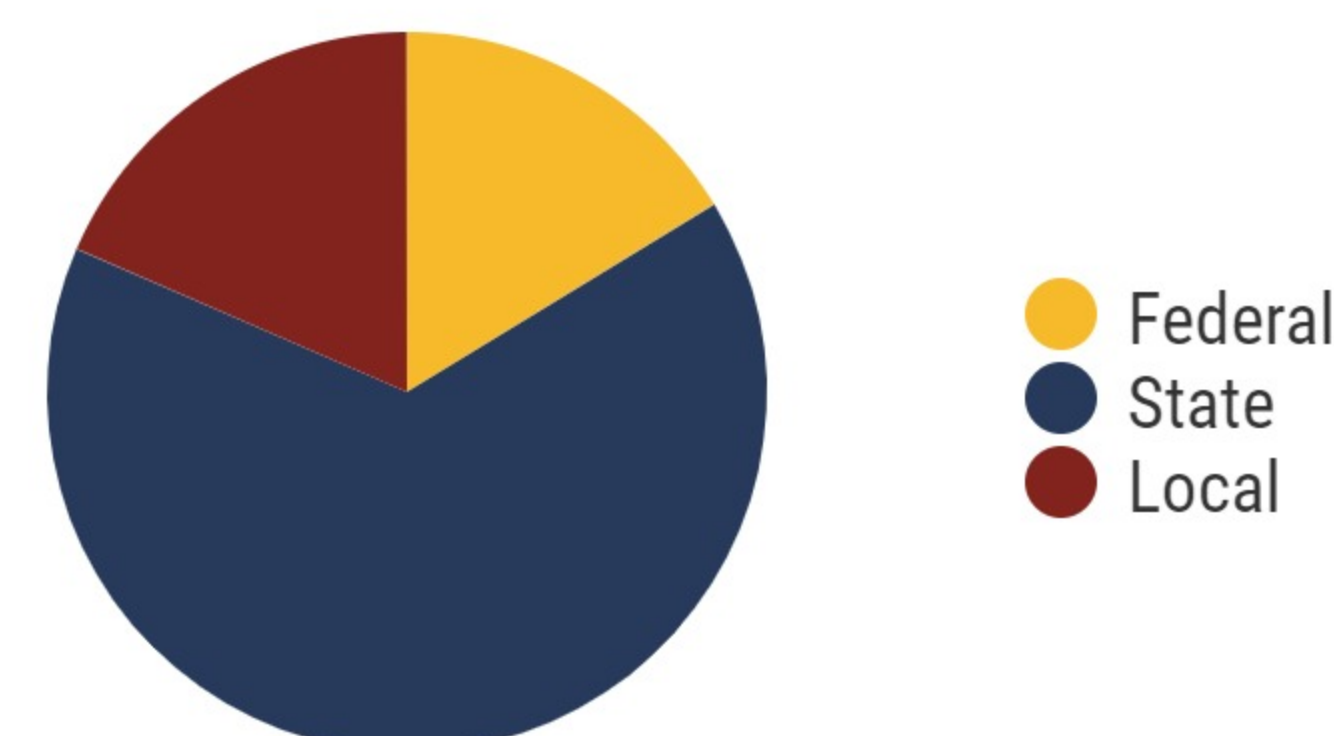

Funding Sources