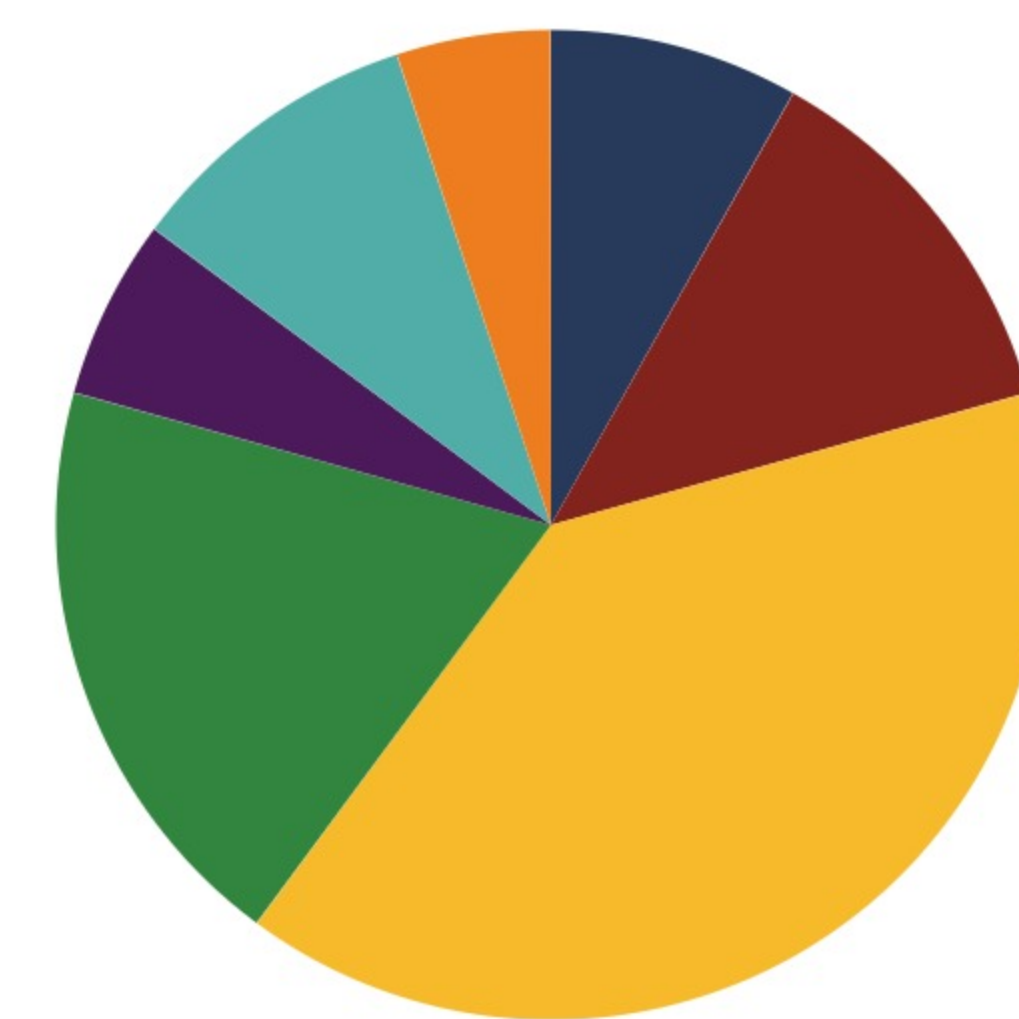

Education Attainment

- Less than 9th grade
- 9-12th grade, No Diploma
- High School Graduate, including equivalency
- Some College, No Degree
- Associate's Degree
- Bachelor's Degree
- Graduate/Professional Degree

Trousdale County Schools (3 of 3 schools)

- Jim Satterfield Middle School
- Trousdale County Elementary
- Trousdale County High School

Trousdale County Schools