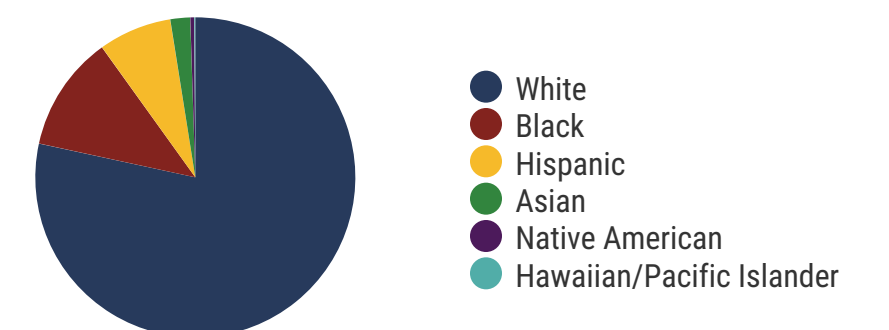

Sumner County Schools

2017 District Designation:

EXEMPLARY

Funding Sources

Student Population

Racial Demographics

REPRESENTATIVE
 TERRI LYNN
 WEAVER

District 40