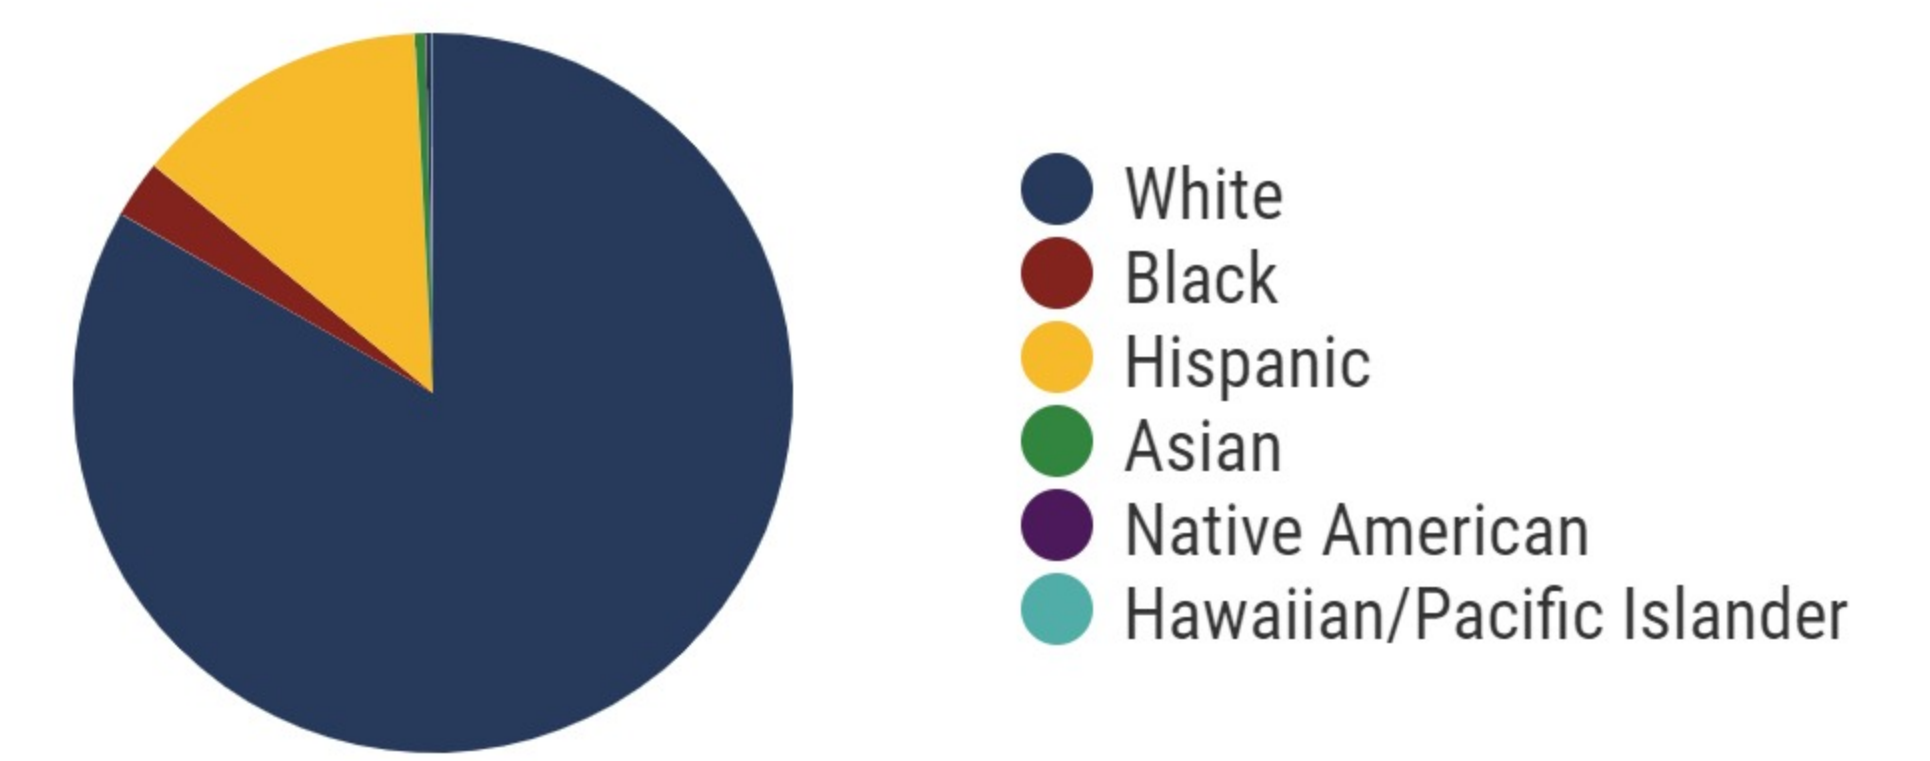

Racial Demographics