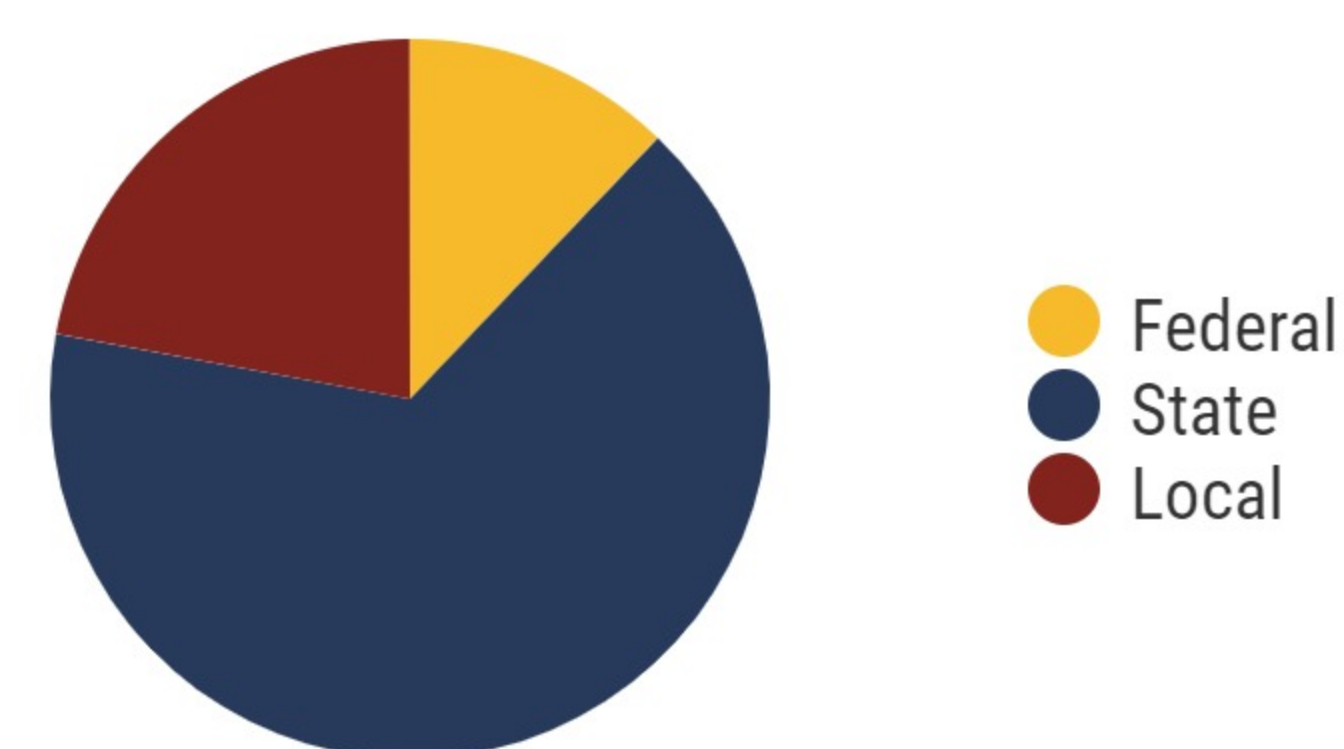

Funding Sources