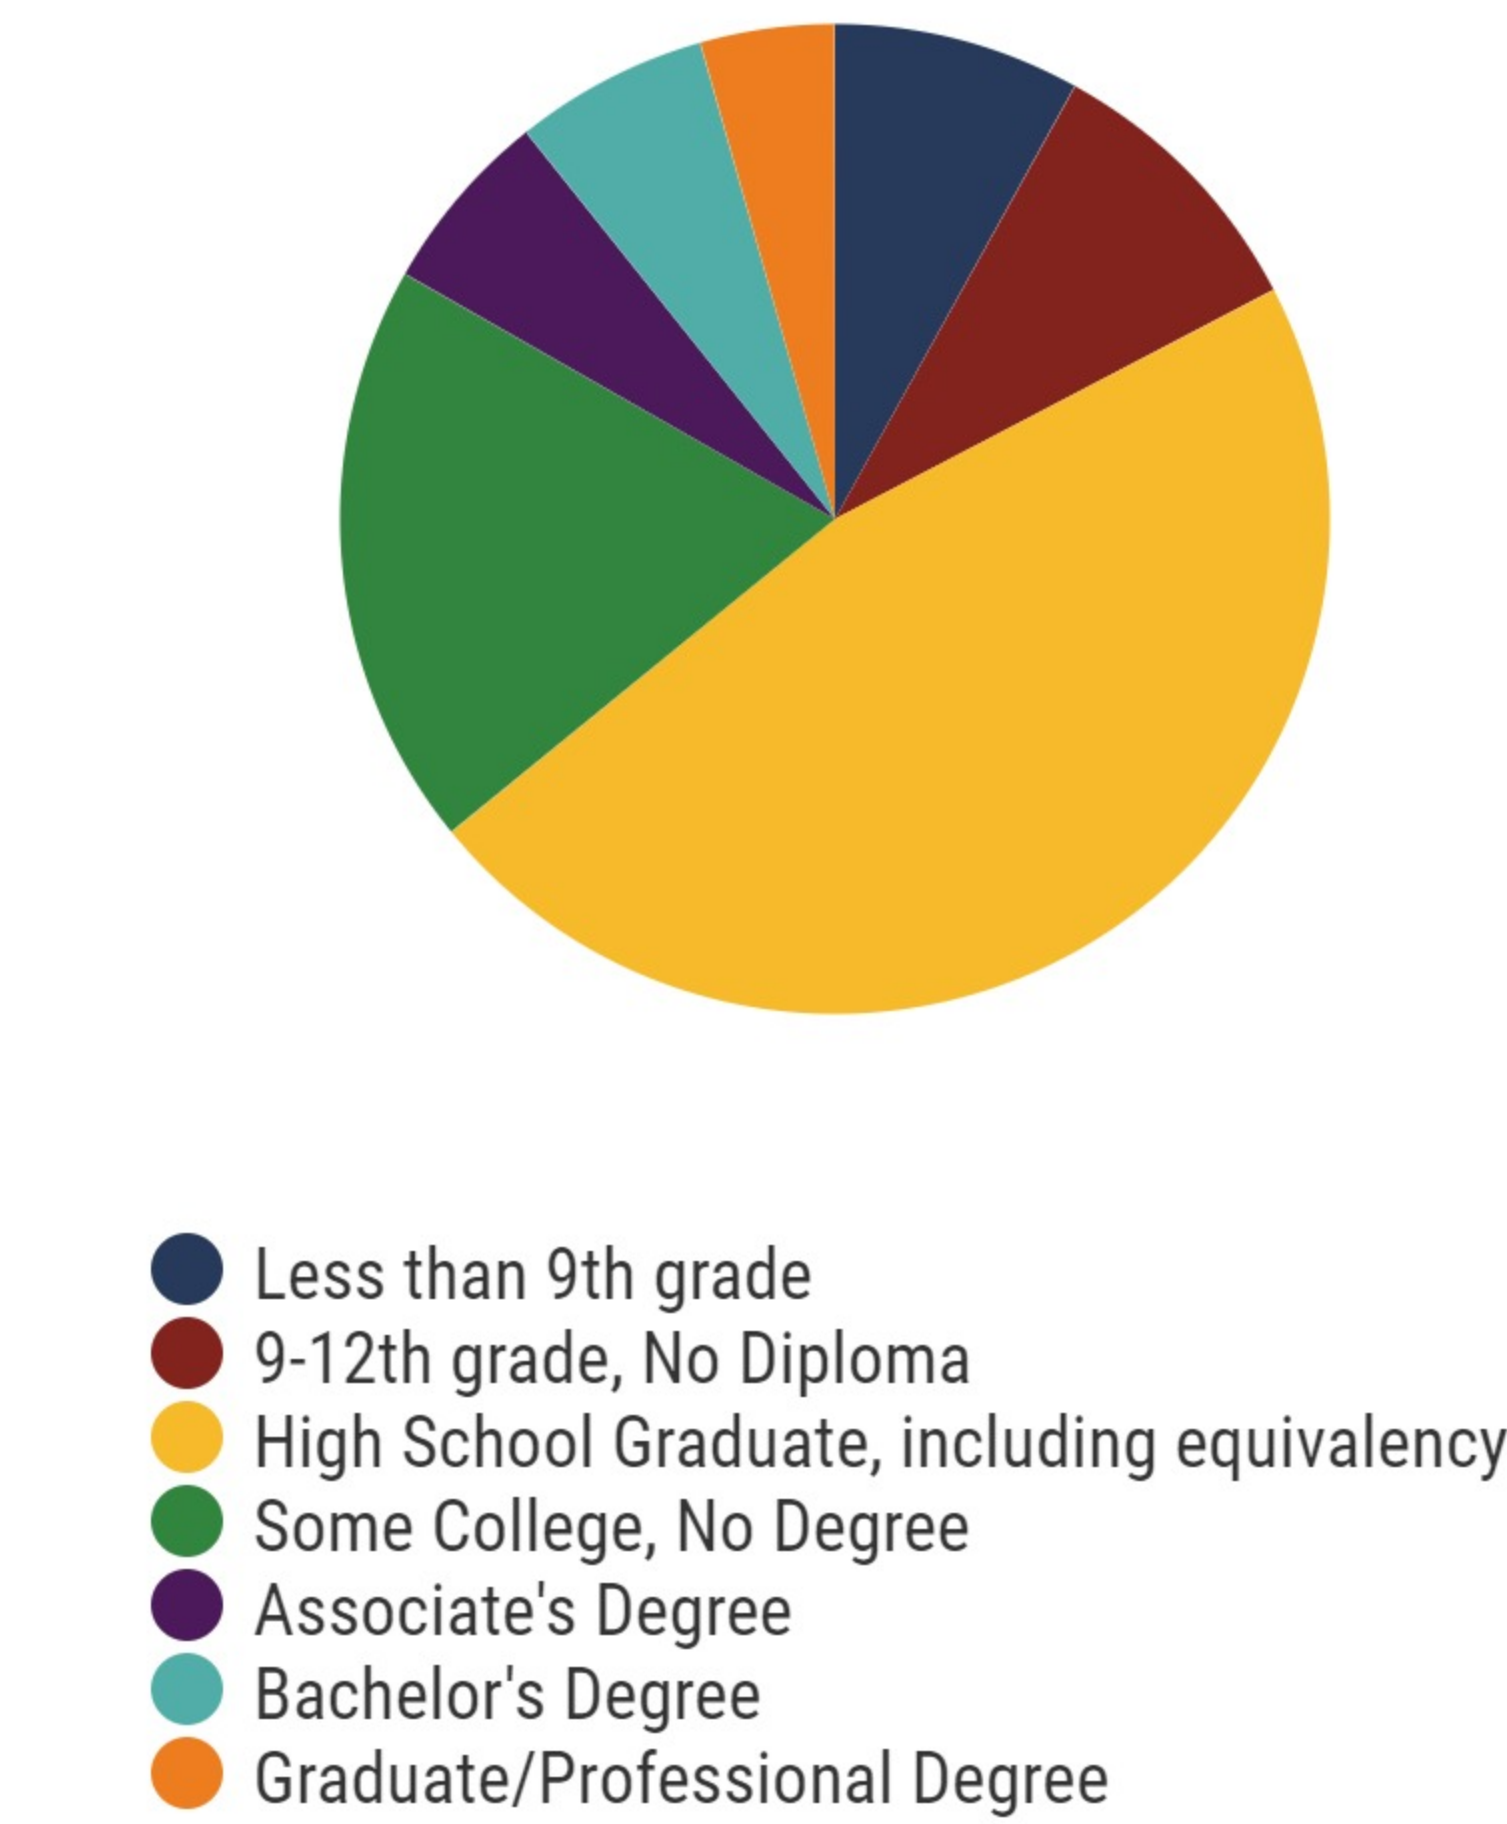

Education Attainment