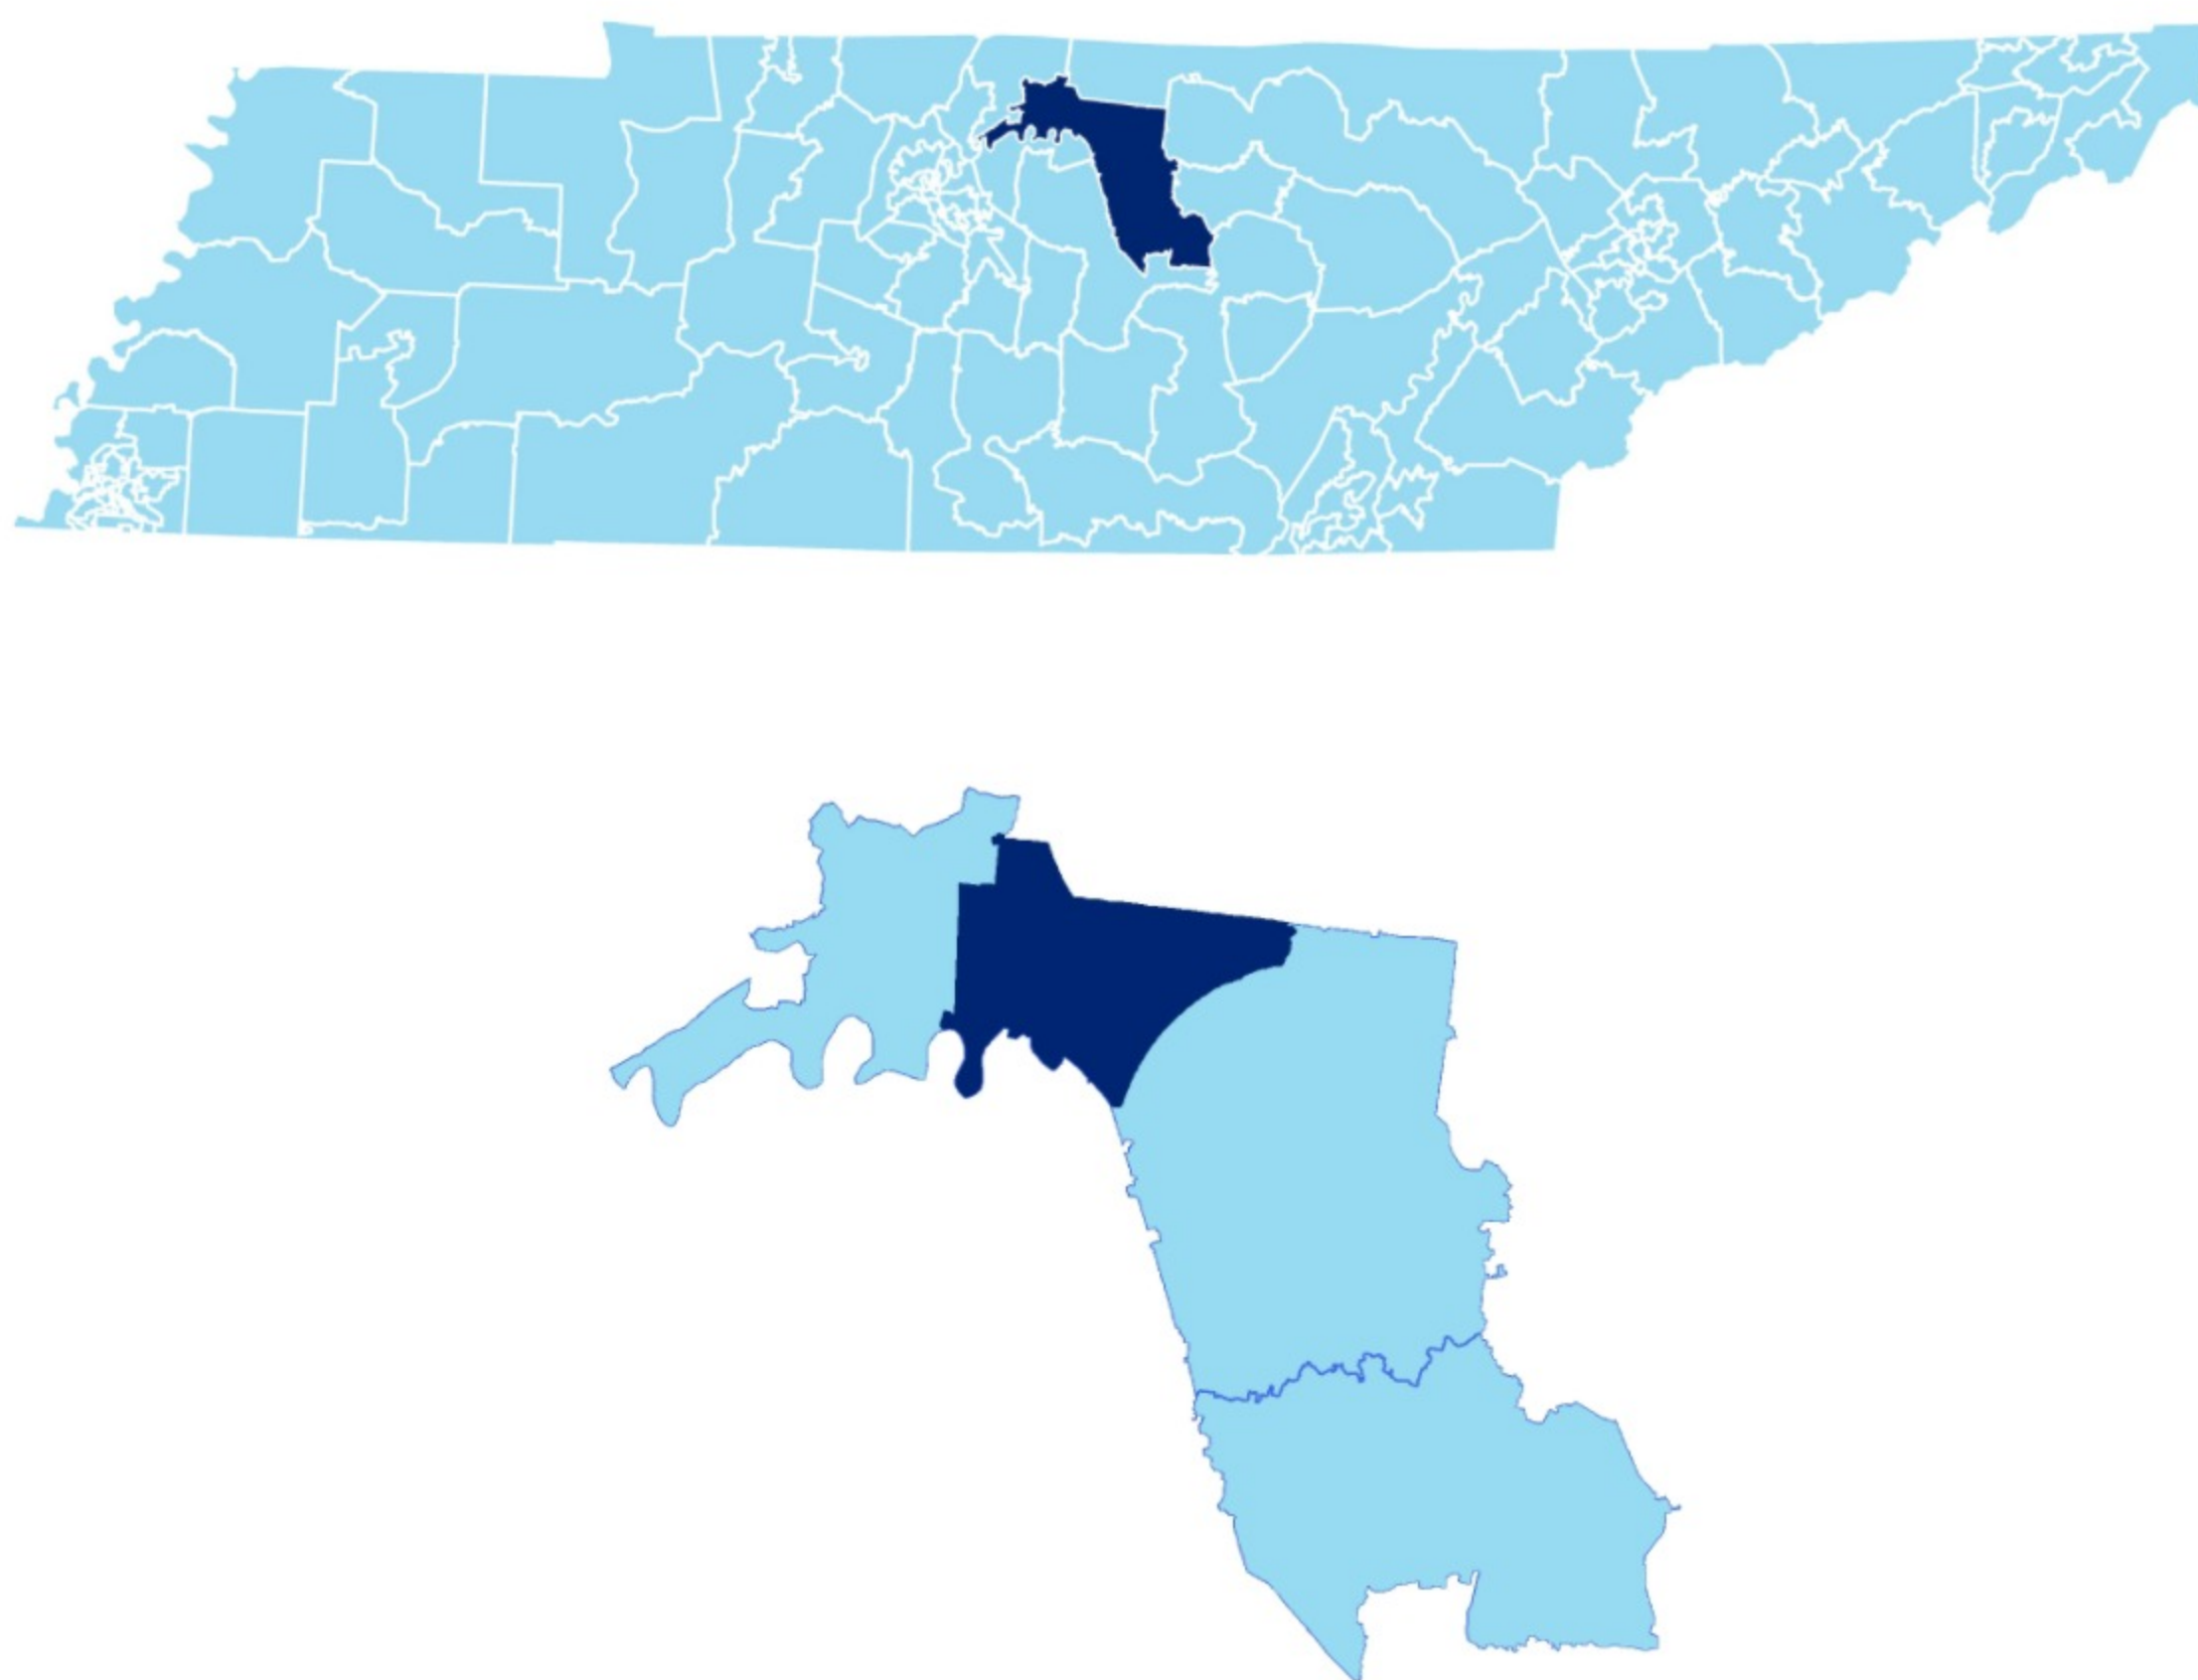

Sumner County Schools

2017 District Designation:

EXEMPLARY

Funding Sources

Student Population

Racial Demographics

REPRESENTATIVE
 TERRI LYNN
 WEAVER

District 40