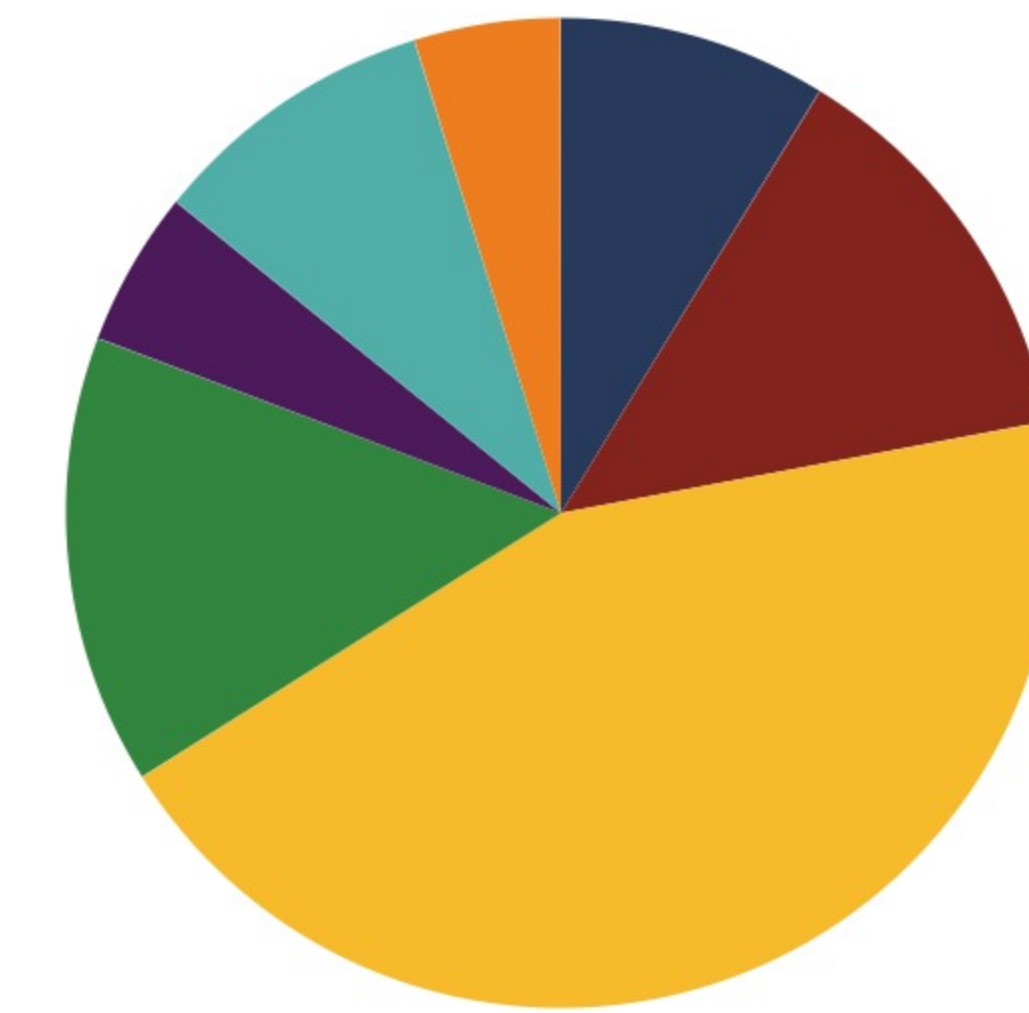

District 40

Education Attainment

- Less than 9th grade
- 9-12th grade, No Diploma
- High School Graduate, including equivalency
- Some College, No Degree
- Associate's Degree
- Bachelor's Degree
- Graduate/Professional Degree