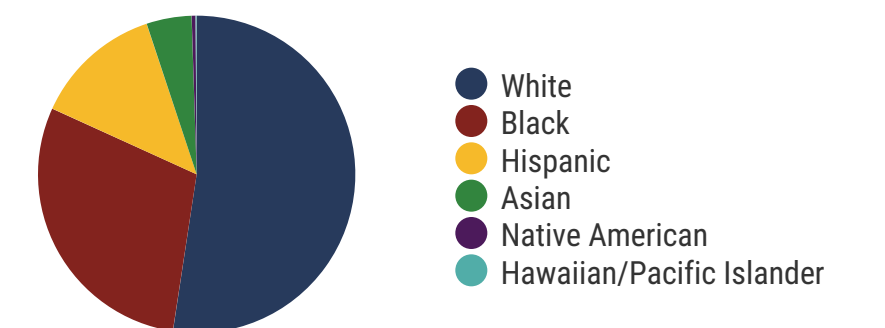

Racial Demographics