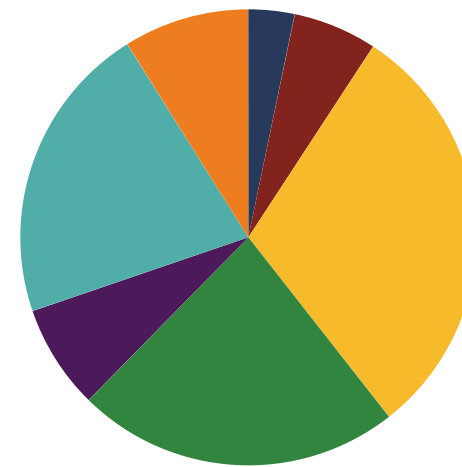

Racial Demographics

District 37

Education Attainment

- Less than 9th grade
- 9-12th grade, No Diploma
- High School Graduate, including equivalency
- Some College, No Degree
- Associate's Degree
- Bachelor's Degree
- Graduate/Professional Degree

Rutherford County Schools (10 of 47 Schools)

- Central Magnet School
- Homer Pittard Campus School
- LaVergne Lake Elementary School
- LaVergne Middle School
- McFadden School Of Excellence
- Siegel High School
- Siegel Middle School
- Smyrna Elementary
- Walter Hill Elementary
- Wilson Elementary School