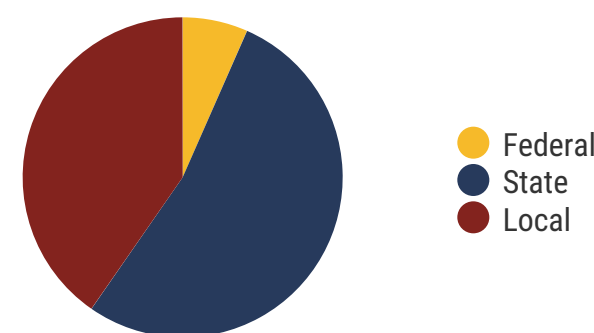

Rutherford County Schools (10 of 47 Schools)

- Central Magnet School
- Homer Pittard Campus School
- LaVergne Lake Elementary School
- LaVergne Middle School
- McFadden School Of Excellence
- Siegel High School
- Siegel Middle School
- Smyrna Elementary
- Walter Hill Elementary
- Wilson Elementary School

Rutherford County Schools

2017 District Designation:

EXEMPLARY

Funding Sources

Student Population

Racial Demographics