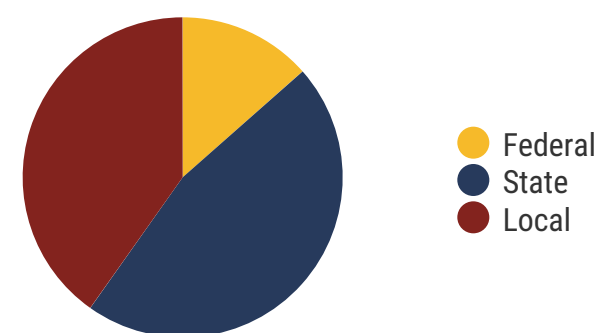

Funding Sources