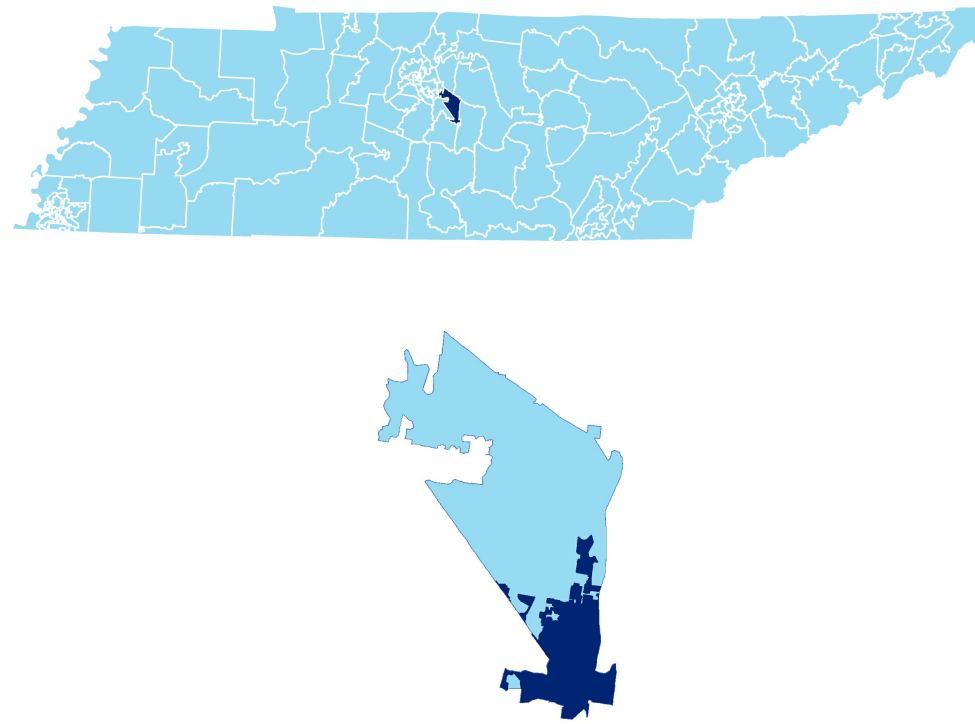

District 37

Education Attainment

- Less than 9th grade
- 9-12th grade, No Diploma
- High School Graduate, including equivalency
- Some College, No Degree
- Associate's Degree
- Bachelor's Degree
- Graduate/Professional Degree

Murfreesboro City Schools (3 of 12 Schools)

- Erma Siegel Elementary
- Mitchell-Neilson Elementary
- Northfield Elementary

Murfreesboro City Schools

2017 District Designation:

EXEMPLARY

Funding Sources

Student Population

Rutherford County Schools (10 of 47 Schools)

- Central Magnet School
- Homer Pittard Campus School
- LaVergne Lake Elementary School
- LaVergne Middle School
- McFadden School Of Excellence
- Siegel High School
- Siegel Middle School
- Smyrna Elementary
- Walter Hill Elementary
- Wilson Elementary School