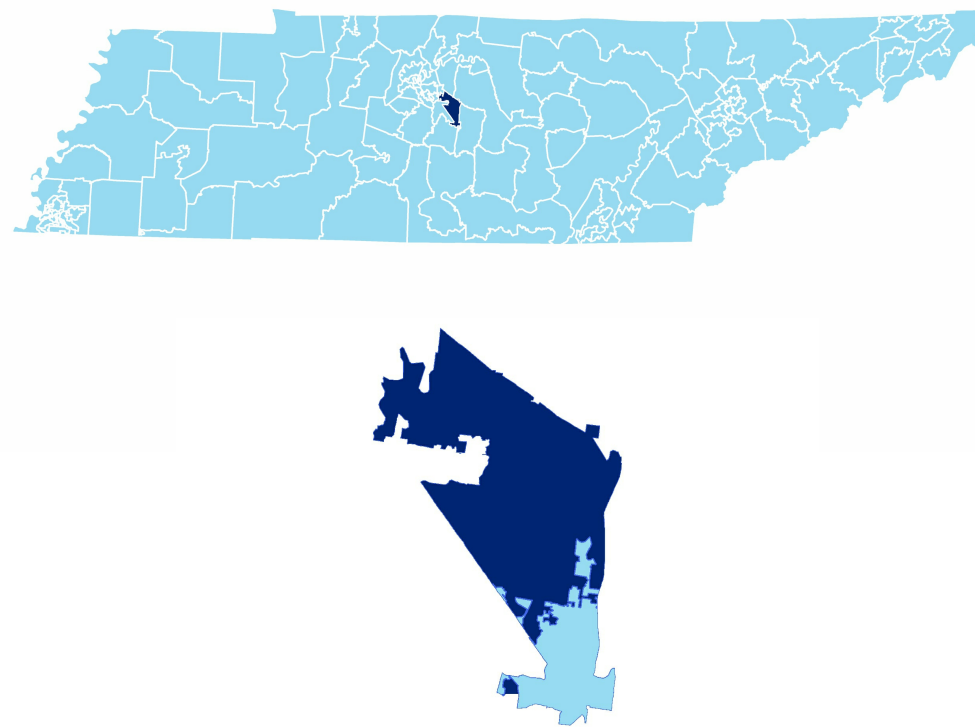

Murfreesboro City Schools (3 of 12 Schools)

- Erma Siegel Elementary
- Mitchell-Neilson Elementary
- Northfield Elementary

Murfreesboro City Schools

2017 District Designation:

EXEMPLARY

Funding Sources

Student Population

Racial Demographics

District 37

Education Attainment

- Less than 9th grade
- 9-12th grade, No Diploma
- High School Graduate, including equivalency
- Some College, No Degree
- Associate's Degree
- Bachelor's Degree
- Graduate/Professional Degree