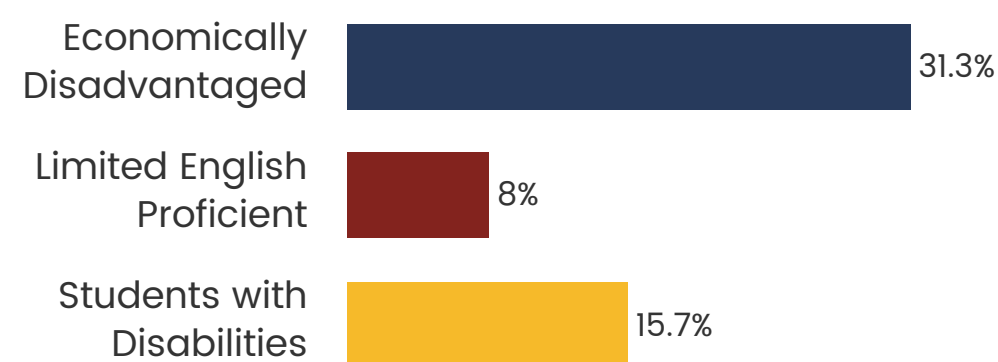

Racial Demographics

District 37

Education Attainment

- Less than 9th grade
- 9-12th grade, No Diploma
- High School Graduate, including equivalency
- Some College, No Degree
- Associate's Degree
- Bachelor's Degree
- Graduate/Professional Degree