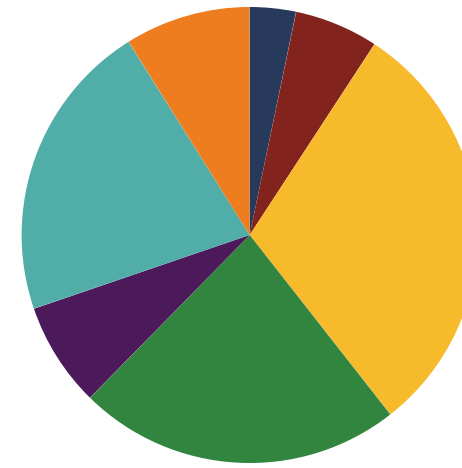

District 37

Education Attainment

- Less than 9th grade
- 9-12th grade, No Diploma
- High School Graduate, including equivalency
- Some College, No Degree
- Associate's Degree
- Bachelor's Degree
- Graduate/Professional Degree