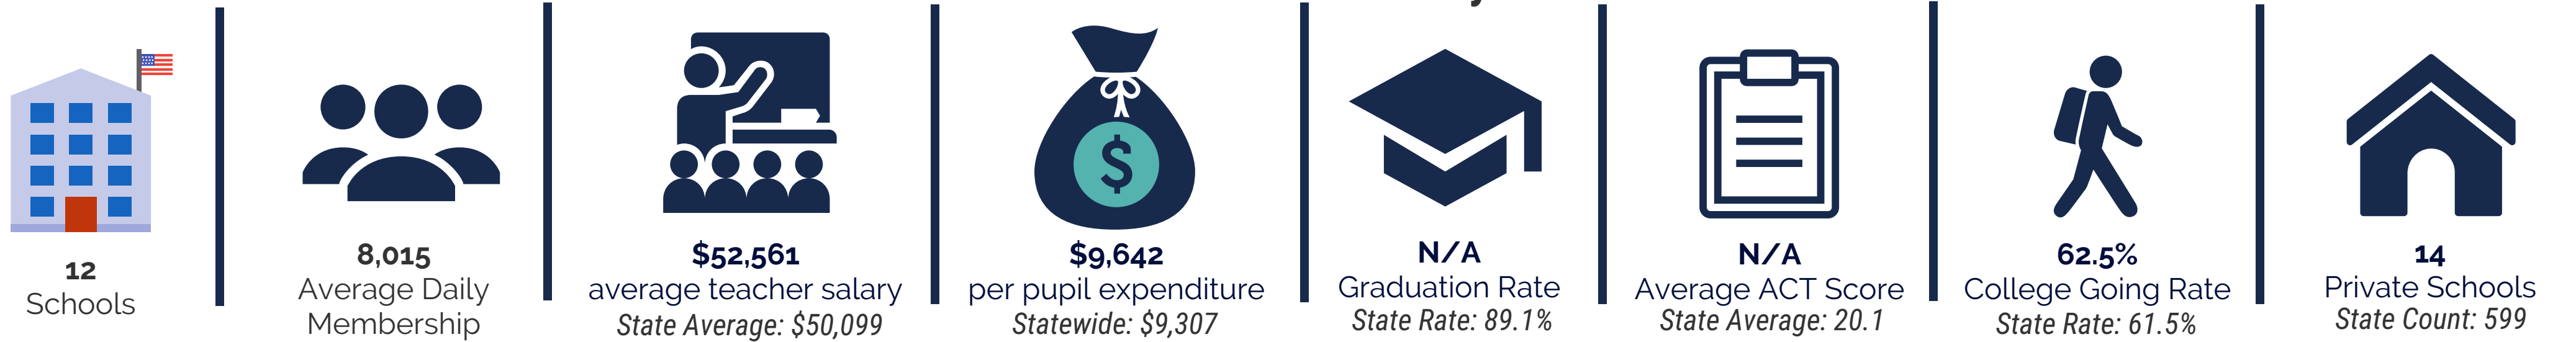

Murfreesboro City Schools