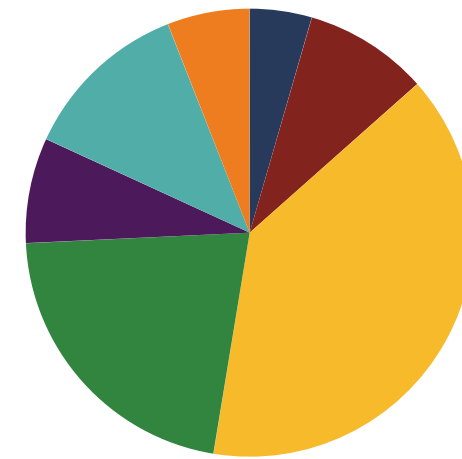

REPRESENTATIVE
SABI KUMAR

District 66

Education Attainment

- Less than 9th grade
- 9-12th grade, No Diploma
- High School Graduate, including equivalency
- Some College, No Degree
- Associate's Degree
- Bachelor's Degree
- Graduate/Professional Degree

Robertson County Schools (21 of 21 Schools)

- Bransford Elementary
- Cheatham Park Elementary
- Coopertown Elementary
- Coopertown Middle School
- Crestview Elementary School
- East Robertson Elementary
- East Robertson High School
- Greenbrier Elementary
- Greenbrier High School
- Greenbrier Middle School
- Jo Byrns Elementary School
- Jo Byrns High School
- Krisle Elementary
- Robert F. Woodall Elementary
- Robertson County Virtual School (Virtual School)
- Springfield High School
- Springfield Middle School
- Watauga Elementary
- Westside Elementary
- White House Heritage Elementary School
- White House Heritage High School

Racial Demographics