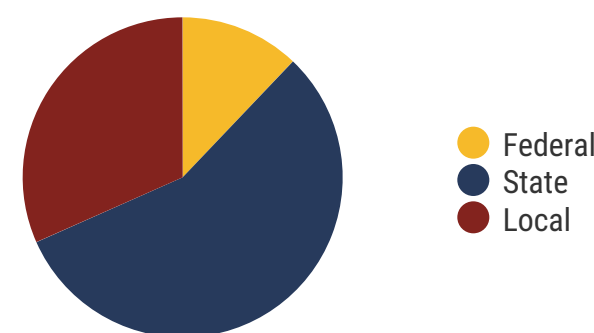

Funding Sources