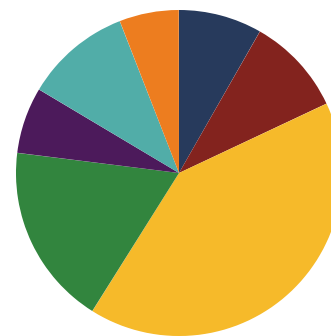

REPRESENTATIVE
 RICK ELDRIDGE

District 10

Education Attainment

- Less than 9th grade
- 9-12th grade, No Diploma
- High School Graduate, including equivalency
- Some College, No Degree
- Associate's Degree
- Bachelor's Degree
- Graduate/Professional Degree

Hamblen County Schools (17 of 17 Schools)

- Alpha Elementary
- East Ridge Middle School
- Fairview Marguerite
- Hillcrest Elementary
- John Hay Elementary
- Lincoln Heights Elementary
- Lincoln Heights Middle School
- Manley Elementary
- Meadowview Middle School
- Morristown East High
- Morristown West High
- Russellville Elementary
- Union Heights Elementary
- West Elementary
- West View Middle School
- Whitesburg Elementary
- Witt Elementary