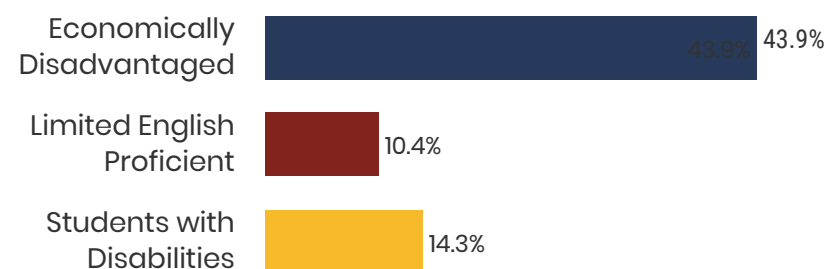

Student Population

Racial Demographics

- White
- Black
- Hispanic
- Asian
- Native American
- Hawaiian/Pacific Islander