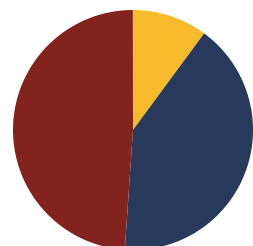

Funding Sources

- Federal
- State
- Local