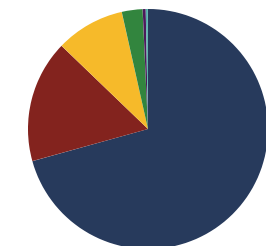

5
Private Schools
State Count: 599

2018 District Designation:

ADVANCING

Funding Sources

- Federal
- State
- Local

Student Population

Racial Demographics

- White
- Black
- Hispanic
- Asian
- Native American
- Hawaiian/Pacific Islander