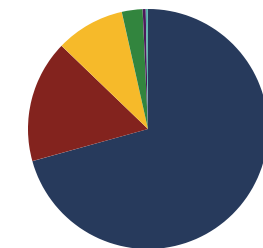

- White
- Black
- Hispanic
- Asian
- Native American
- Hawaiian/Pacific Islander

TENNESSEE
COMPTROLLER
OF THE TREASURY