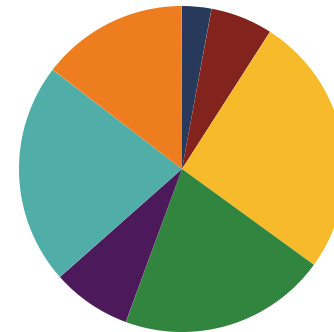

REPRESENTATIVE
 RICK STAPLES

District 15

Education Attainment

- Less than 9th grade
- 9-12th grade, No Diploma
- High School Graduate, including equivalency
- Some College, No Degree
- Associate's Degree
- Bachelor's Degree
- Graduate/Professional Degree

Knox County Schools (15 of 82 Schools)

- Austin East High/Magnet
- Beaumont Elementary/Magnet
- Chilhowee Intermediate
- Dogwood Elementary
- Emerald Academy
- Holston Middle School
- L N STEM Academy
- Maynard Elementary
- Mooreland Heights Elementary
- South Doyle Middle School
- South Knox Elementary
- Spring Hill Elementary
- Vine Middle/Magnet
- Sarah Moore Greene Magnet Technology Academy
- Green Magnet Math And Science Academy