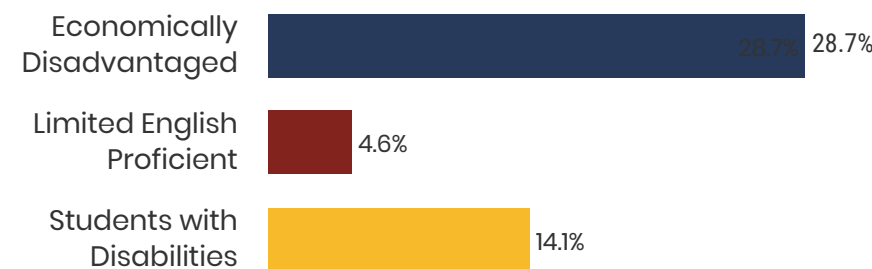

Student Population

Racial Demographics

- White
- Black
- Hispanic
- Asian
- Native American
- Hawaiian/Pacific Islander