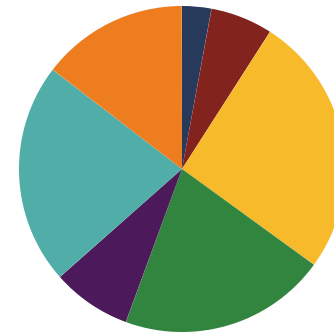

## District 16

## Education Attainment

- Less than 9th grade
- 9-12th grade, No Diploma
- High School Graduate, including equivalency
- Some College, No Degree
- Associate's Degree
- Bachelor's Degree
- Graduate/Professional Degree

## Racial Demographics

- White
- Black
- Hispanic
- Asian
- Native American
- Hawaiian/Pacific Islander

TENNESSEE  
COMPTROLLER  
OF THE TREASURY