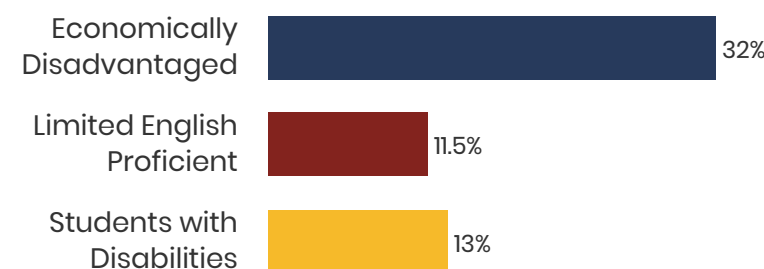

Student Population