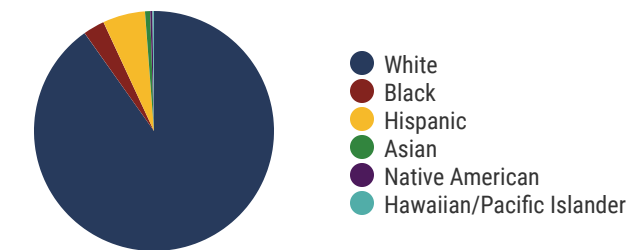

Monroe County Schools

2018 District Designation:

**IN NEED OF
IMPROVEMENT**

Funding Sources

Student Population

Racial Demographics

TENNESSEE
COMPTROLLER
OF THE TREASURY

District 21