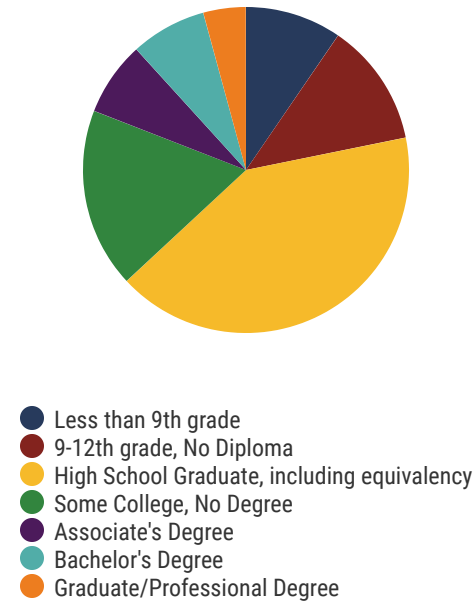

Education Attainment