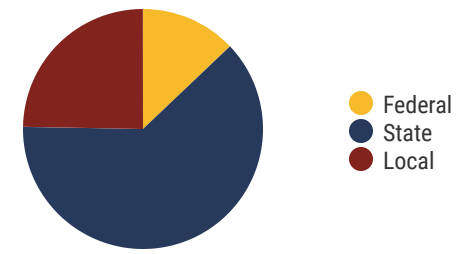

Funding Sources