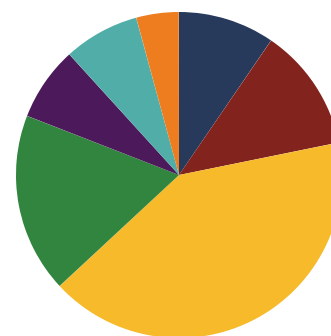

2018 District Designation:

EXEMPLARY

Funding Sources

Student Population

Racial Demographics

TENNESSEE
COMPTROLLER
OF THE TREASURY

District 21

Education Attainment