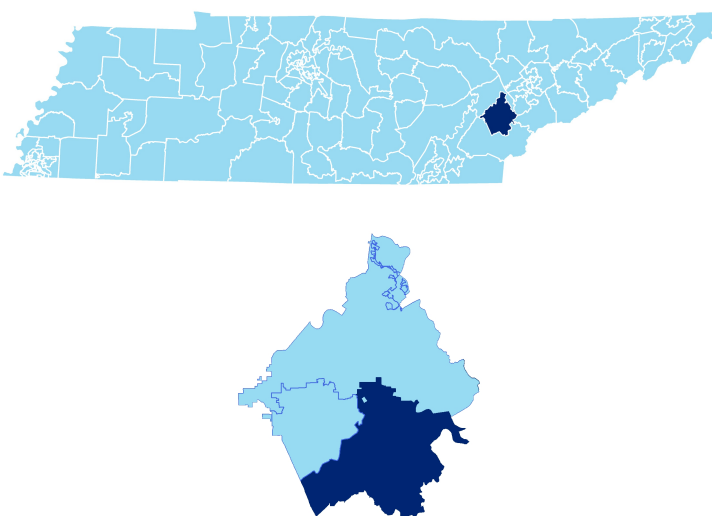

2018 District Designation:

EXEMPLARY

Funding Sources

Student Population

Racial Demographics

TENNESSEE
COMPTROLLER
OF THE TREASURY

District 21

Education Attainment