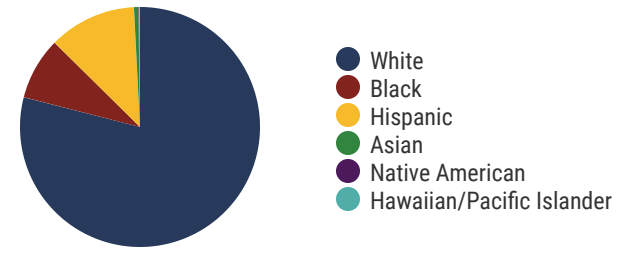

Sweetwater City Schools

2018 District Designation:

ADVANCING

Funding Sources

Student Population

Racial Demographics

TENNESSEE
COMPTROLLER
OF THE TREASURY