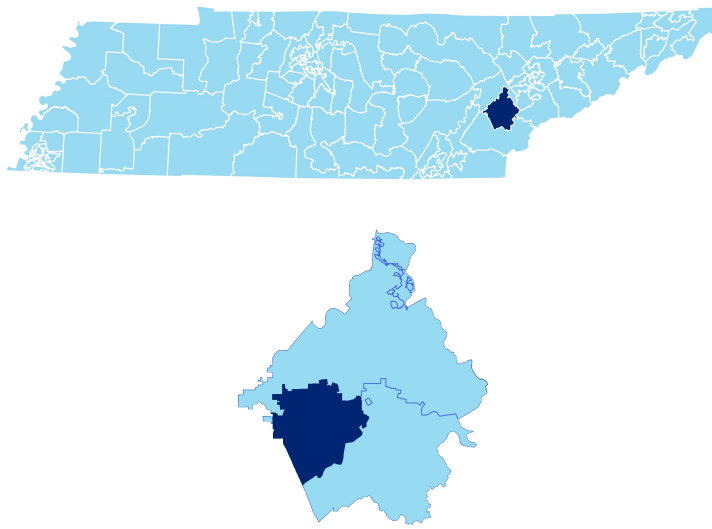

Monroe County Schools

2018 District Designation:

**IN NEED OF
IMPROVEMENT**

Funding Sources

Student Population

Racial Demographics

TENNESSEE
COMPTROLLER
OF THE TREASURY

District 21