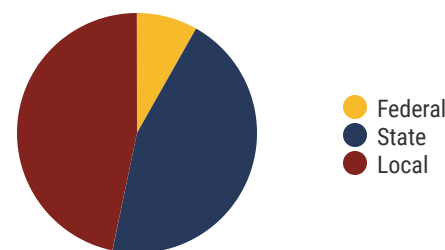

Funding Sources