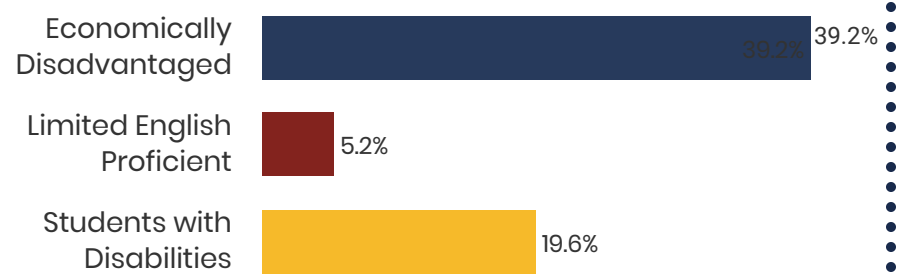

Sweetwater City Schools

2018 District Designation:

ADVANCING

Funding Sources

Student Population

Racial Demographics

TENNESSEE
COMPTROLLER
OF THE TREASURY