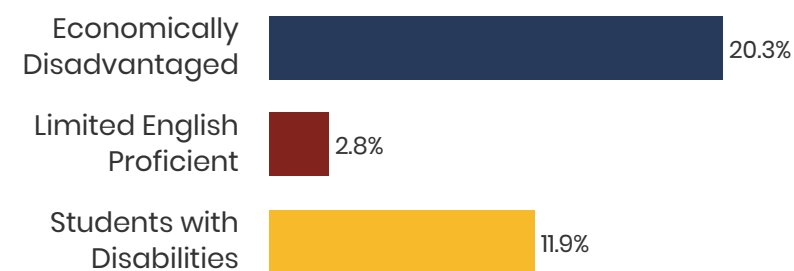

Student Population