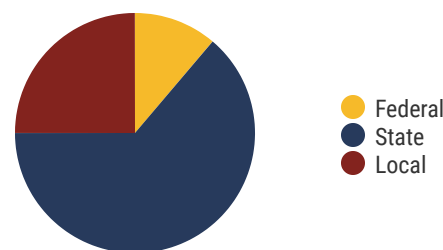

Funding Sources