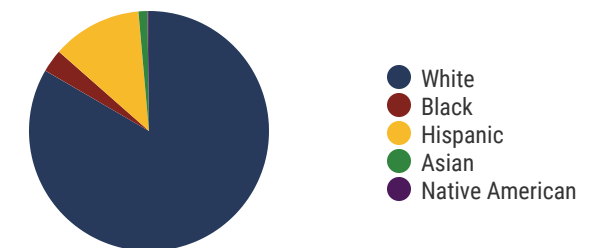

2018 District Designation:

EXEMPLARY

Funding Sources

Student Population

Racial Demographics

TENNESSEE
COMPTROLLER
OF THE TREASURY

District 21

Education Attainment