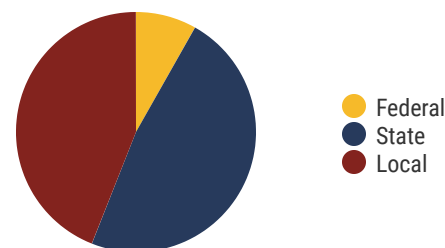

Funding Sources