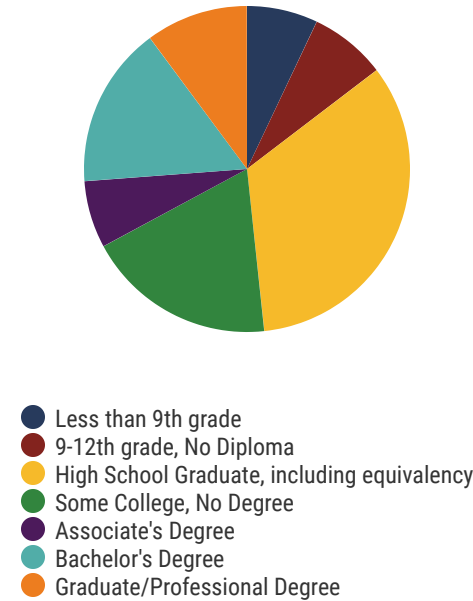

District 21

Education Attainment

Lenoir City Schools (3 of 3 Schools)

- Lenoir City Elementary
- Lenoir City High School
- Lenoir City Intermediate/Middle School

3
Schools

2,174
Average Daily
Membership

\$53,219
average teacher salary
State Average: \$50,958