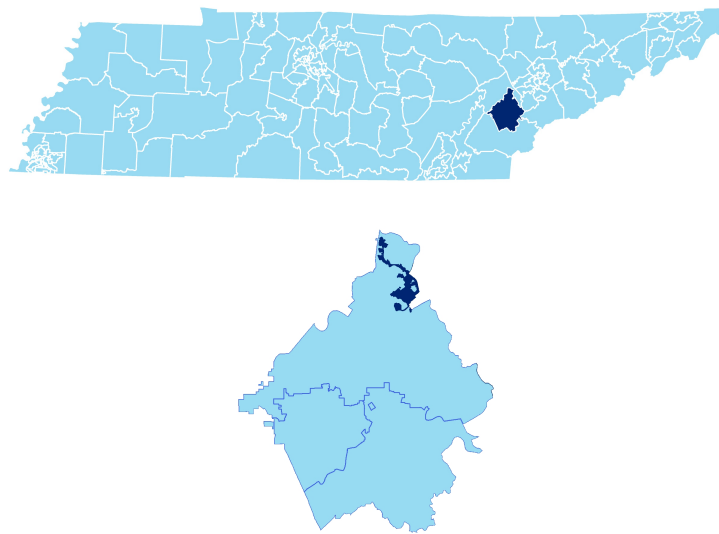

District 21

Education Attainment

Lenoir City Schools (3 of 3 Schools)

- Lenoir City Elementary
- Lenoir City High School
- Lenoir City Intermediate/Middle School

3
Schools

2,174
Average Daily
Membership

\$53,219
average teacher salary
State Average: \$50,958