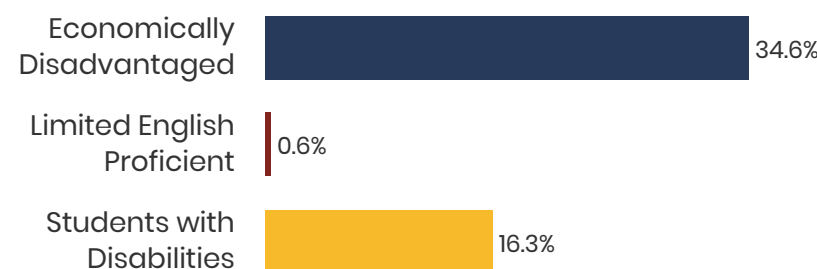

Monroe County Schools

2018 District Designation:

**IN NEED OF
IMPROVEMENT**

Funding Sources

Student Population

Racial Demographics

TENNESSEE
COMPTROLLER
OF THE TREASURY

District 21