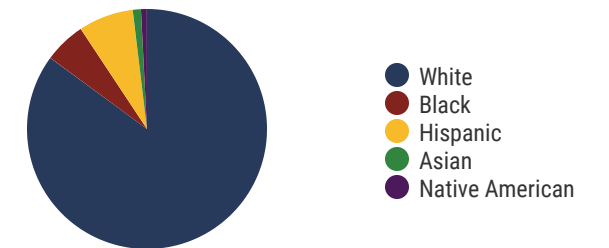

54.1%
College Going Rate
State Rate: 63.54

0
Private Schools
State Count: 599

Etowah City Schools

2018 District Designation:

ADVANCING

Funding Sources

Student Population

Racial Demographics