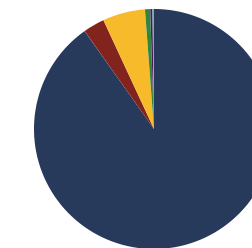

Monroe County Schools

2018 District Designation:

**IN NEED OF
IMPROVEMENT**

Funding Sources

- Federal
- State
- Local

Student Population

Racial Demographics

- White
- Black
- Hispanic
- Asian
- Native American
- Hawaiian/Pacific Islander