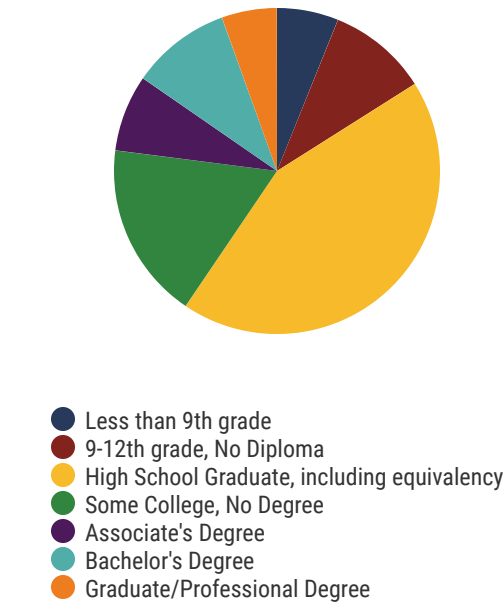

EXEMPLARY

Funding Sources

Student Population

Racial Demographics

TENNESSEE
COMPTROLLER
OF THE TREASURY

District 23 - Etowah City Schools Snapshot

District 23

Education Attainment