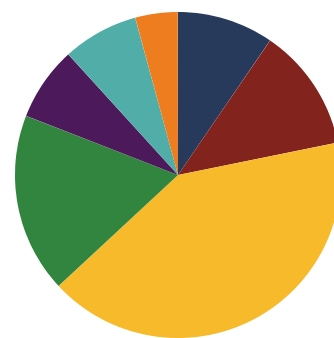

- White
- Black
- Hispanic
- Asian
- Native American
- Hawaiian/Pacific Islander

TENNESSEE
COMPTROLLER
OF THE TREASURY

District 23

Education Attainment

- Less than 9th grade
- 9-12th grade, No Diploma
- High School Graduate, including equivalency
- Some College, No Degree
- Associate's Degree
- Bachelor's Degree
- Graduate/Professional Degree