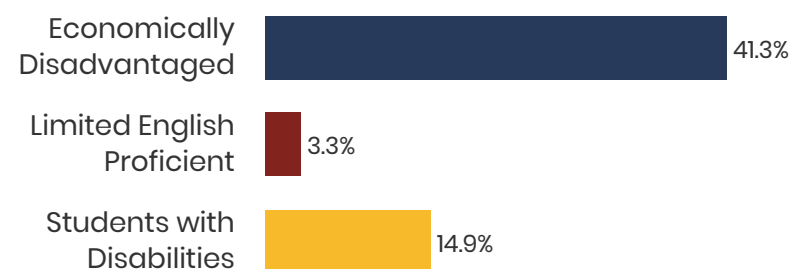

Student Population