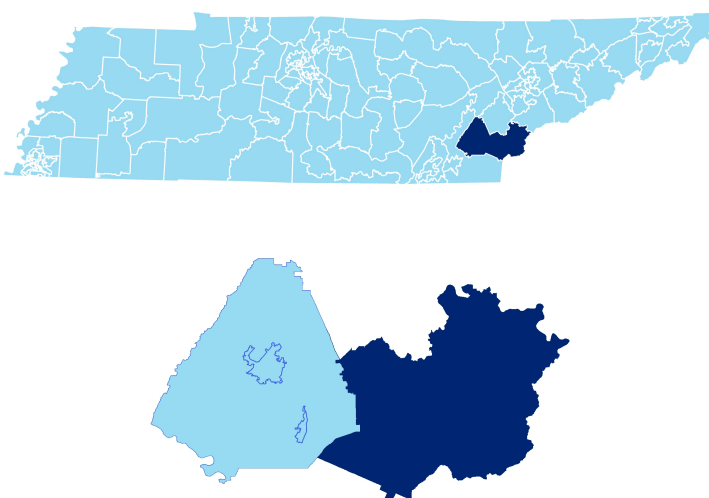

District 23