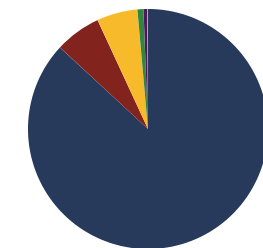

5
 Private Schools
 State Count: 599

McMinn County Schools

2018 District Designation:

ADVANCING

Funding Sources

- Federal
- State
- Local

Student Population

Racial Demographics