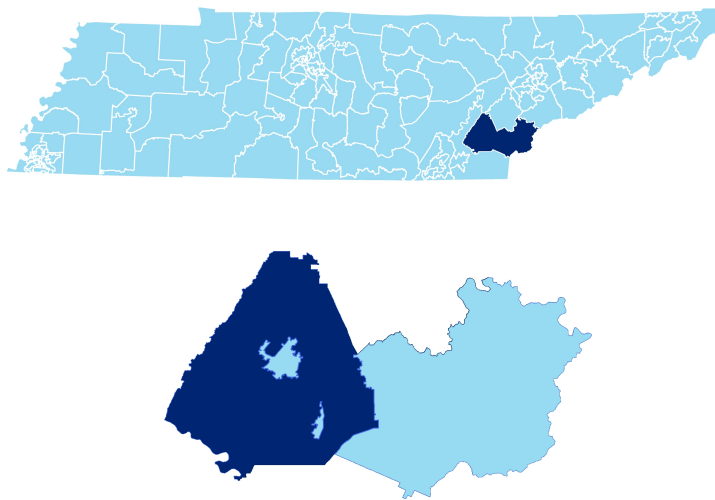

District 23