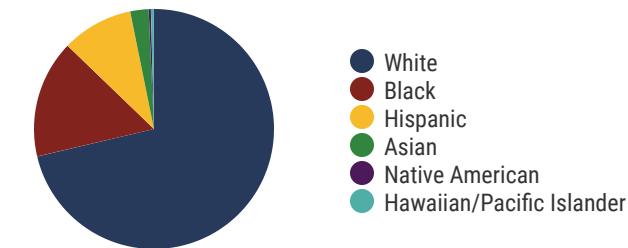

EXEMPLARY

Funding Sources

Student Population

Racial Demographics

TENNESSEE
COMPTROLLER
OF THE TREASURY

District 23 - Etowah City Schools Snapshot

District 23

Education Attainment