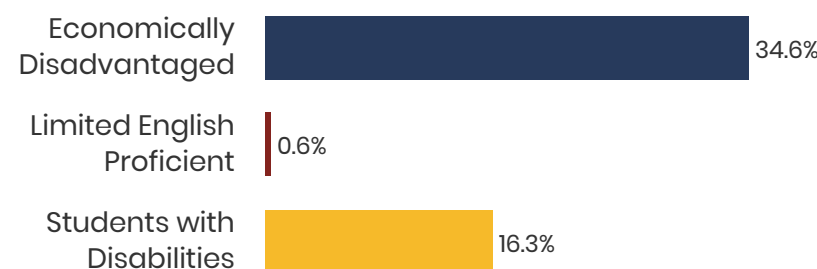

Monroe County Schools

2018 District Designation:

**IN NEED OF
IMPROVEMENT**

Funding Sources

- Federal
- State
- Local

Student Population

Racial Demographics

- White
- Black
- Hispanic
- Asian
- Native American
- Hawaiian/Pacific Islander