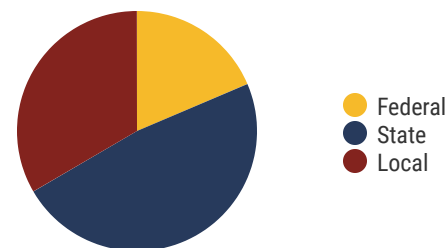

Funding Sources