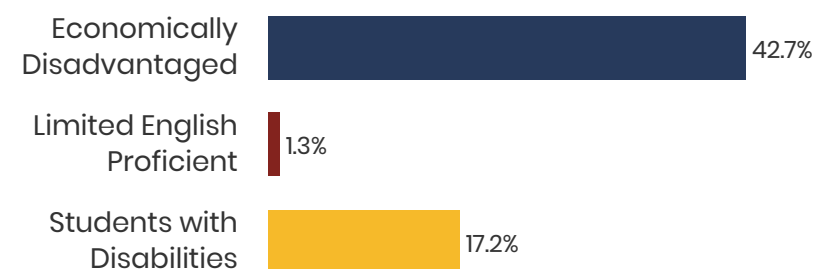

54.1%
College Going Rate
State Rate: 63.54

0
Private Schools
State Count: 599

Etowah City Schools

2018 District Designation:

ADVANCING

Funding Sources

Student Population

Racial Demographics