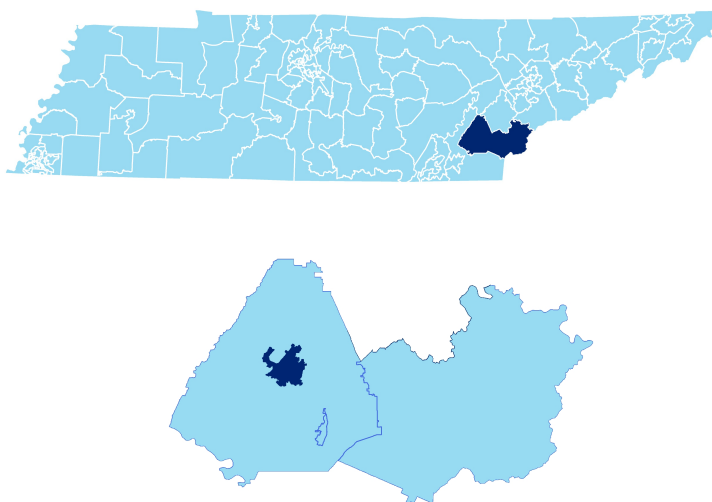

District 23 - Athens City Schools Snapshot

District 23