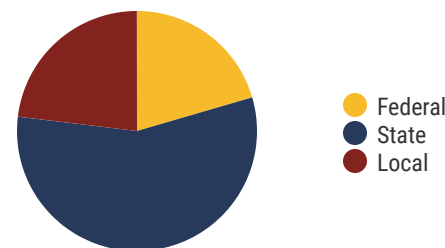

54.1%
College Going Rate
State Rate: 63.54

0
Private Schools
State Count: 599

Etowah City Schools

2018 District Designation:

ADVANCING

Funding Sources

Student Population

Racial Demographics