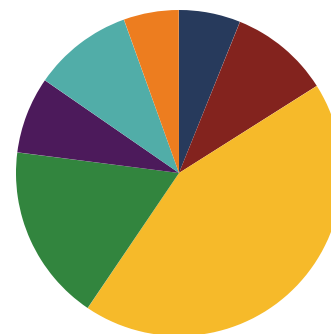

Education Attainment

- Less than 9th grade
- 9-12th grade, No Diploma
- High School Graduate, including equivalency
- Some College, No Degree
- Associate's Degree
- Bachelor's Degree
- Graduate/Professional Degree

Athens City Schools (5 of 5 Schools)

- Athens City Middle School
- City Park Elementary
- Ingleside Elementary
- North City Elementary
- Westside Elementary