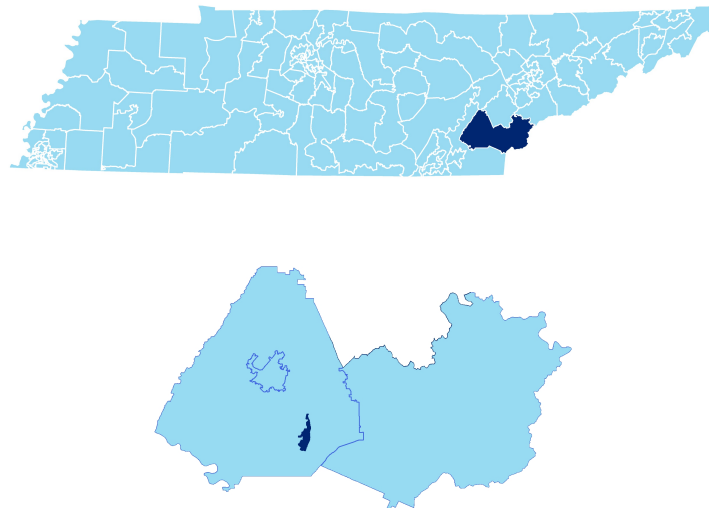

EXEMPLARY

Funding Sources

Student Population

Racial Demographics

TENNESSEE
COMPTROLLER
OF THE TREASURY

District 23 - Etowah City Schools Snapshot

District 23

Education Attainment