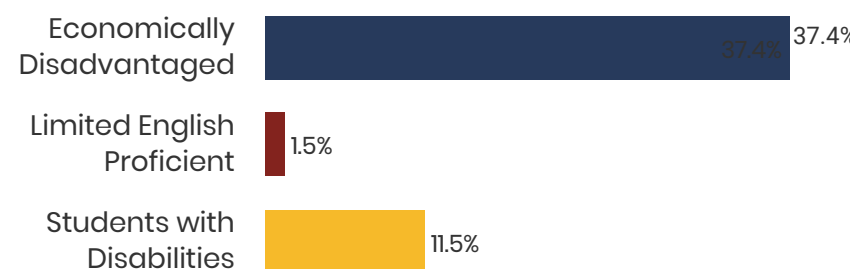

8
Private Schools
State Count: 599

Bradley County Schools

2018 District Designation:

ADVANCING

Funding Sources

- Federal
- State
- Local

Student Population

Racial Demographics