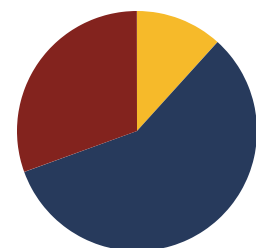

Funding Sources

- Federal
- State
- Local