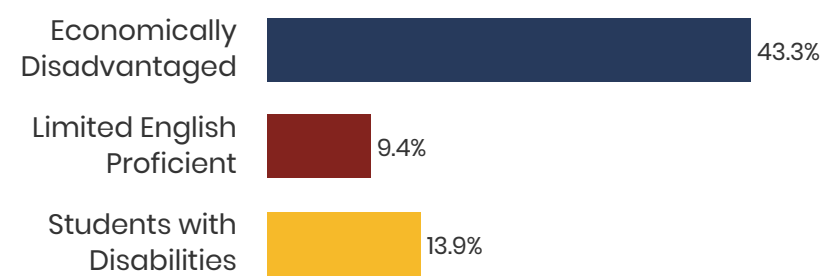

0
Private Schools
State Count: 599

2018 District Designation:

ADVANCING

Funding Sources

Student Population

Racial Demographics

TENNESSEE
COMPTROLLER
OF THE TREASURY