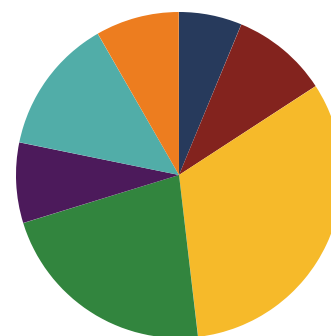

Education Attainment

- Less than 9th grade
- 9-12th grade, No Diploma
- High School Graduate, including equivalency
- Some College, No Degree
- Associate's Degree
- Bachelor's Degree
- Graduate/Professional Degree

Bradley County Schools (7 of 16 Schools)

- Bradley Central High School
- Bradley County Virtual School
- Hopewell Elementary School
- Lake Forest Middle School
- Michigan Avenue Elementary School
- Ocoee Middle School
- Waterville Community Elementary School