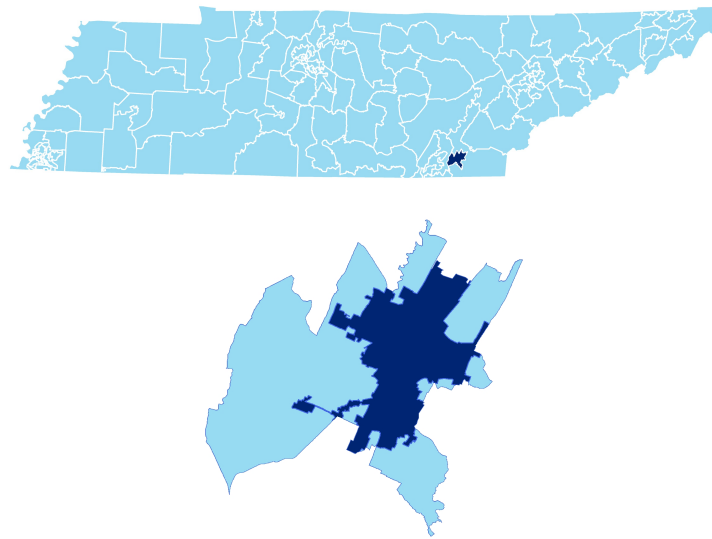

District 24