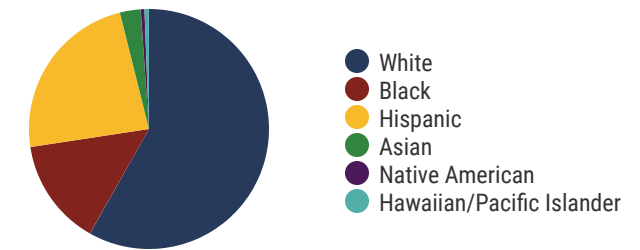

0
Private Schools
State Count: 599

2018 District Designation:

ADVANCING

Funding Sources

Student Population

Racial Demographics

TENNESSEE
COMPTROLLER
OF THE TREASURY