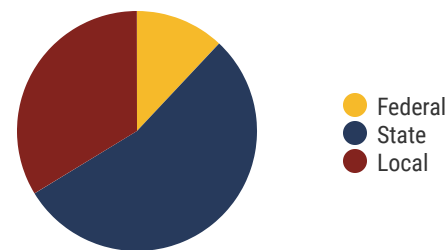

Funding Sources