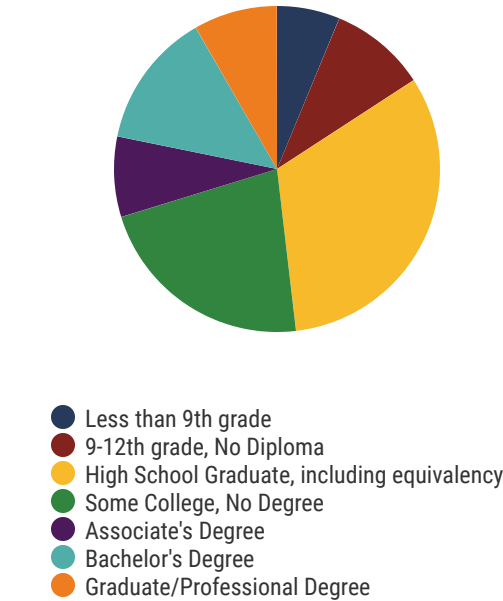

- White
- Black
- Hispanic
- Asian
- Native American
- Hawaiian/Pacific Islander

TENNESSEE
COMPTROLLER
OF THE TREASURY

District 24

Education Attainment

Cleveland City Schools (9 of 9 Schools)

- Arnold Memorial Elementary
- Blythe-Bower Elementary
- Cleveland High
- Cleveland Middle
- D.P. Yates Primary
- E.L. Ross Elementary
- F.I. Denning Center of Technology and Careers
- G.R. Stuart Elementary
- Mayfield Elementary