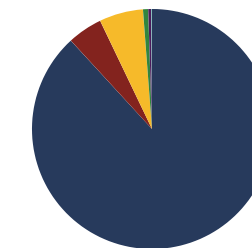

8
Private Schools
State Count: 599

Bradley County Schools

2018 District Designation:

ADVANCING

Funding Sources

- Federal
- State
- Local

Student Population

Racial Demographics