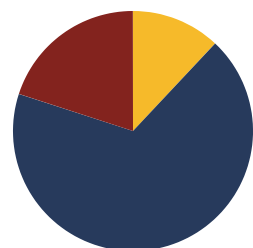

Funding Sources

- Federal
- State
- Local