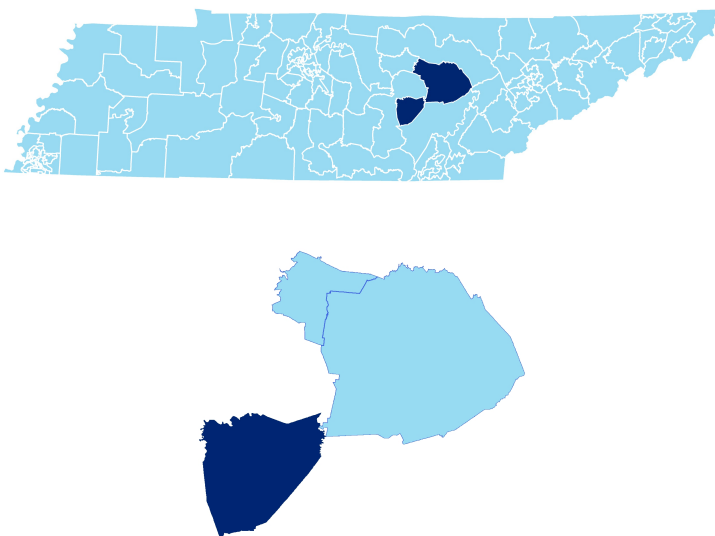

## District 25

## Student Population

## Racial Demographics

TENNESSEE  
COMPTROLLER  
OF THE TREASURY

REPRESENTATIVE  
CAMERON SEXTON