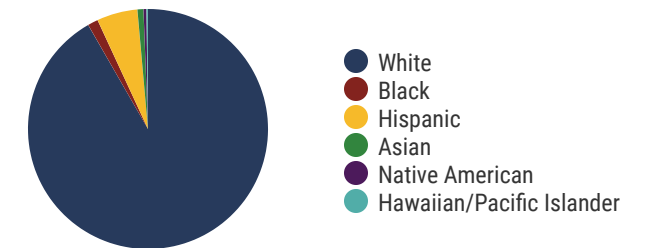

Racial Demographics