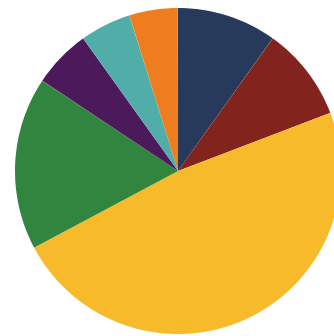

Education Attainment

- Less than 9th grade
- 9-12th grade, No Diploma
- High School Graduate, including equivalency
- Some College, No Degree
- Associate's Degree
- Bachelor's Degree
- Graduate/Professional Degree

Van Buren County Schools (2 of 2 Schools)

- Spencer Elementary
- Van Buren County High School