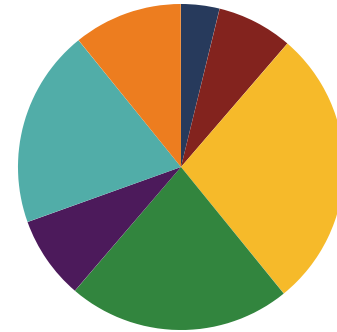

REPRESENTATIVE
ROBIN SMITH

District 26

Education Attainment

- Less than 9th grade
- 9-12th grade, No Diploma
- High School Graduate, including equivalency
- Some College, No Degree
- Associate's Degree
- Bachelor's Degree
- Graduate/Professional Degree

Hamilton County Schools (14 of 78 Schools)

- Big Ridge Elementary
- Brown Middle School
- Central High School
- Dupont Elementary
- Hamilton County Virtual School
- Harrison Elementary
- Hixson Elementary
- Hixson High School
- Hixson Middle School
- Hunter Middle School
- Loftis Middle School
- McConnell Elementary
- Middle Valley Elementary
- Rivermont Elementary