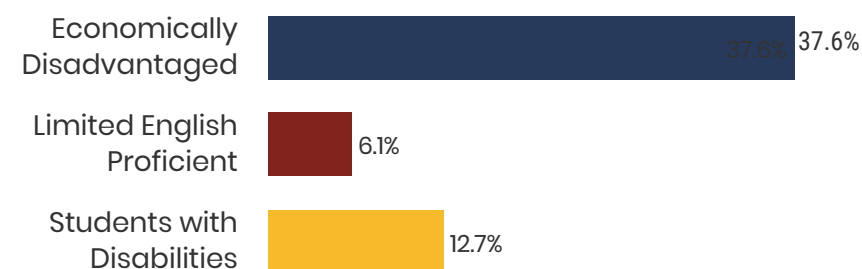

Student Population

Racial Demographics

- White
- Black
- Hispanic
- Asian
- Native American
- Hawaiian/Pacific Islander