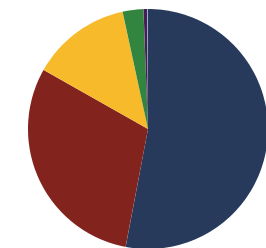

7
Private Schools
State Count: 599

Hamilton County Schools

2018 District Designation:

SATISFACTORY

Funding Sources

- Federal
- State
- Local

Student Population

Racial Demographics

- White
- Black
- Hispanic
- Asian
- Native American
- Hawaiian/Pacific Islander

TENNESSEE
COMPTROLLER
OF THE TREASURY