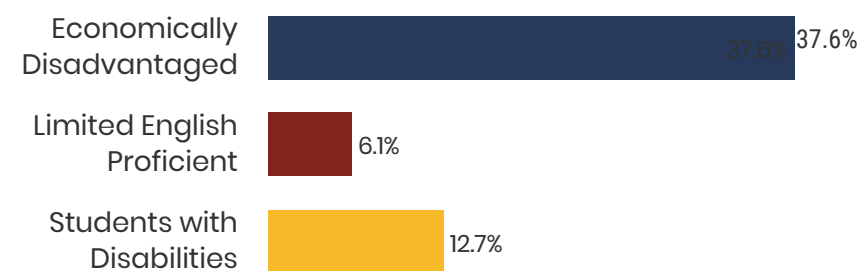

Student Population