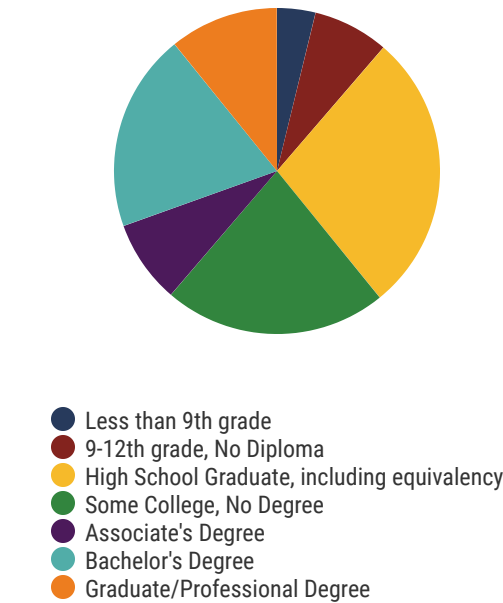

District 27

Education Attainment

Hamilton County Schools (18 of 78 Schools)

- Allen Elementary
- Alpine Crest Elementary
- Daisy Elementary
- Ivy Academy Inc.
- Lookout Mountain Elementary
- Lookout Valley Elementary
- Lookout Valley Middle / High School
- Nolan Elementary
- North Hamilton Elementary
- Red Bank Elementary
- Red Bank High School
- Red Bank Middle School
- Sequoyah High School
- Signal Mountain Middle/High School
- Soddy Daisy High School
- Soddy Daisy Middle School
- Soddy Elementary
- Thrasher Elementary