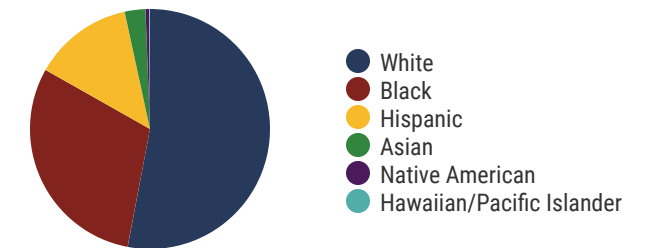

Racial Demographics