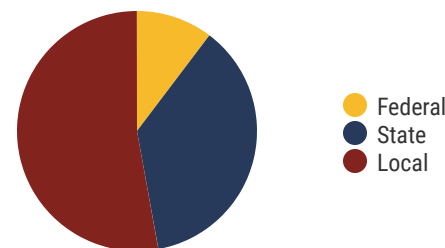

Funding Sources