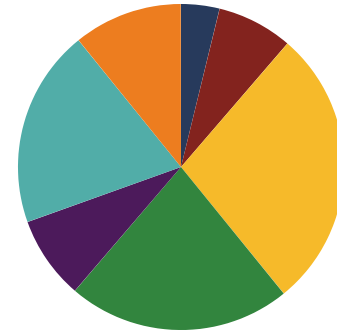

REPRESENTATIVE
YUSUF HAKEEM

District 28

Education Attainment

- Less than 9th grade
- 9-12th grade, No Diploma
- High School Graduate, including equivalency
- Some College, No Degree
- Associate's Degree
- Bachelor's Degree
- Graduate/Professional Degree