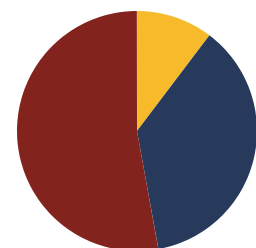

86.6%
Graduation Rate
State Rate: 89.1%

19.9
Average ACT Score
State Average: 20.2

65.8%
College Going Rate
State Rate: 63.4%

9
Private Schools
State Count: 599

Hamilton County Schools

2018 District Designation:

SATISFACTORY

Funding Sources

- Federal
- State
- Local

Student Population

Racial Demographics

- White
- Black
- Hispanic
- Asian
- Native American
- Hawaiian/Pacific Islander

REPRESENTATIVE
YUSUF HAKEEM

Hamilton County Schools (21 of 78 schools)