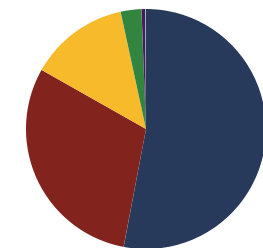

SATISFACTORY

Funding Sources

- Federal
- State
- Local

Student Population

Racial Demographics

- White
- Black
- Hispanic
- Asian
- Native American
- Hawaiian/Pacific Islander

REPRESENTATIVE
YUSUF HAKEEM

Hamilton County Schools (21 of 78 schools)

- Battle Academy For Teaching Learning
- Brainerd High School
- Calvin Donaldson Environmental Science Academy
- Chatt High Center For Creative Arts
- Chattanooga Charter School of Excellence Middle School
- Chattanooga Girls Leadership Academy
- Chattanooga School For Arts And Sciences Upper
- Chattanooga School For The Arts And Science Lower
- Dalewood Middle School
- East Side Elementary
- Hamilton County Collegiate High at Chattanooga State
- Hardy Elementary School
- Hillcrest Elementary
- Lakeside Academy
- Normal Park Museum Magnet School
- Orchard Knob Elementary
- Orchard Knob Middle
- STEM School Chattanooga
- The Howard School
- Tommie F. Brown Academy
- Woodmore Elementary