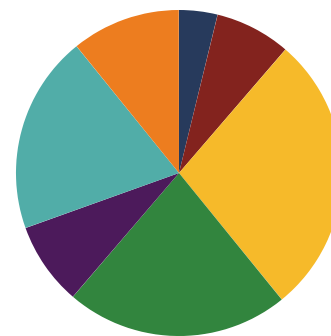

## District 29

## Education Attainment

- Less than 9th grade
- 9-12th grade, No Diploma
- High School Graduate, including equivalency
- Some College, No Degree
- Associate's Degree
- Bachelor's Degree
- Graduate/Professional Degree

## Racial Demographics

- White
- Black
- Hispanic
- Asian
- Native American
- Hawaiian/Pacific Islander

TENNESSEE  
COMPTROLLER  
OF THE TREASURY