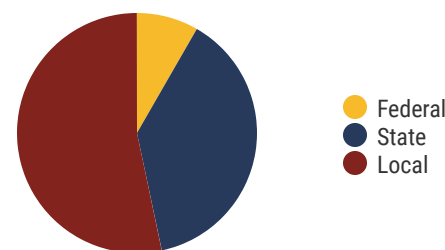

Kingsport City Schools

Funding Sources