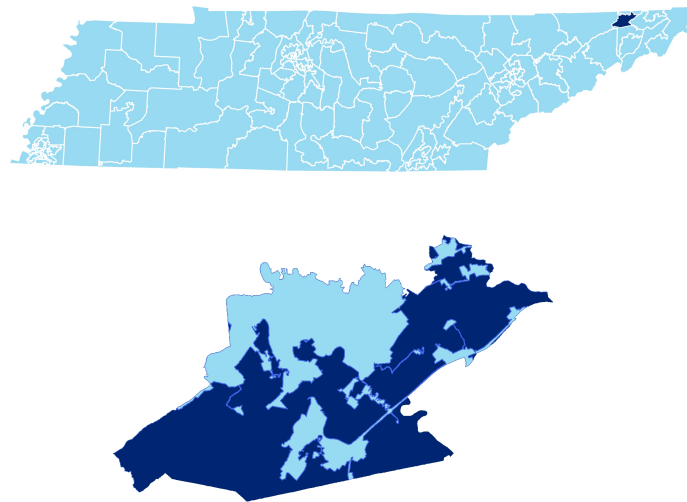

### Student Population

### Racial Demographics

2018 District Designation:

**IN NEED OF  
IMPROVEMENT**

TENNESSEE  
COMPTROLLER  
OF THE TREASURY

## District 2