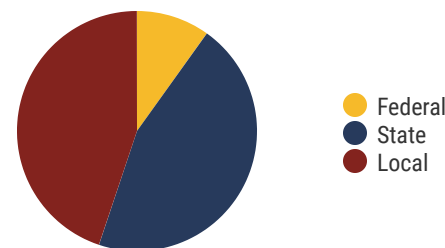

Funding Sources