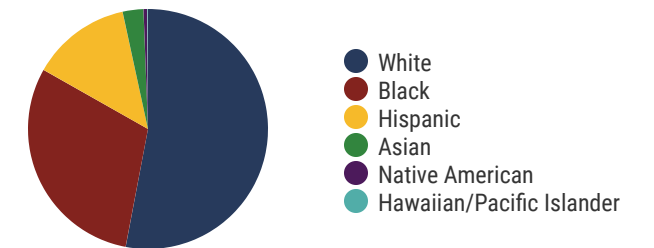

11
Private Schools
State Count: 599

2018 District Designation:

SATISFACTORY

Funding Sources

Student Population

Racial Demographics

TENNESSEE
COMPTROLLER
OF THE TREASURY