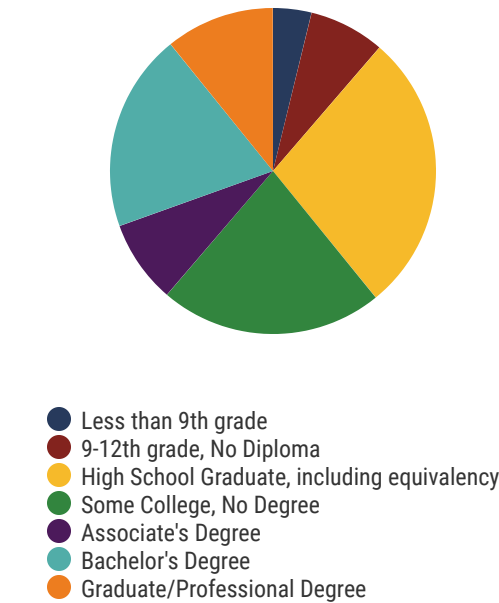

District 30

Education Attainment

Hamilton County Schools (12 of 78 Schools)

- Apison Elementary School
- Barger Academy
- Clifton Hills Elementary
- East Brainerd Elementary
- East Hamilton School
- East Lake Academy Of Fine Arts
- East Lake Elementary
- East Ridge Elementary
- East Ridge High School
- East Ridge Middle School
- Spring Creek Elementary
- Westview Elementary