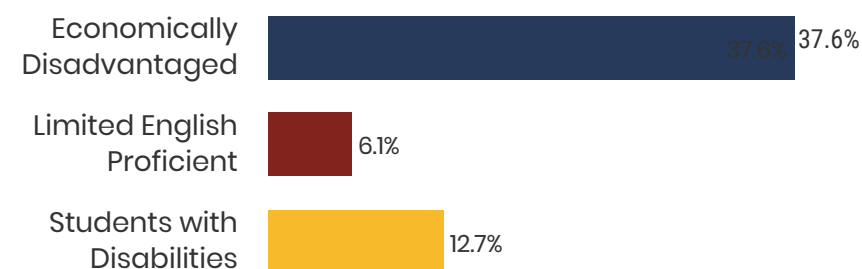

11
Private Schools
State Count: 599

2018 District Designation:

SATISFACTORY

Funding Sources

Student Population

Racial Demographics

TENNESSEE
COMPTROLLER
OF THE TREASURY