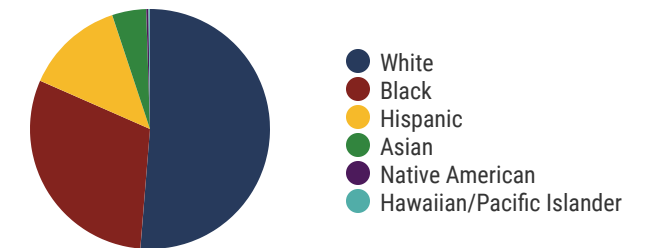

Racial Demographics