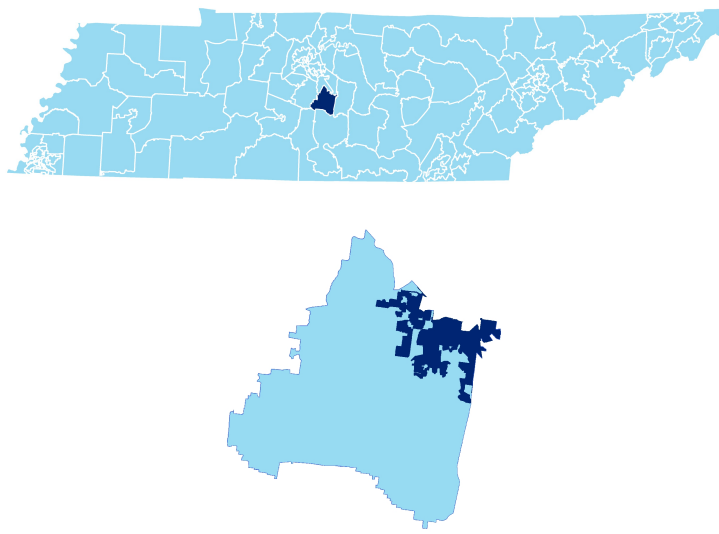

District 34

Education Attainment

Murfreesboro City Schools (5 of 12 Schools)

- Bradley Academy - An Arts Integrated School
- Cason Lane Academy
- Discovery School
- Overall Creek Elementary
- Scales Elementary School

9
Private Schools
State Count: 599

Rutherford County Schools

2018 District Designation:

ADVANCING

Funding Sources

Student Population

Racial Demographics

TENNESSEE
COMPTROLLER
OF THE TREASURY