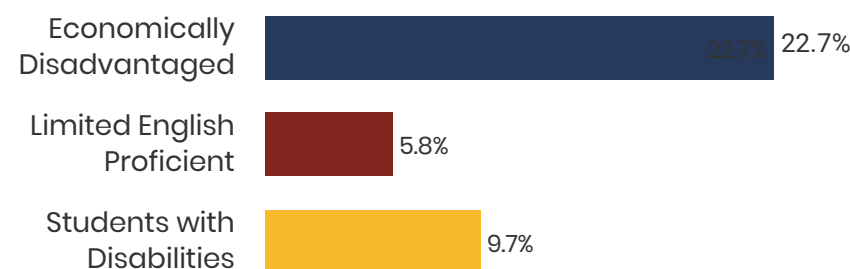

Student Population