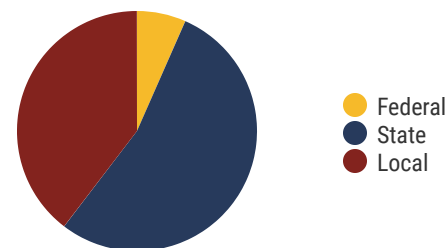

Funding Sources