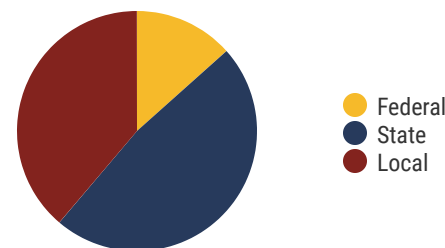

Funding Sources