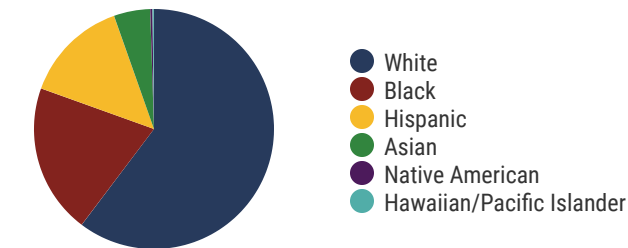

9
Private Schools
State Count: 599

Rutherford County Schools

2018 District Designation:

ADVANCING

Funding Sources

Student Population

Racial Demographics

TENNESSEE
COMPTROLLER
OF THE TREASURY