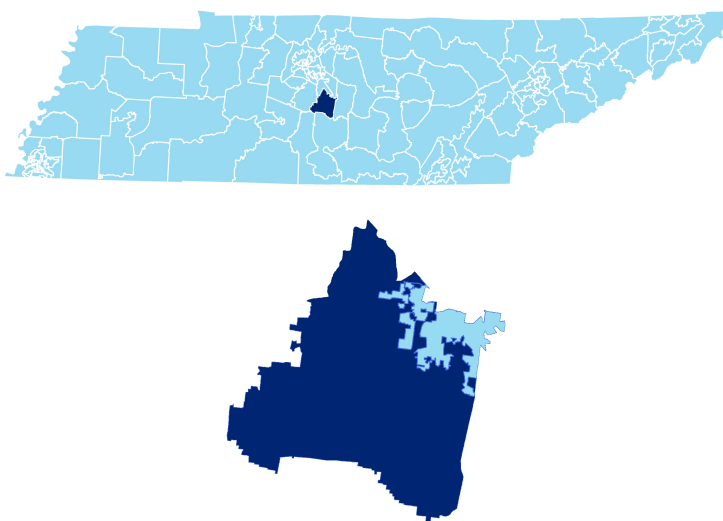

REPRESENTATIVE
TIM RUDD

District 34

Education Attainment

Rutherford County Schools (10 of 45 Schools)

- Barfield Elementary
- Blackman Elementary School
- Blackman High School
- Blackman Middle School
- Brown's Chapel Elementary School
- Eagleville School
- Holloway High School
- Riverdale High School
- Rockvale Elementary
- Rockvale Middle School