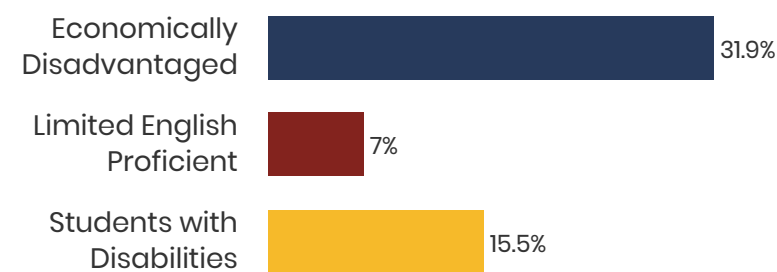

Student Population