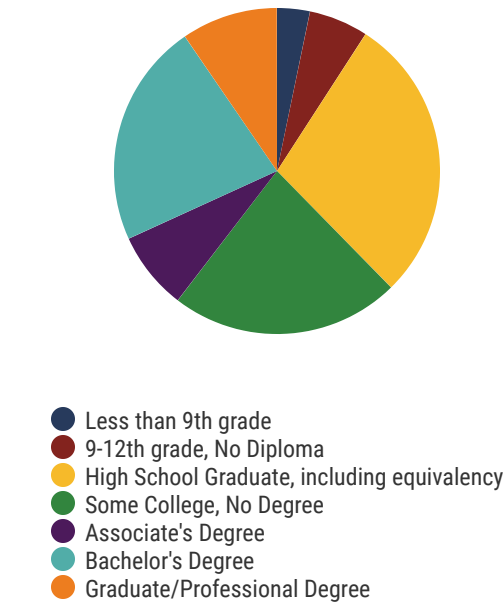

Education Attainment