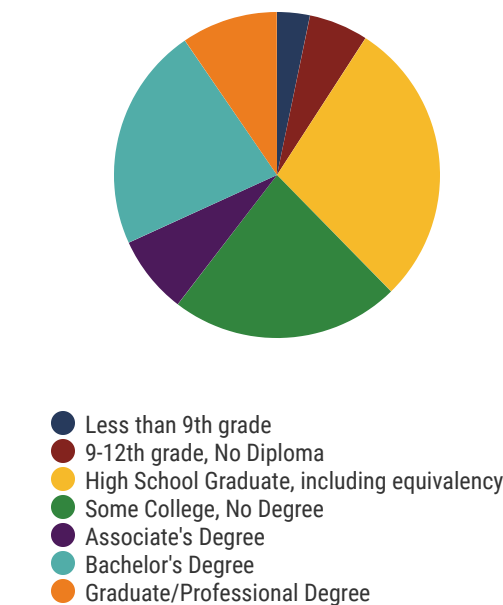

REPRESENTATIVE
TIM RUDD

District 34

Education Attainment

Rutherford County Schools (10 of 45 Schools)

- Barfield Elementary
- Blackman Elementary School
- Blackman High School
- Blackman Middle School
- Brown's Chapel Elementary School
- Eagleville School
- Holloway High School
- Riverdale High School
- Rockvale Elementary
- Rockvale Middle School