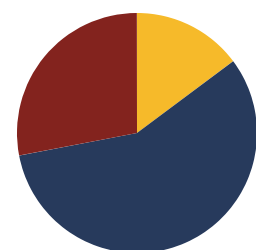

Funding Sources

- Federal
- State
- Local