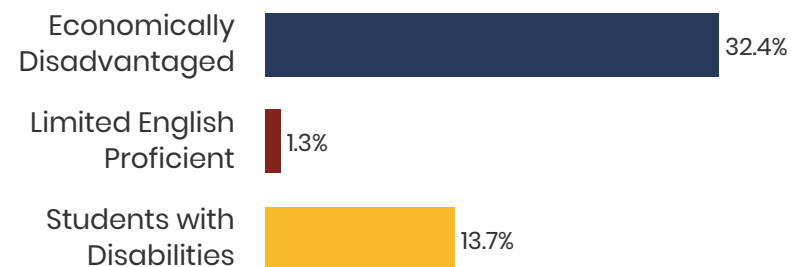

Student Population

Racial Demographics

- White
- Black
- Hispanic
- Asian
- Native American
- Hawaiian/Pacific Islander

2018 District Designation:

SATISFACTORY