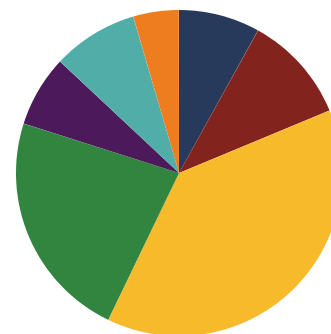

Education Attainment

- Less than 9th grade
- 9-12th grade, No Diploma
- High School Graduate, including equivalency
- Some College, No Degree
- Associate's Degree
- Bachelor's Degree
- Graduate/Professional Degree

Marion County Schools (4 of 10 Schools)

- Whitwell High School
- Whitwell Middle School
- Whitwell Elementary
- Monteagle Elementary