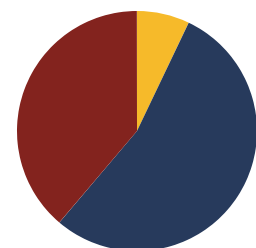

Funding Sources

- Federal
- State
- Local