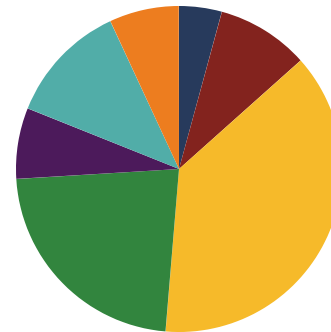

Education Attainment

- Less than 9th grade
- 9-12th grade, No Diploma
- High School Graduate, including equivalency
- Some College, No Degree
- Associate's Degree
- Bachelor's Degree
- Graduate/Professional Degree

Tullahoma City Schools (1 of 7 Schools)

- West Middle School