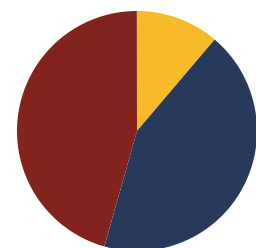

Tullahoma City Schools

Funding Sources

- Federal
- State
- Local