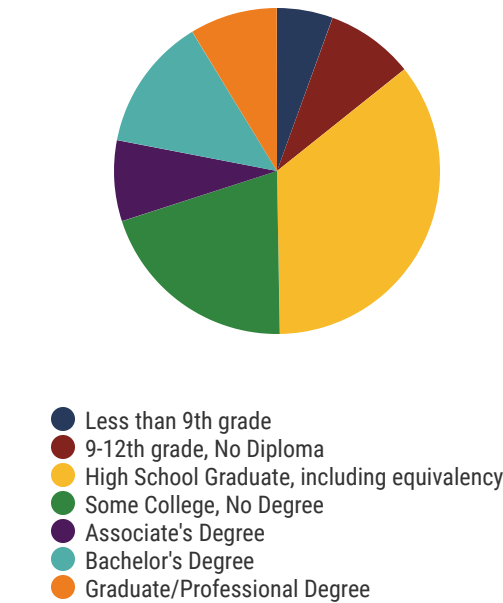

Education Attainment