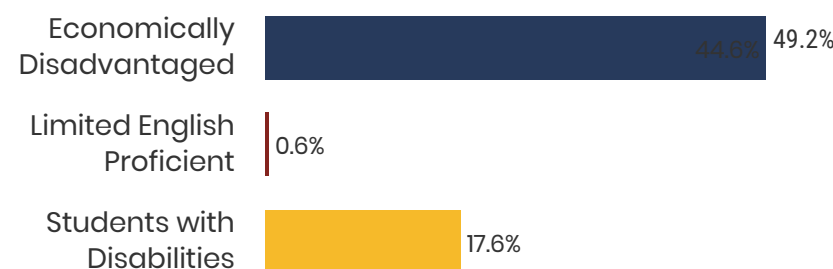

**IN NEED OF
IMPROVEMENT**

Funding Sources

- Federal
- State
- Local

Student Population

Racial Demographics

- White
- Black
- Hispanic
- Asian
- Native American

TENNESSEE
COMPTROLLER
OF THE TREASURY

REPRESENTATIVE
TIMOTHY HILL