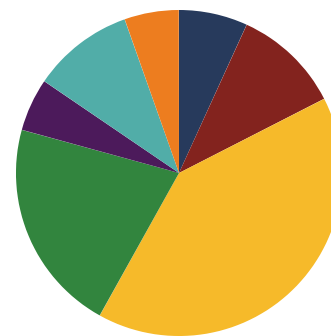

District 3 - Carter County Schools Snapshot

REPRESENTATIVE
TIMOTHY HILL

District 3

Education Attainment

- Less than 9th grade
- 9-12th grade, No Diploma
- High School Graduate, including equivalency
- Some College, No Degree
- Associate's Degree
- Bachelor's Degree
- Graduate/Professional Degree