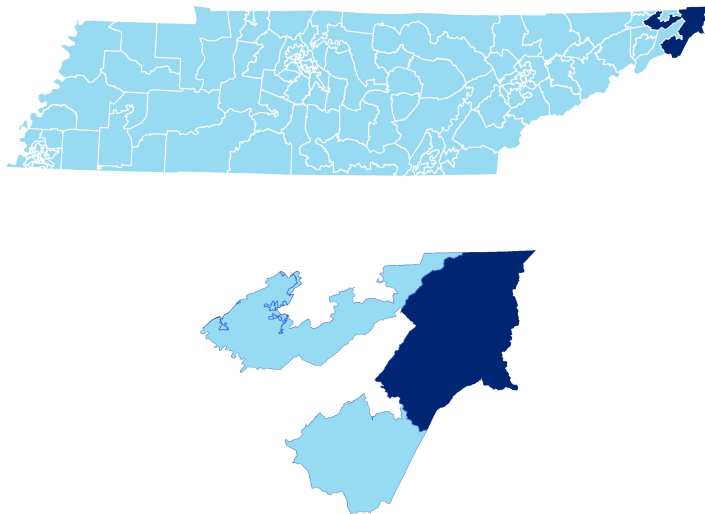

**IN NEED OF
IMPROVEMENT**

Funding Sources

- Federal
- State
- Local

Student Population

Racial Demographics

- White
- Black
- Hispanic
- Asian
- Native American

TENNESSEE
COMPTROLLER
OF THE TREASURY

REPRESENTATIVE
TIMOTHY HILL

District 3

Education Attainment

Johnson County Schools (7 of 7 Schools)

- Doe Elementary
- Johnson Co High School
- Johnson Co Middle School
- Laurel Elementary
- Mountain City Elementary
- Roan Creek Elementary
- Shady Valley Elementary