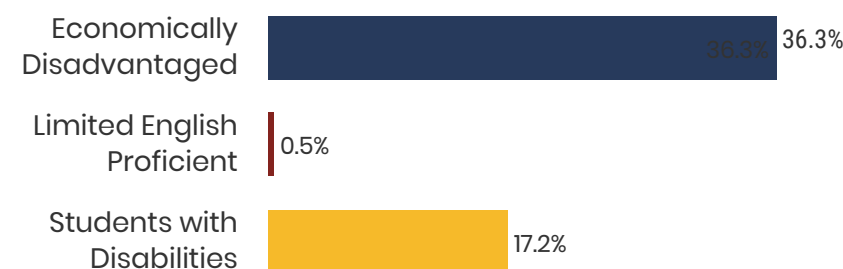

1
Private Schools
State Count: 599

Sullivan County Schools

2018 District Designation:

SATISFACTORY

Funding Sources

Student Population

Racial Demographics

TENNESSEE
COMPTROLLER
OF THE TREASURY