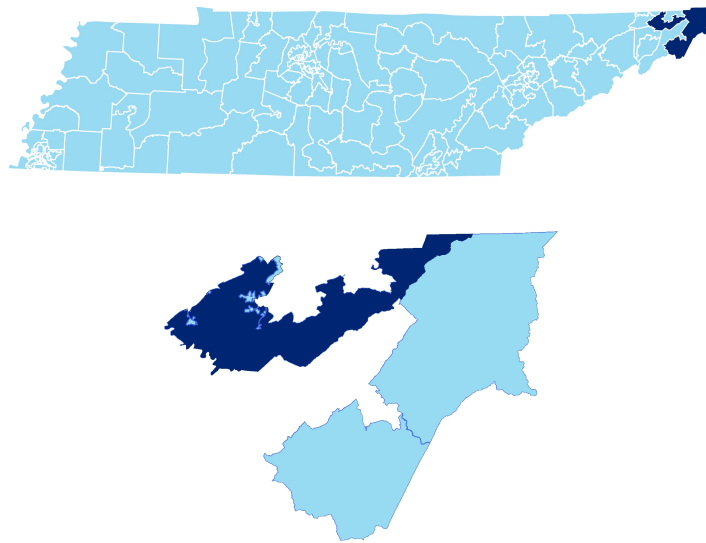

District 3

Education Attainment

Johnson County Schools (7 of 7 Schools)

- Doe Elementary
- Johnson Co High School
- Johnson Co Middle School
- Laurel Elementary
- Mountain City Elementary
- Roan Creek Elementary
- Shady Valley Elementary

District 3

Education Attainment

Sullivan County Schools (9 of 22 Schools)

- Blountville Elementary
- Blountville Middle School
- Bluff City Elementary
- Bluff City Middle School
- Emmett Elementary
- Holston Elementary School
- Holston Middle School
- Mary Hughes School
- Sullivan Central High School