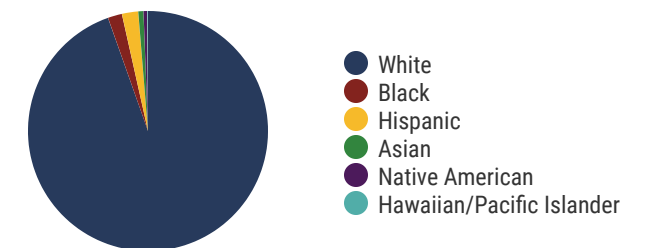

1
Private Schools
State Count: 599

Sullivan County Schools

2018 District Designation:

SATISFACTORY

Funding Sources

Student Population

Racial Demographics

TENNESSEE
COMPTROLLER
OF THE TREASURY