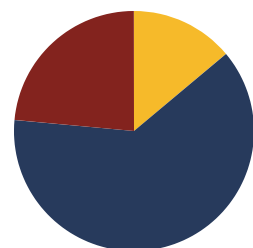

**IN NEED OF
IMPROVEMENT**

Funding Sources

- Federal
- State
- Local

Student Population

Racial Demographics

- White
- Black
- Hispanic
- Asian
- Native American

TENNESSEE
COMPTROLLER
OF THE TREASURY

REPRESENTATIVE
TIMOTHY HILL