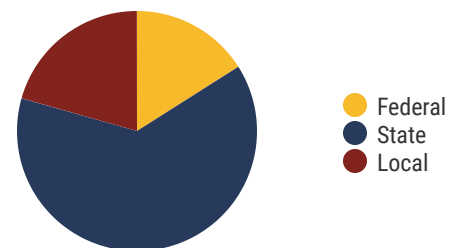

Funding Sources