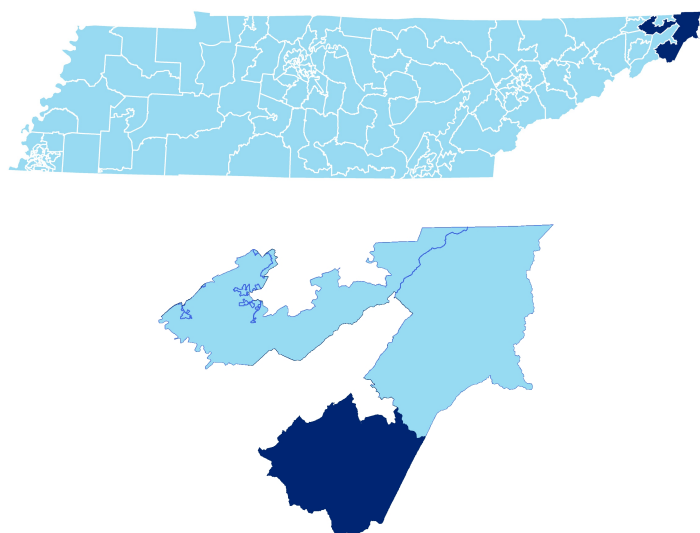

District 3 - Carter County Schools Snapshot

REPRESENTATIVE
TIMOTHY HILL

District 3

Education Attainment

- Less than 9th grade
- 9-12th grade, No Diploma
- High School Graduate, including equivalency
- Some College, No Degree
- Associate's Degree
- Bachelor's Degree
- Graduate/Professional Degree

Carter County Schools (4 of 14 Schools)

- Cloudland Elementary School
- Cloudland High School
- Hampton High School
- Hampton Elementary

14
Schools

5,043
Average Daily
Membership

\$44,851
average teacher salary
State Average: \$50,958

District 3

Education Attainment

Johnson County Schools (7 of 7 Schools)

- Doe Elementary
- Johnson Co High School
- Johnson Co Middle School
- Laurel Elementary
- Mountain City Elementary
- Roan Creek Elementary
- Shady Valley Elementary

1
Private Schools
State Count: 599

Sullivan County Schools

2018 District Designation:

SATISFACTORY

Funding Sources

Student Population

Racial Demographics

TENNESSEE
COMPTROLLER
OF THE TREASURY