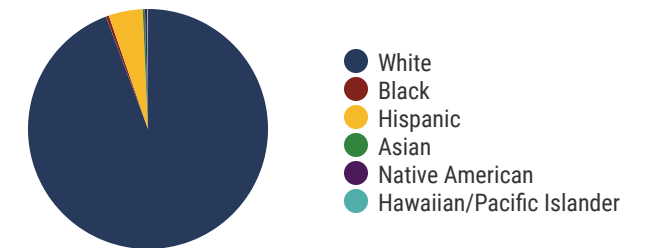

0
Private Schools
State Count: 599

2018 District Designation:

SATISFACTORY

Funding Sources

Student Population

Racial Demographics

TENNESSEE
COMPTROLLER
OF THE TREASURY

REPRESENTATIVE
TIMOTHY HILL