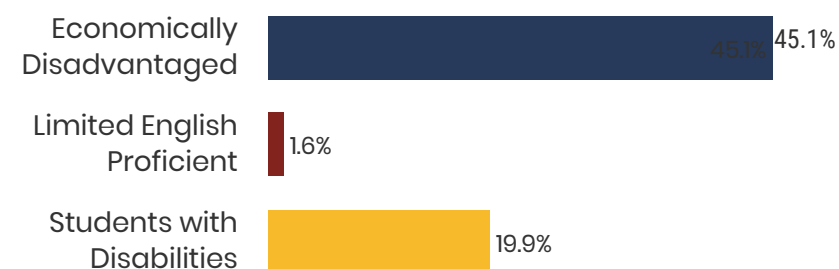

0
Private Schools
State Count: 599

2018 District Designation:

SATISFACTORY

Funding Sources

Student Population

Racial Demographics

TENNESSEE
COMPTROLLER
OF THE TREASURY

REPRESENTATIVE
TIMOTHY HILL