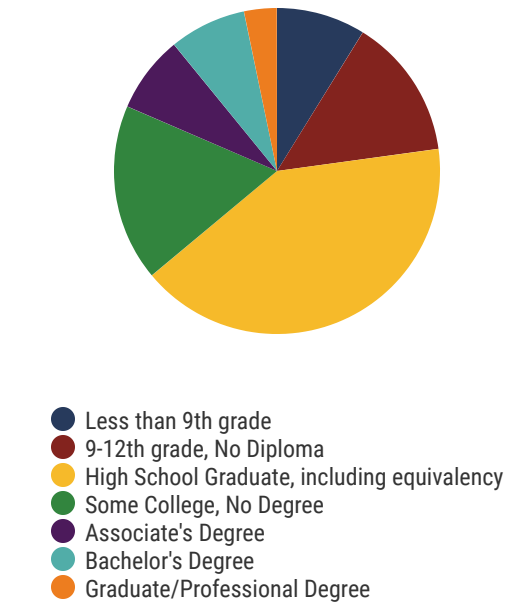

Education Attainment