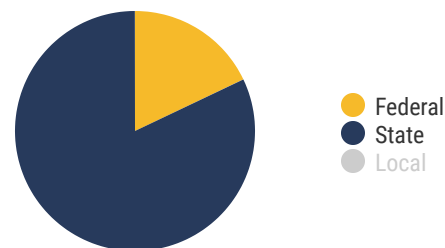

Funding Sources