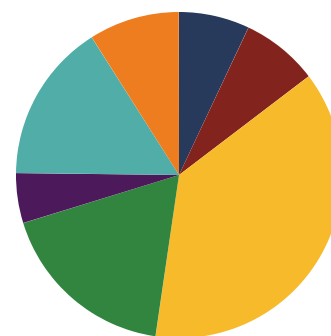

REPRESENTATIVE
 RYAN WILLIAMS

District 42

Education Attainment

- Less than 9th grade
- 9-12th grade, No Diploma
- High School Graduate, including equivalency
- Some College, No Degree
- Associate's Degree
- Bachelor's Degree
- Graduate/Professional Degree