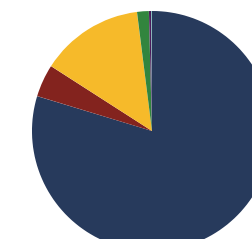

8
 Private Schools
 State Count: 599

Putnam County Schools

2018 District Designation:

**IN NEED OF
 IMPROVEMENT**

Funding Sources

- Federal
- State
- Local

Student Population

Racial Demographics

- White
- Black
- Hispanic
- Asian
- Native American
- Hawaiian/Pacific Islander

TENNESSEE
COMPTROLLER
OF THE TREASURY