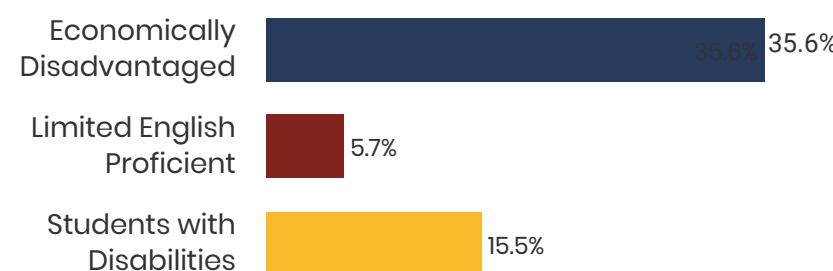

Student Population

Racial Demographics

- White
- Black
- Hispanic
- Asian
- Native American
- Hawaiian/Pacific Islander