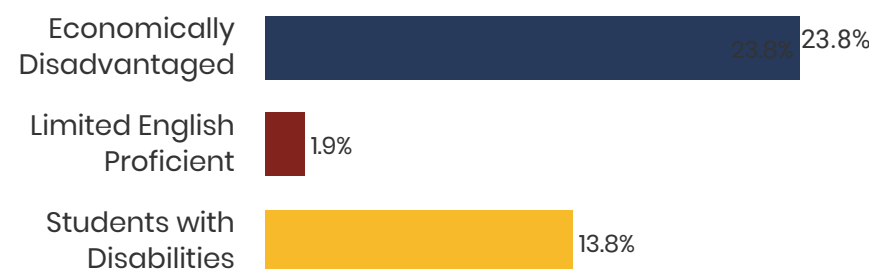

Student Population

Racial Demographics

- White
- Black
- Hispanic
- Asian
- Native American
- Hawaiian/Pacific Islander