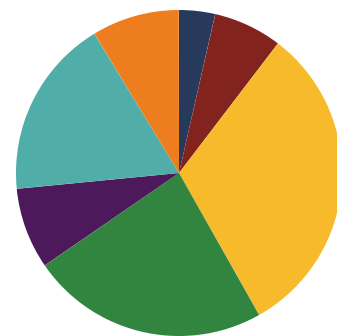

District 45

Education Attainment

- Less than 9th grade
- 9-12th grade, No Diploma
- High School Graduate, including equivalency
- Some College, No Degree
- Associate's Degree
- Bachelor's Degree
- Graduate/Professional Degree

Sumner County Schools (18 of 47 Schools)

- Beech Elementary
- Beech Sr High School
- Gene W. Brown Elementary
- George A Whitten Elementary
- Harold B. Williams Elementary School
- Hendersonville High School
- Indian Lake Elementary
- Lakeside Park Elementary
- Madison Creek Elementary
- Merrol Hyde Magnet School
- Millersville Elementary
- Nannie Berry Elementary
- Robert E Ellis Middle
- T. W. Hunter Middle School
- V G Hawkins Middle School
- Walton Ferry Elementary
- White House High School
- White House Middle School