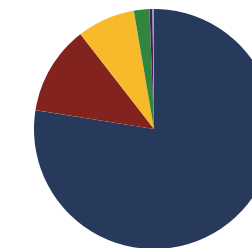

6
Private Schools
State Count: 599

Sumner County Schools

2018 District Designation:

ADVANCING

Funding Sources

- Federal
- State
- Local

Student Population

Racial Demographics

- White
- Black
- Hispanic
- Asian
- Native American
- Hawaiian/Pacific Islander

TENNESSEE
COMPTROLLER
OF THE TREASURY