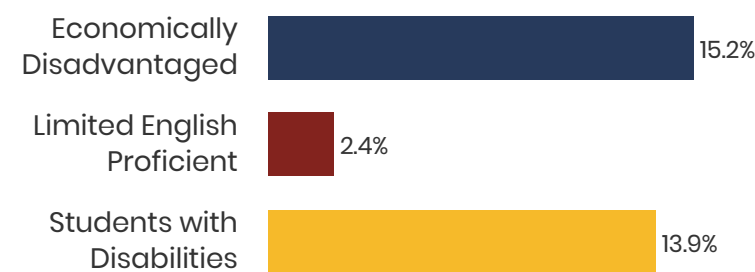

Student Population