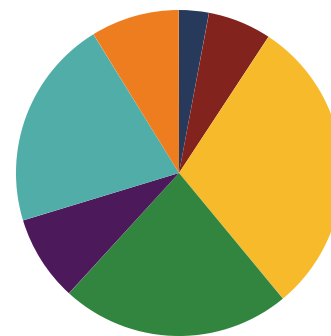

Education Attainment

- Less than 9th grade
- 9-12th grade, No Diploma
- High School Graduate, including equivalency
- Some College, No Degree
- Associate's Degree
- Bachelor's Degree
- Graduate/Professional Degree

Lebanon City Schools (5 of 6 Schools)

- Byars Dowdy Elementary
- Castle Heights Elementary
- Coles Ferry Elementary
- Walter J. Baird Middle School
- Winfrey Bryant Middle School