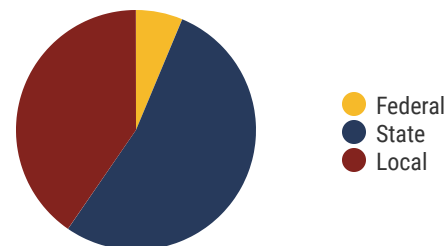

Funding Sources