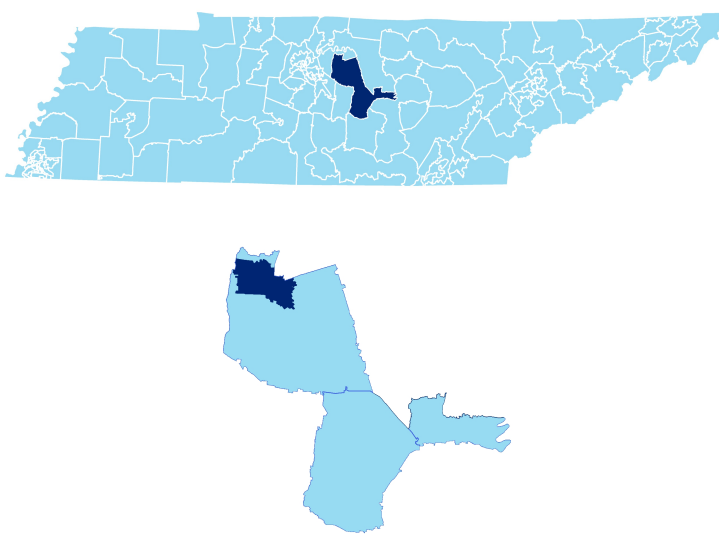

District 46