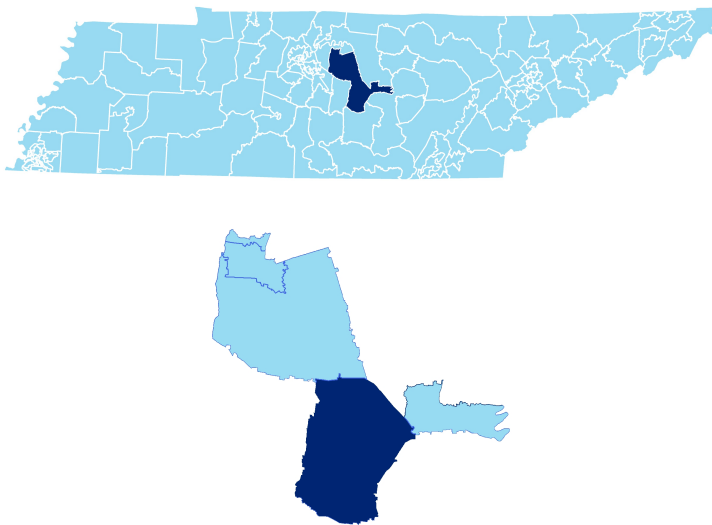

District 46

Education Attainment

Cannon County Schools (7 of 7 Schools)

- Auburn Elementary
- Cannon County High School
- East Side Elementary
- Short Mountain Elementary
- West Side Elementary
- Woodbury Grammar
- Woodland Elementary