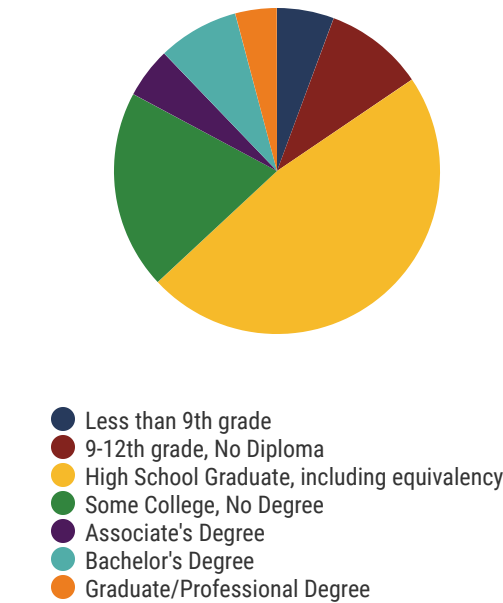

District 46

Education Attainment

Cannon County Schools (7 of 7 Schools)

- Auburn Elementary
- Cannon County High School
- East Side Elementary
- Short Mountain Elementary
- West Side Elementary
- Woodbury Grammar
- Woodland Elementary

7
Schools

1,848
Average Daily
Membership

\$46,192
average teacher salary
State Average: \$50,958

89.8%
Graduation Rate
State Rate: 89.1%

18.9
Average ACT Score
State Average: 20.2

57.5%
College Going Rate
State Rate: 63.4%