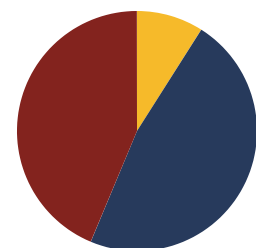

Lebanon City Schools

2018 District Designation:

EXEMPLARY

Funding Sources

- Federal
- State
- Local

Student Population

Racial Demographics

- White
- Black
- Hispanic
- Asian
- Native American
- Hawaiian/Pacific Islander