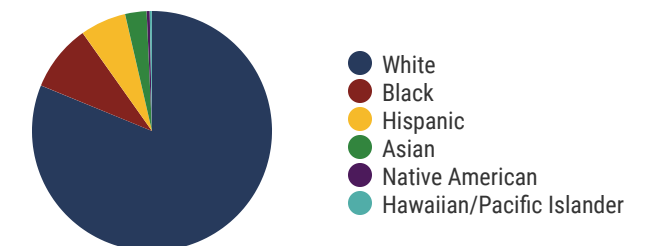

Racial Demographics