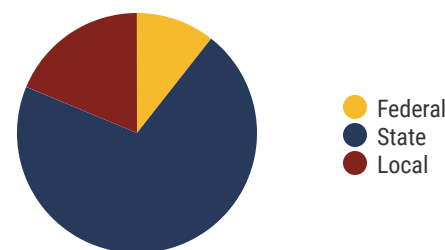

Cannon County Schools

Funding Sources