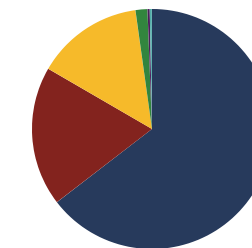

Lebanon City Schools

2018 District Designation:

EXEMPLARY

Funding Sources

- Federal
- State
- Local

Student Population

Racial Demographics

- White
- Black
- Hispanic
- Asian
- Native American
- Hawaiian/Pacific Islander