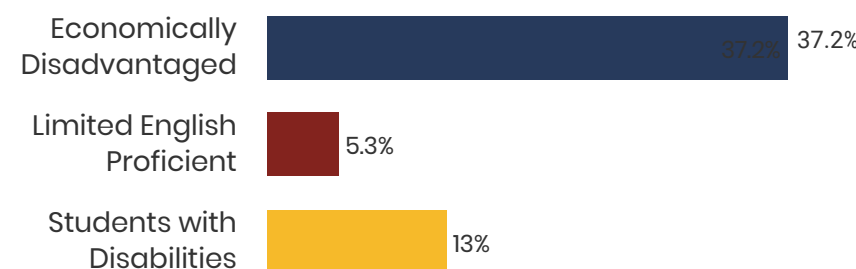

Lebanon City Schools

2018 District Designation:

EXEMPLARY

Funding Sources

- Federal
- State
- Local

Student Population

Racial Demographics

- White
- Black
- Hispanic
- Asian
- Native American
- Hawaiian/Pacific Islander