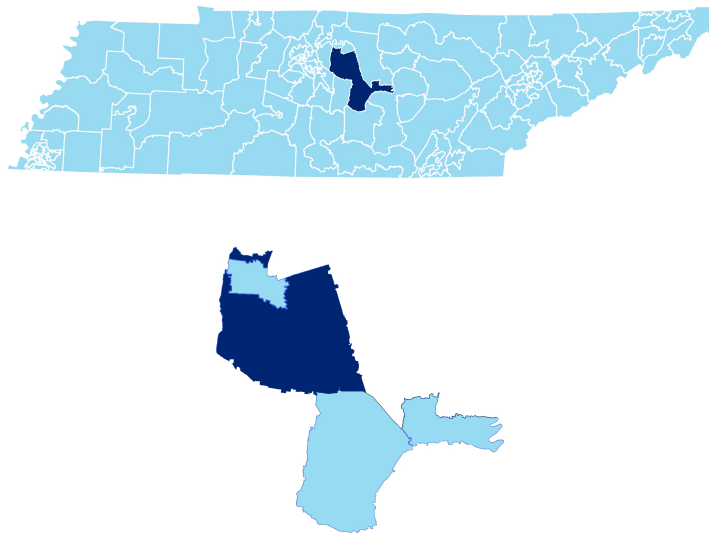

District 46