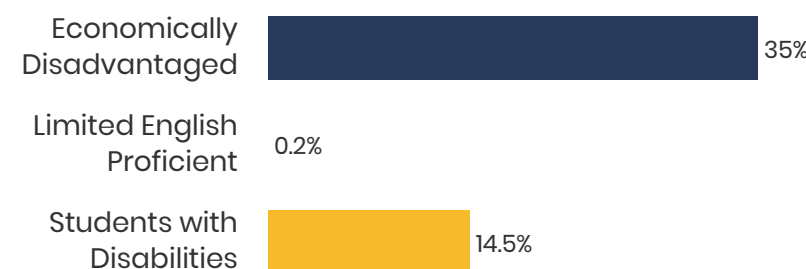

Student Population