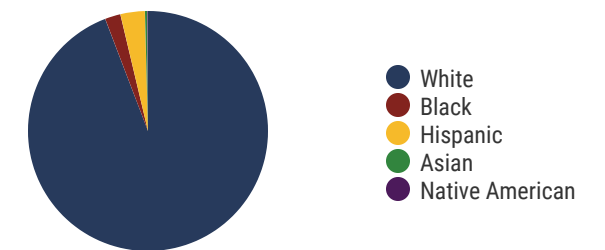

Racial Demographics

2018 District Designation:

SATISFACTORY