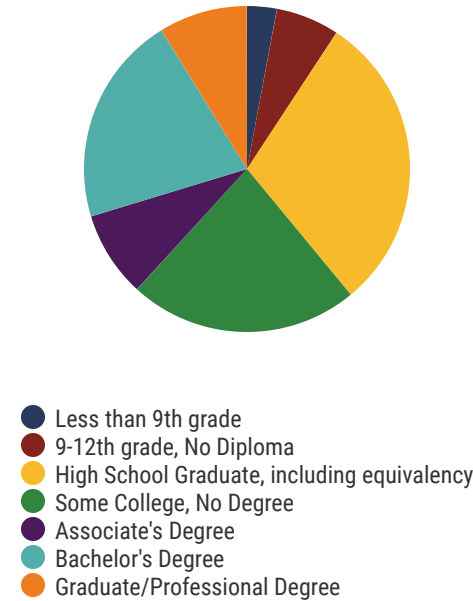

Education Attainment