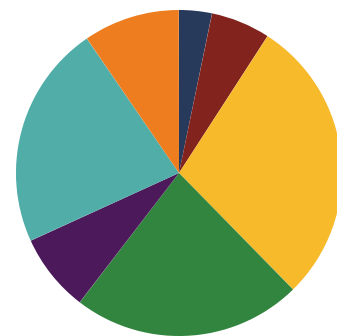

Education Attainment

- Less than 9th grade
- 9-12th grade, No Diploma
- High School Graduate, including equivalency
- Some College, No Degree
- Associate's Degree
- Bachelor's Degree
- Graduate/Professional Degree

Rutherford County Schools (17 of 45 Schools)

- Cedar Grove Elementary
- David Youree Elementary
- John Coleman Elementary
- Lavergne High School
- Lavergne Primary
- Rock Springs Elementary
- Rock Springs Middle School
- Rocky Fork Middle School
- Roy L Waldron Elementary
- Smyrna High School
- Smyrna Middle School
- Smyrna Primary
- Stewarts Creek Elementary School
- Stewarts Creek High School
- Stewarts Creek Middle School
- Stewartsboro Elementary
- Thurman Francis Arts Academy/Magnet School for the Arts