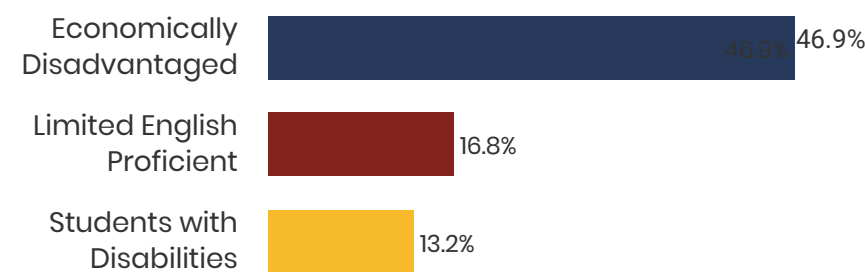

Student Population