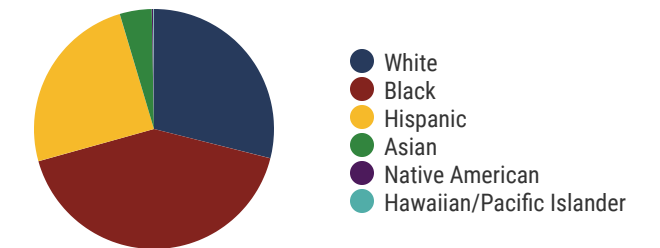

Racial Demographics