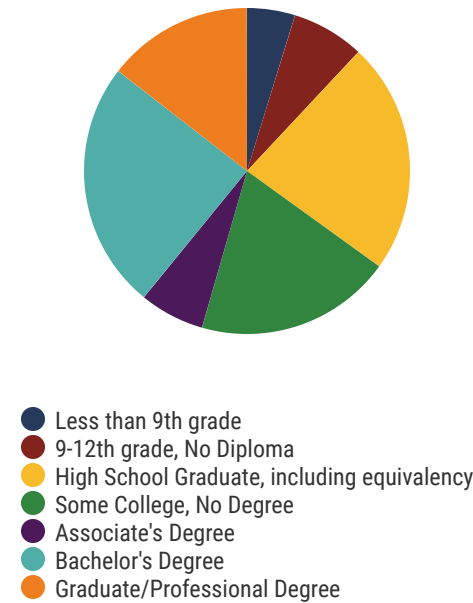

District 50

Education Attainment

Davidson County Schools (9 of 159 Schools)

- Bellevue Middle
- Gateway Elementary
- Goodlettsville Elementary
- Goodlettsville Middle
- Harpeth Valley Elementary
- Hunters Lane High
- Joelton Elementary
- Joelton Middle
- Whites Creek High