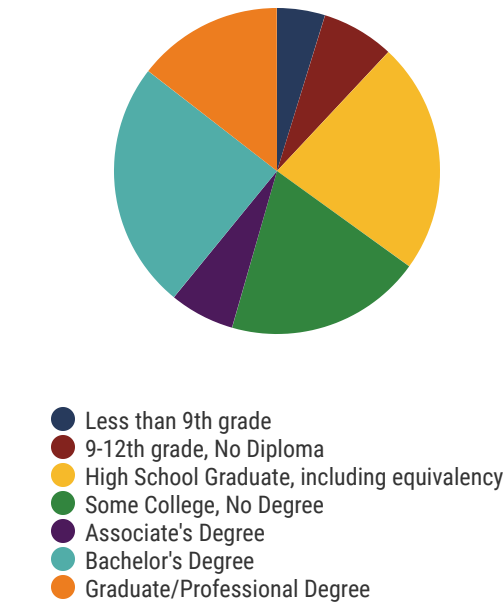

District 52

Education Attainment

Davidson County Schools (10 of 159 Schools)

- Cane Ridge Elementary
- Glengarry Elementary
- Glenview Elementary
- Intrepid College Preparatory Charter School
- Lakeview Elementary
- LEAD Prep Southeast
- Lockeland Elementary
- New Vision Academy
- Rocketship United
- Smith Springs Elementary School