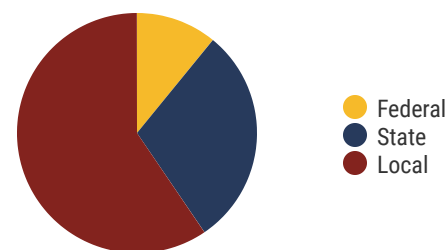

Funding Sources