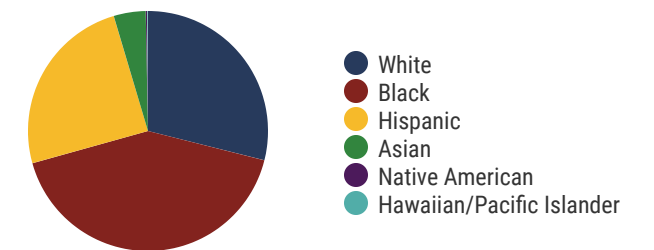

3
Private Schools
State Count: 599

Davidson County Schools

2018 District Designation:

**IN NEED OF
IMPROVEMENT**

Funding Sources

Student Population

Racial Demographics

TENNESSEE
COMPTROLLER
OF THE TREASURY