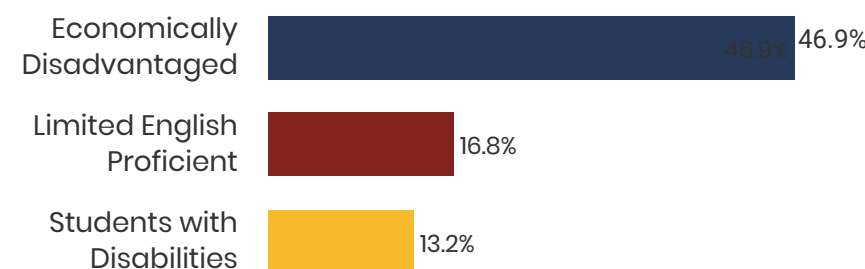

Student Population