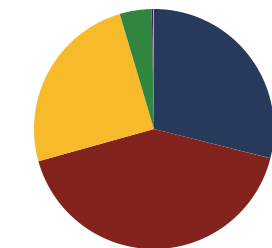

- White
- Black
- Hispanic
- Asian
- Native American
- Hawaiian/Pacific Islander

TENNESSEE
COMPTROLLER
OF THE TREASURY