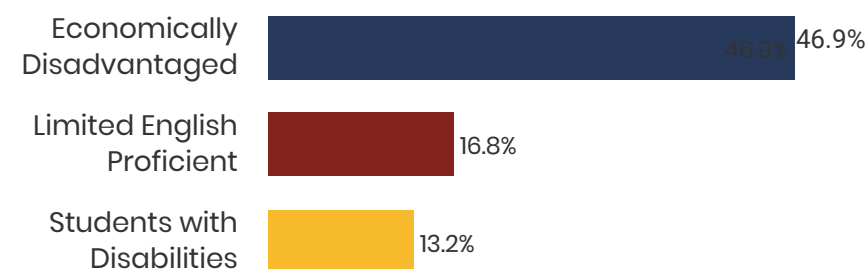

Student Population

Racial Demographics

- White
- Black
- Hispanic
- Asian
- Native American
- Hawaiian/Pacific Islander