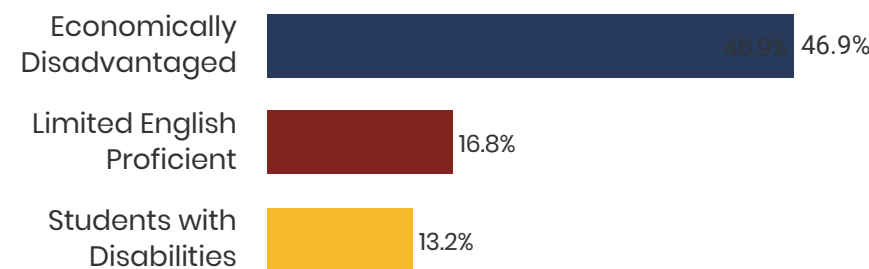

Student Population