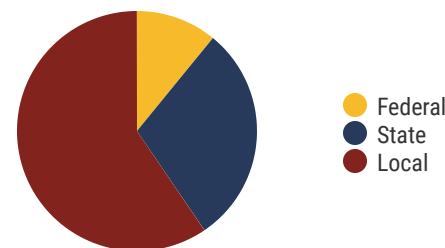

Funding Sources