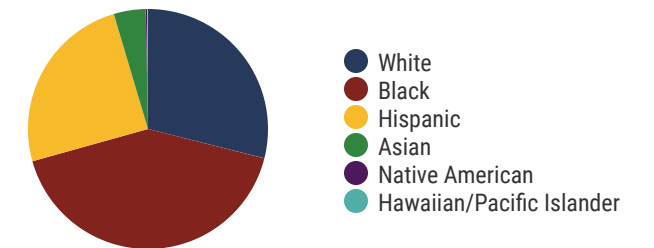

19
Private Schools
State Count: 599

Davidson County Schools

2018 District Designation:

**IN NEED OF
IMPROVEMENT**

Funding Sources

Student Population

Racial Demographics

TENNESSEE
COMPTROLLER
OF THE TREASURY