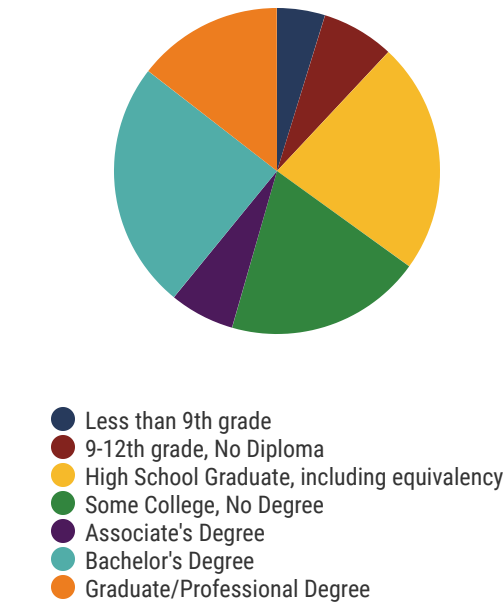

District 56

Education Attainment

Davidson County Schools (11 of 159 Schools)

- Crieve Hall Elementary
- Glendale Elementary
- Granbery Elementary
- Hillsboro High
- John Overton High
- John Trotwood Moore Middle
- Julia Green Elementary
- May Werthan Shayne Elementary School
- Percy Priest Elementary
- West End Middle
- William Henry Oliver Middle