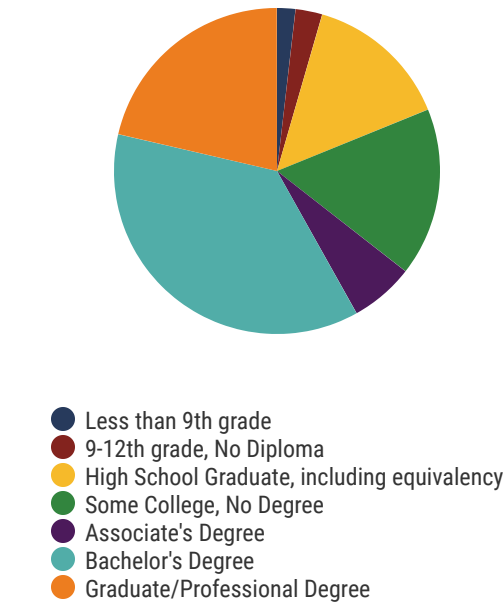

District 61

Education Attainment

Williamson County Schools (12 of 44 Schools)

- Brentwood High School
- Brentwood Middle School
- Centennial High School
- Crockett Elementary
- Franklin High School
- Grassland Elementary
- Grassland Middle School
- Hunters Bend Elementary
- Lipscomb Elementary
- Scales Elementary
- Walnut Grove Elementary
- Woodland Middle School