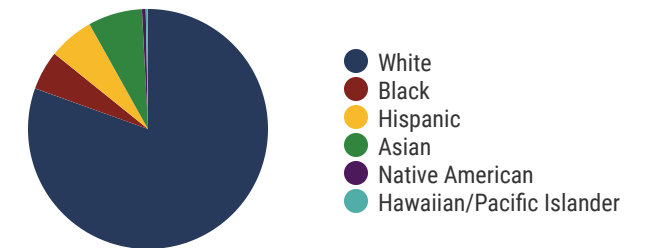

Racial Demographics