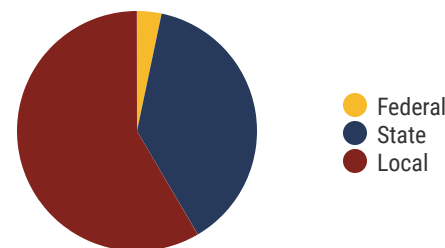

Funding Sources