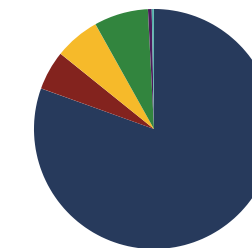

Funding Sources

- Federal
- State
- Local

Student Population

Racial Demographics

- White
- Black
- Hispanic
- Asian
- Native American
- Hawaiian/Pacific Islander

REPRESENTATIVE
GLEN CASADA

Williamson County Schools (21 of 44 schools)