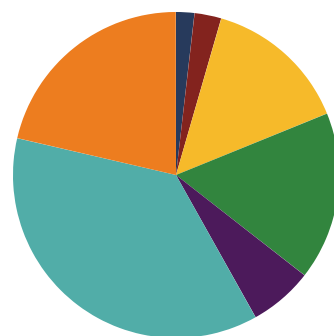

Education Attainment

- Less than 9th grade
- 9-12th grade, No Diploma
- High School Graduate, including equivalency
- Some College, No Degree
- Associate's Degree
- Bachelor's Degree
- Graduate/Professional Degree

Williamson County Schools (21 of 44 Schools)

See reverse for list of Williamson County Schools in District 63

Williamson County Schools