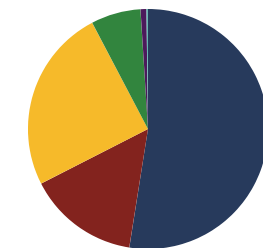

- Federal
- State
- Local

Student Population

Racial Demographics

- White
- Black
- Hispanic
- Asian
- Native American
- Hawaiian/Pacific Islander

TENNESSEE
COMPTROLLER
OF THE TREASURY

REPRESENTATIVE
 GLEN CASADA