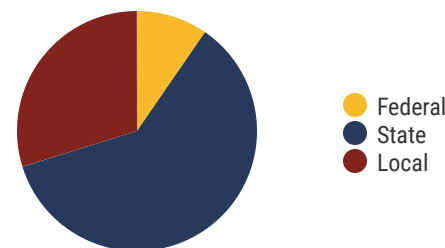

Funding Sources