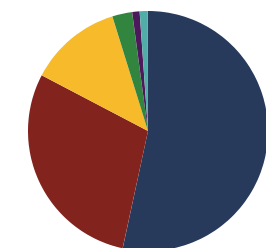

55.9%
 College Going Rate
 State Rate: 63.4%

7
 Private Schools
 State Count: 599

2018 District Designation:

ADVANCING

Funding Sources

- Federal
- State
- Local

Student Population

Racial Demographics

- White
- Black
- Hispanic
- Asian
- Native American
- Hawaiian/Pacific Islander

TENNESSEE
COMPTROLLER
OF THE TREASURY