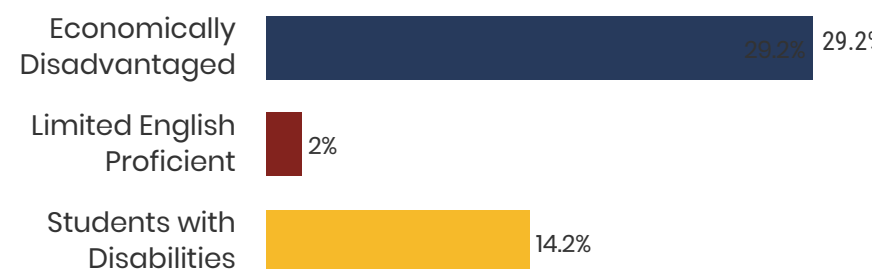

Student Population

Racial Demographics

- White
- Black
- Hispanic
- Asian
- Native American
- Hawaiian/Pacific Islander