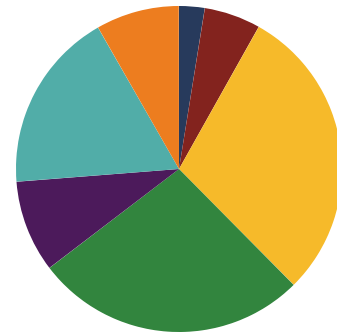

Education Attainment

- Less than 9th grade
- 9-12th grade, No Diploma
- High School Graduate, including equivalency
- Some College, No Degree
- Associate's Degree
- Bachelor's Degree
- Graduate/Professional Degree

Montgomery County Schools (12 of 39 Schools)

- Barksdale Elementary
- Burt Elementary
- Byrns Darden Elementary
- Glenellen Elementary
- Hazelwood Elementary
- Kenwood Elementary
- Kenwood High
- Kenwood Middle
- Middle College @ Austin Peay State University
- Moore Magnet Elementary
- Pisgah Elementary
- Ringgold Elementary

Montgomery County Schools