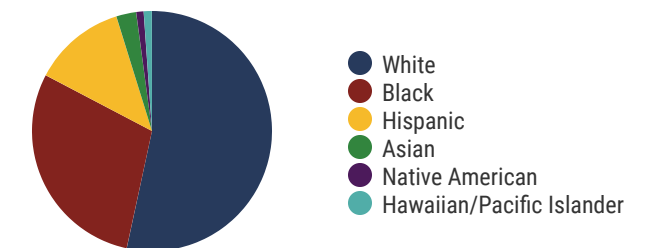

55.9%
College Going Rate
State Rate: 63.4%

8
Private Schools
State Count: 599

2018 District Designation:

ADVANCING

Funding Sources

Student Population

Racial Demographics

TENNESSEE
COMPTROLLER
OF THE TREASURY