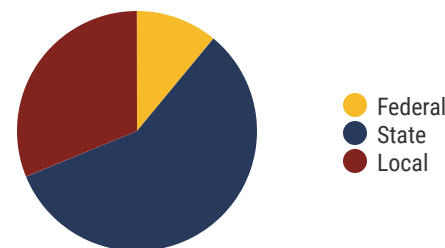

55.9%
College Going Rate
State Rate: 63.4%

8
Private Schools
State Count: 599

2018 District Designation:

ADVANCING

Funding Sources

Student Population

Racial Demographics

TENNESSEE
COMPTROLLER
OF THE TREASURY