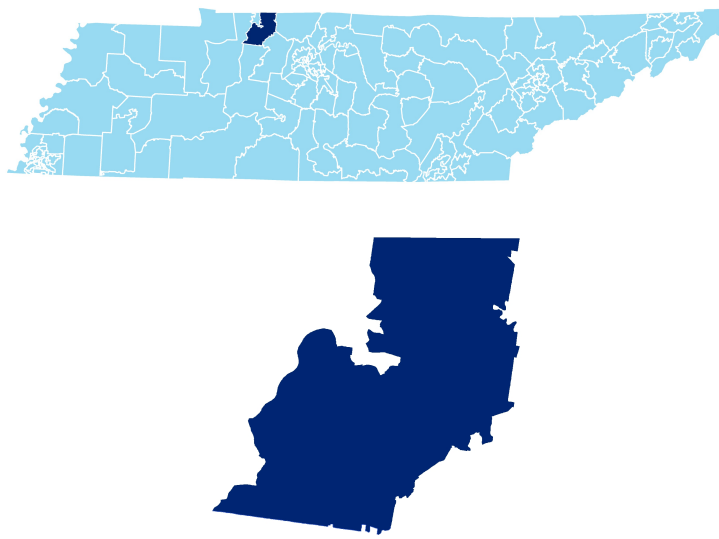

District 68

Education Attainment

Montgomery County Schools (18 of 39 Schools)

- Carmel Elementary
- Clarksville High
- Cumberland Heights Elementary
- East Montgomery Elementary
- Montgomery Central Elementary
- Montgomery Central High
- Montgomery Central Middle
- Norman Smith Elementary
- Northeast Elementary
- Northeast High
- Northeast Middle
- Oakland Elementary
- Richview Middle
- Rossvie Elementary
- Rossvie High
- Rossvie Middle
- Sango Elementary
- St. Bethlehem Elementary