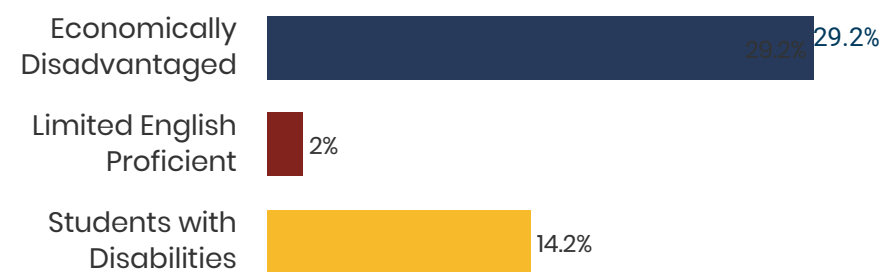

55.9%
College Going Rate
State Rate: 63.4%

8
Private Schools
State Count: 599

2018 District Designation:

ADVANCING

Funding Sources

Student Population

Racial Demographics

TENNESSEE
COMPTROLLER
OF THE TREASURY