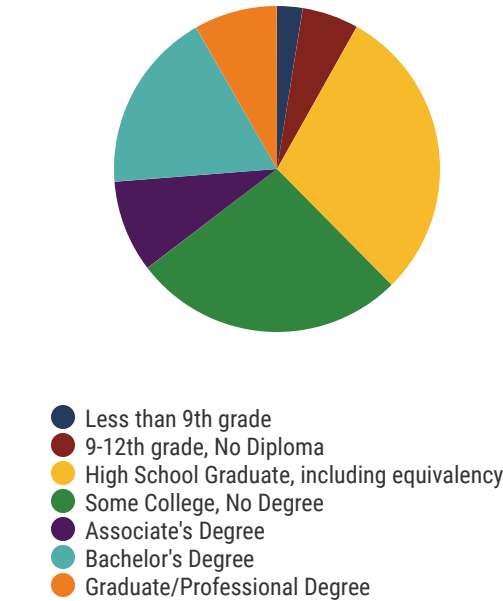

District 68

Education Attainment

Montgomery County Schools (18 of 39 Schools)

- Carmel Elementary
- Clarksville High
- Cumberland Heights Elementary
- East Montgomery Elementary
- Montgomery Central Elementary
- Montgomery Central High
- Montgomery Central Middle
- Norman Smith Elementary
- Northeast Elementary
- Northeast High
- Northeast Middle
- Oakland Elementary
- Richview Middle
- Rossvie Elementary
- Rossvie High
- Rossvie Middle
- Sango Elementary
- St. Bethlehem Elementary