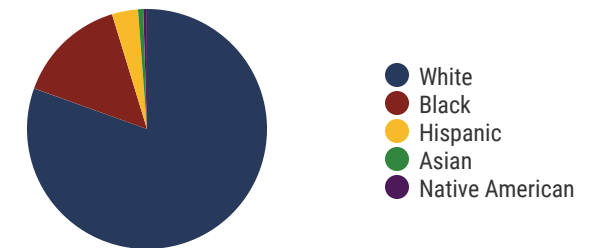

1
Private Schools
State Count: 599

2018 District Designation:

ADVANCING

Funding Sources

Student Population

Racial Demographics

TENNESSEE
COMPTROLLER
OF THE TREASURY

REPRESENTATIVE
KIRK HASTON