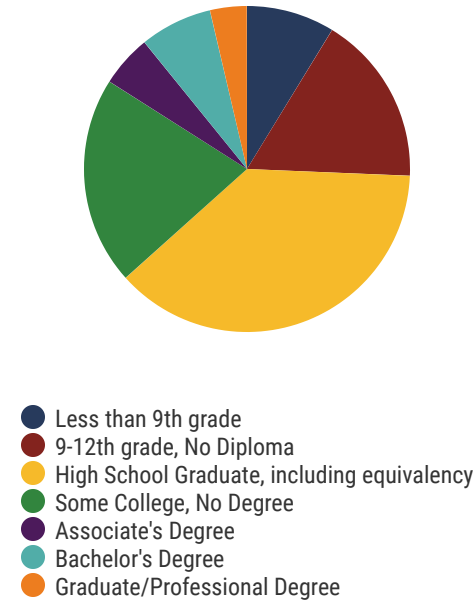

Education Attainment