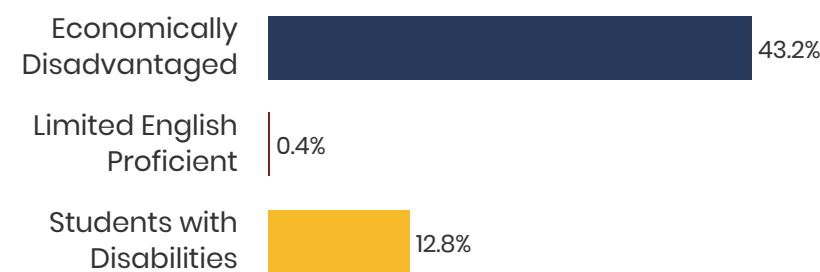

Student Population

Racial Demographics

- White
- Black
- Hispanic
- Asian
- Native American