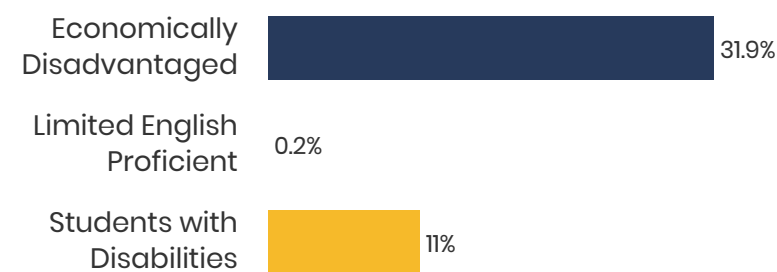

1
Private Schools
State Count: 599

2018 District Designation:

ADVANCING

Funding Sources

Student Population

Racial Demographics

TENNESSEE
COMPTROLLER
OF THE TREASURY

REPRESENTATIVE
KIRK HASTON