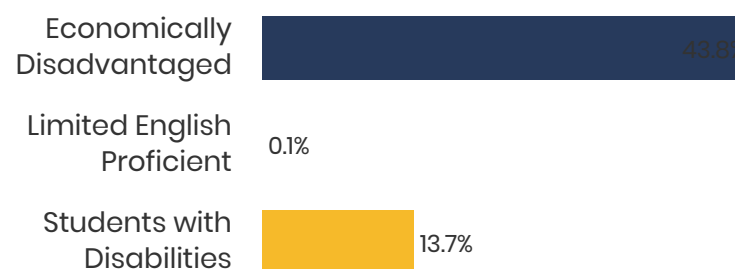

Student Population

Racial Demographics

- White
- Black
- Hispanic
- Asian
- Native American
- Hawaiian/Pacific Islander