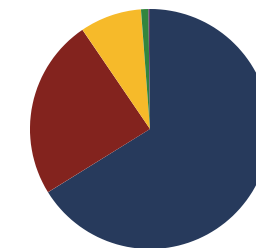

- Federal
- State
- Local

Student Population

Racial Demographics

- White
- Black
- Hispanic
- Asian
- Native American

TENNESSEE
COMPTROLLER
OF THE TREASURY

District 72 - Perry County Schools Snapshot

District 72