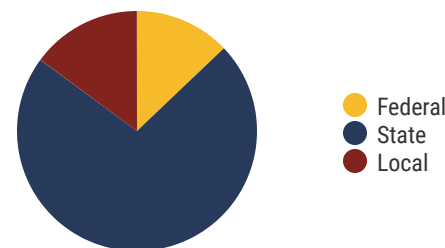

Funding Sources