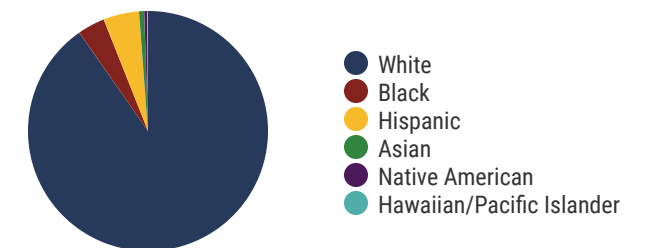

2018 District Designation:

ADVANCING

Funding Sources

Student Population

Racial Demographics

TENNESSEE
COMPTROLLER
OF THE TREASURY

REPRESENTATIVE
KIRK HASTON

District 72