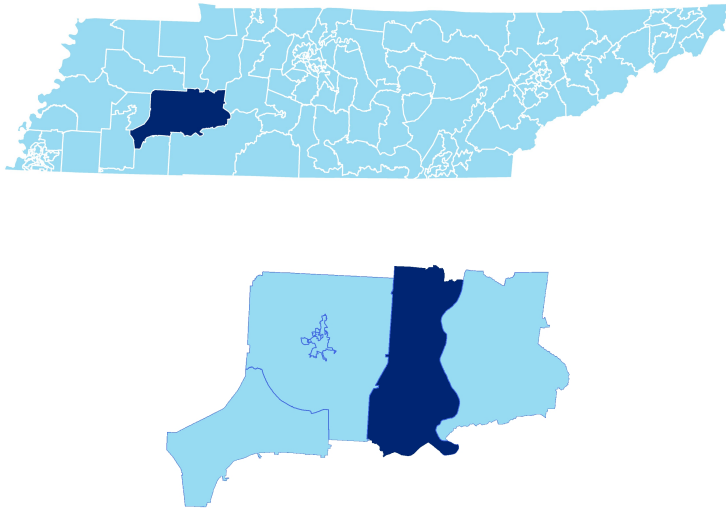

District 72