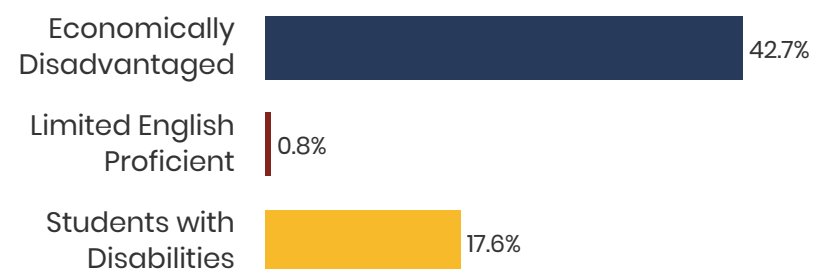

Student Population