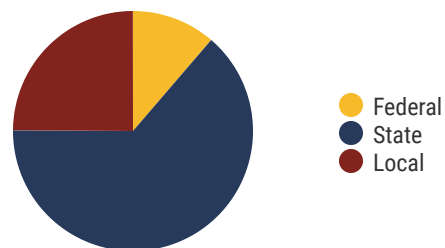

Funding Sources