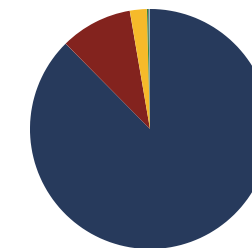

- White
- Black
- Hispanic
- Asian
- Native American
- Hawaiian/Pacific Islander

District 72

Education Attainment

- Less than 9th grade
- 9-12th grade, No Diploma
- High School Graduate, including equivalency
- Some College, No Degree
- Associate's Degree
- Bachelor's Degree
- Graduate/Professional Degree