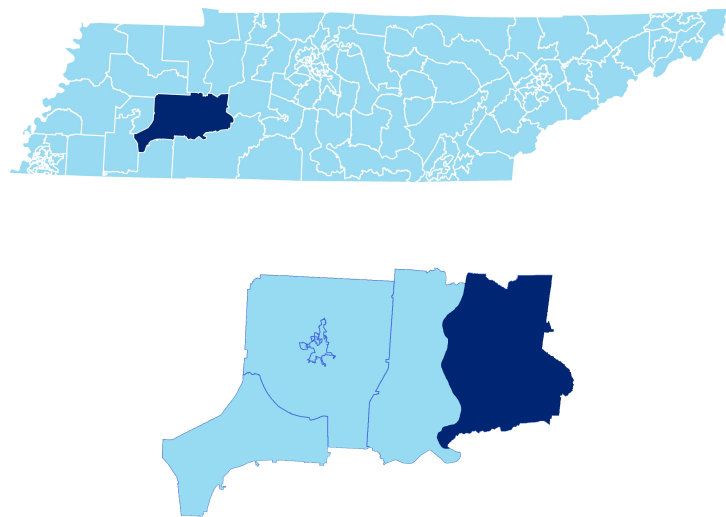

- Federal
- State
- Local

Student Population

Racial Demographics

- White
- Black
- Hispanic
- Asian
- Native American

TENNESSEE
COMPTROLLER
OF THE TREASURY

District 72 - Perry County Schools Snapshot

District 72