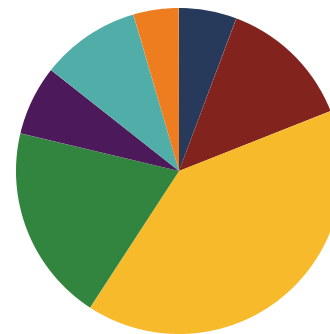

- White
- Black
- Hispanic
- Asian
- Native American
- Hawaiian/Pacific Islander

District 72

Education Attainment

- Less than 9th grade
- 9-12th grade, No Diploma
- High School Graduate, including equivalency
- Some College, No Degree
- Associate's Degree
- Bachelor's Degree
- Graduate/Professional Degree