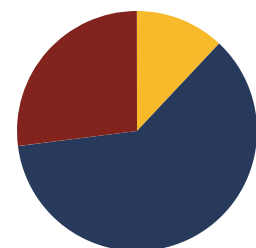

- Federal
- State
- Local

Student Population

Racial Demographics

- White
- Black
- Hispanic
- Asian
- Native American

TENNESSEE
COMPTROLLER
OF THE TREASURY

District 72 - Perry County Schools Snapshot

District 72