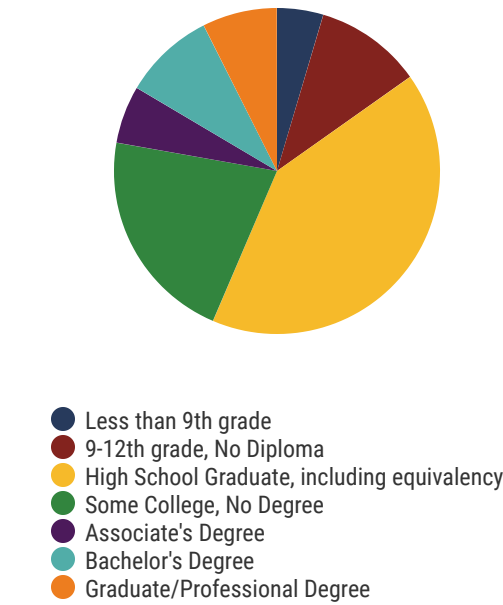

District 72

Education Attainment

Chester County Schools (6 of 6 Schools)

- Chester County High School
- Chester County Junior High School
- Chester County Middle School
- East Chester Elementary School
- Jacks Creek Elementary
- W Chester Elementary School