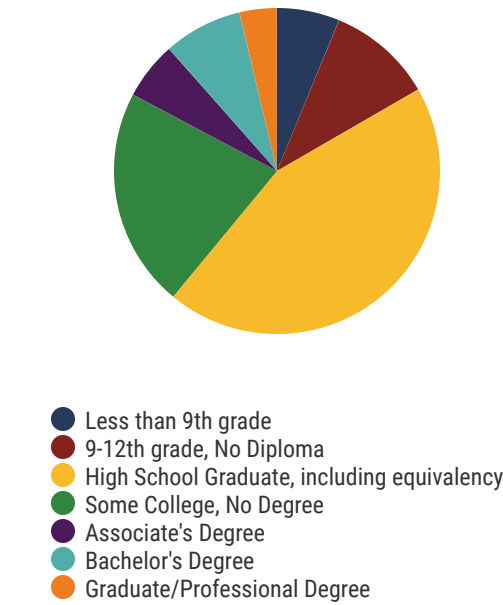

Education Attainment