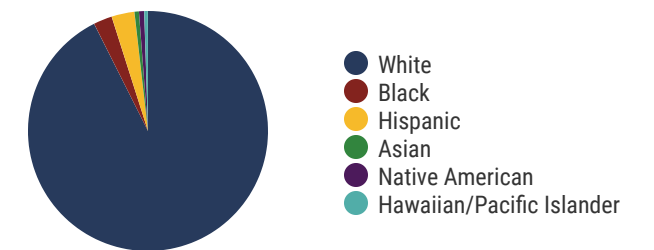

0
Private Schools
State Count: 599

Stewart County Schools

Funding Sources

Student Population

Racial Demographics

2018 District Designation:

**IN NEED OF
IMPROVEMENT**