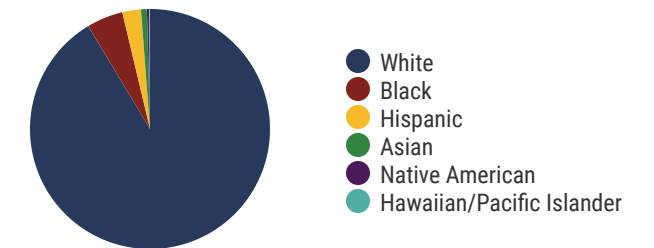

Racial Demographics