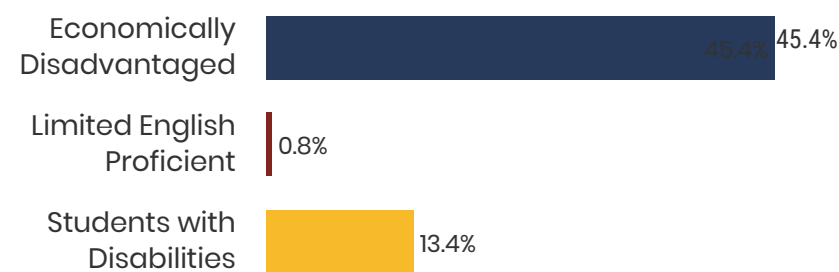

Student Population