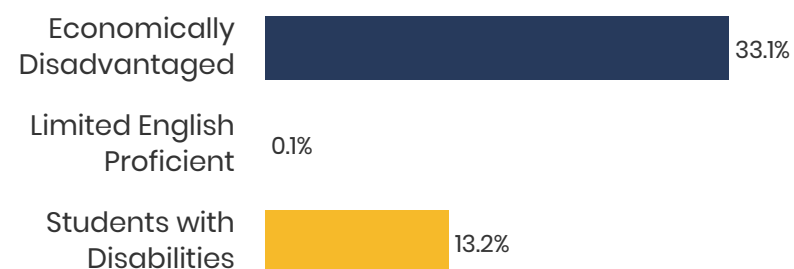

Student Population