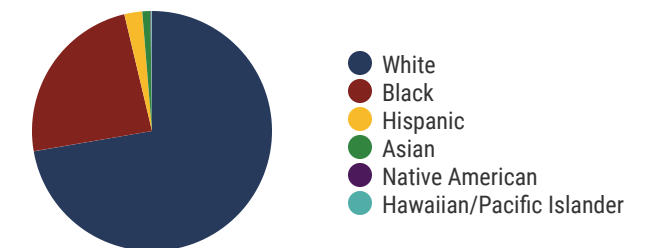

Racial Demographics