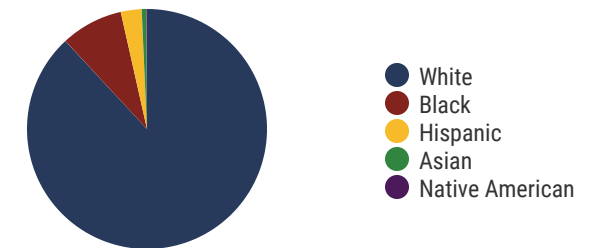

Racial Demographics