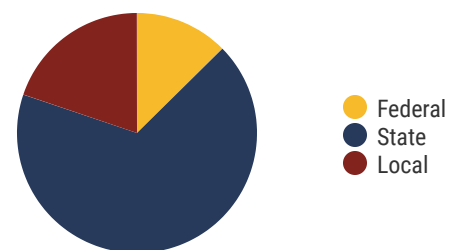

Stewart County Schools

Funding Sources