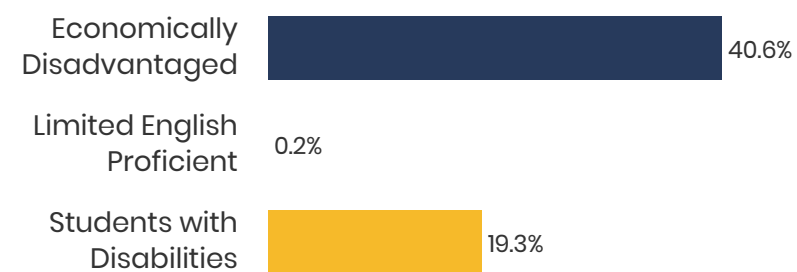

Student Population