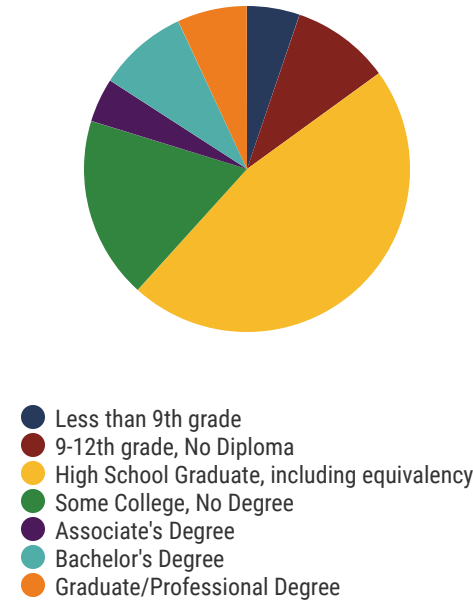

Education Attainment