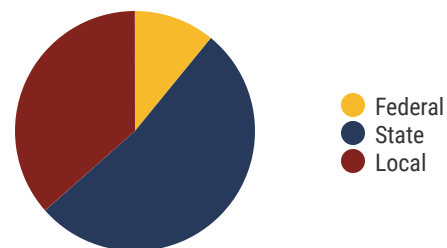

Funding Sources