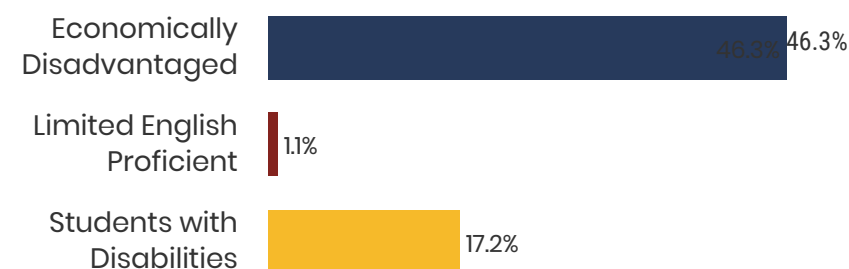

Student Population