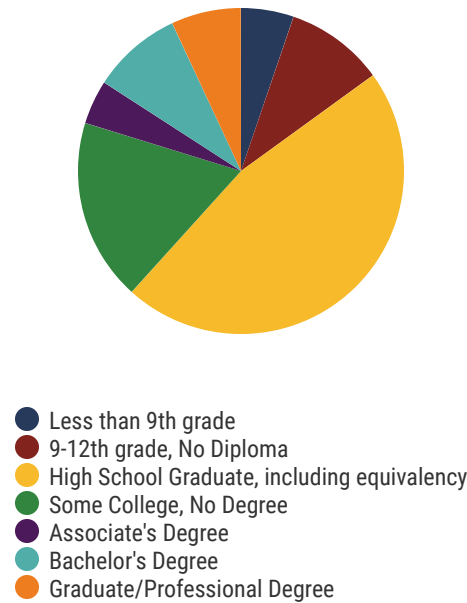

2018 District Designation:

ADVANCING

Funding Sources

Student Population

Racial Demographics

TENNESSEE
COMPTROLLER
OF THE TREASURY

District 75

Education Attainment

Henry County Schools (6 of 6 Schools)

- Dorothy And Noble Harrelson School
- E. W. Grove School
- Henry Co High School
- Henry Elementary
- Lakewood Elementary
- Lakewood Middle School

6
Schools

2,899
Average Daily
Membership