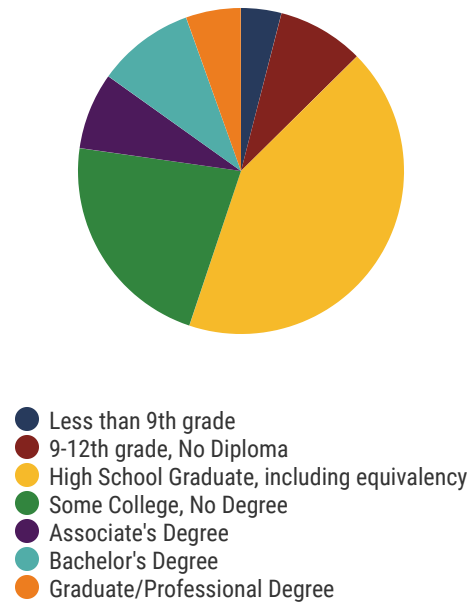

Funding Sources

Student Population

Racial Demographics

TENNESSEE
COMPTROLLER
OF THE TREASURY

District 75

Education Attainment

Stewart County Schools (4 of 4 Schools)

- Dover Elementary
- North Stewart Elementary
- Stewart County High School
- Stewart County Middle School