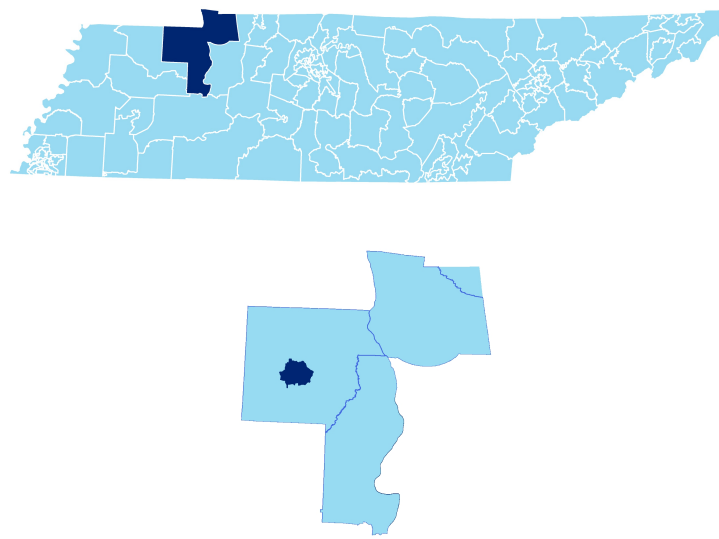

District 75