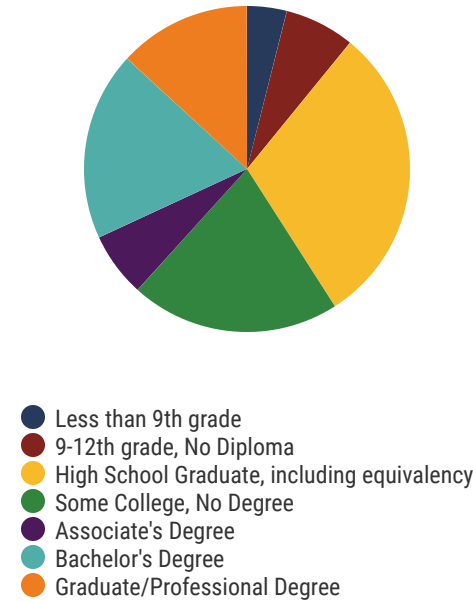

Education Attainment