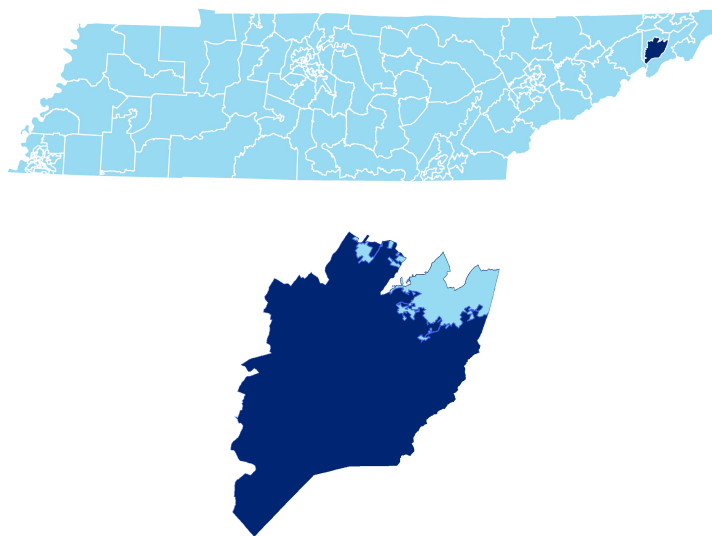

District 7

Education Attainment

Washington County Schools (8 of 16 Schools)

- David Crockett High School
- Grandview Elementary School
- Jonesborough Elementary
- Jonesborough Middle School
- Lamar Elementary
- Tennessee Virtual Learning Academy
- University School
- West View School