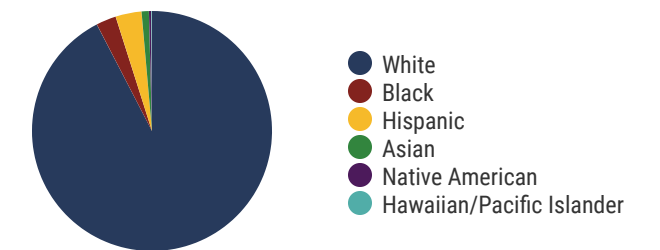

Washington County Schools

2018 District Designation:

IN NEED OF IMPROVEMENT

Funding Sources

Student Population

Racial Demographics

TENNESSEE
COMPTROLLER
OF THE TREASURY