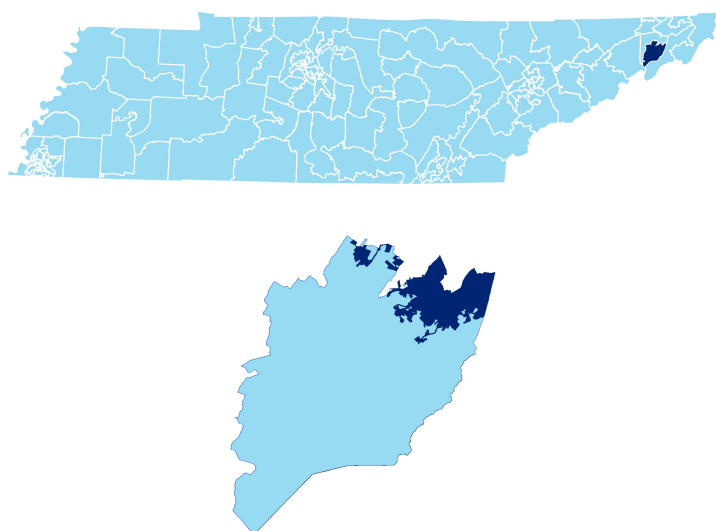

REPRESENTATIVE
 MATTHEW HILL

District 7

Education Attainment

- Less than 9th grade
- 9-12th grade, No Diploma
- High School Graduate, including equivalency
- Some College, No Degree
- Associate's Degree
- Bachelor's Degree
- Graduate/Professional Degree

Johnson City Schools (6 of 11 Schools)

- Cherokee Elementary
- South Side Elementary
- Mountain View Elementary
- Woodland Elementary
- Liberty Bell Middle School
- Science Hill High School

11
 Schools

7,779
 Average Daily
 Membership

District 7

Education Attainment

Washington County Schools (8 of 16 Schools)

- David Crockett High School
- Grandview Elementary School
- Jonesborough Elementary
- Jonesborough Middle School
- Lamar Elementary
- Tennessee Virtual Learning Academy
- University School
- West View School