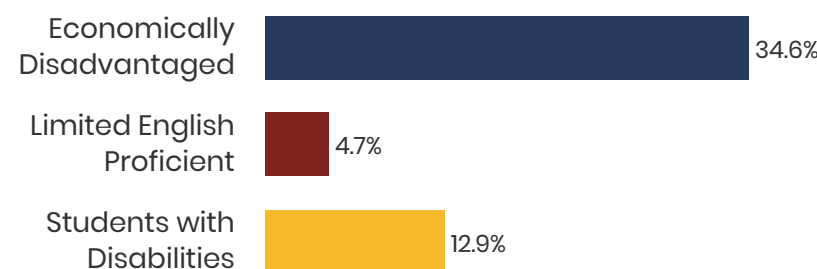

Johnson City Schools

2018 District Designation:

ADVANCING

Funding Sources

- Federal
- State
- Local

Student Population

Racial Demographics

TENNESSEE
COMPTROLLER
OF THE TREASURY