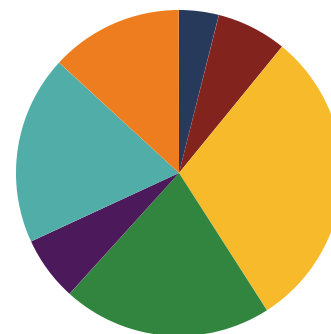

Education Attainment

- Less than 9th grade
- 9-12th grade, No Diploma
- High School Graduate, including equivalency
- Some College, No Degree
- Associate's Degree
- Bachelor's Degree
- Graduate/Professional Degree

Johnson City Schools (6 of 11 Schools)

- Cherokee Elementary
- South Side Elementary
- Mountain View Elementary
- Woodland Elementary
- Liberty Bell Middle School
- Science Hill High School