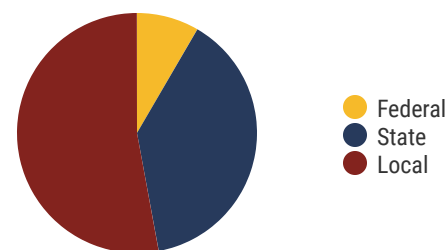

Funding Sources