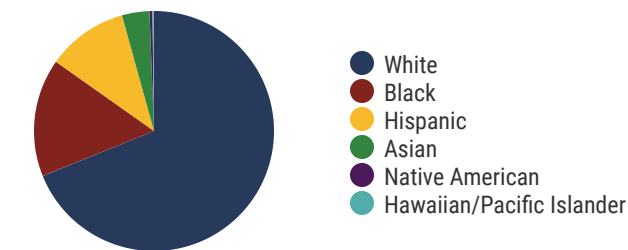

Johnson City Schools

2018 District Designation:

ADVANCING

Funding Sources

- Federal
- State
- Local

Student Population

Racial Demographics

TENNESSEE
COMPTROLLER
OF THE TREASURY