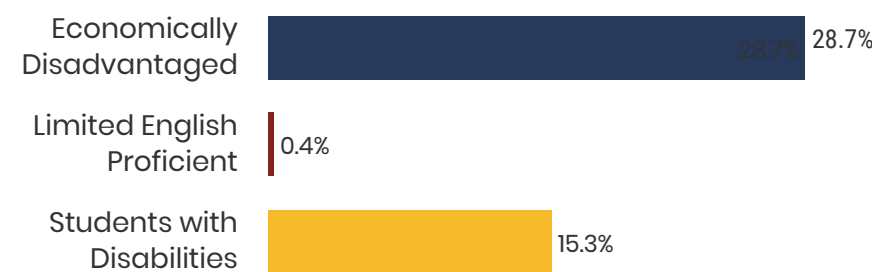

Washington County Schools

2018 District Designation:

IN NEED OF IMPROVEMENT

Funding Sources

Student Population

Racial Demographics

TENNESSEE
COMPTROLLER
OF THE TREASURY