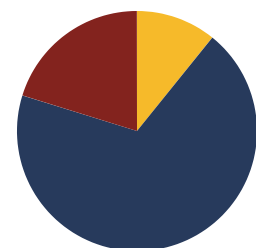

Funding Sources

- Federal
- State
- Local