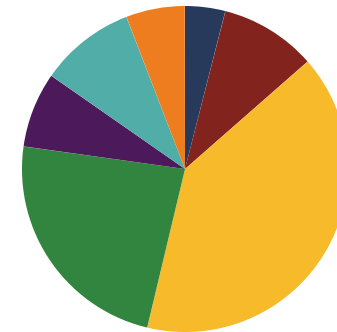

District 81 - Tipton County Schools Snapshot

REPRESENTATIVE
 DEBRA MOODY

District 81

Education Attainment

- Less than 9th grade
- 9-12th grade, No Diploma
- High School Graduate, including equivalency
- Some College, No Degree
- Associate's Degree
- Bachelor's Degree
- Graduate/Professional Degree