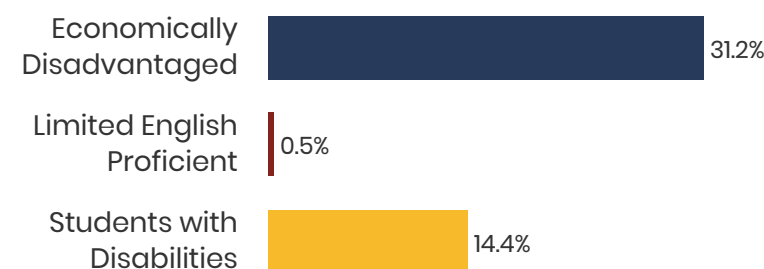

Student Population

Racial Demographics

- White
- Black
- Hispanic
- Asian
- Native American
- Hawaiian/Pacific Islander