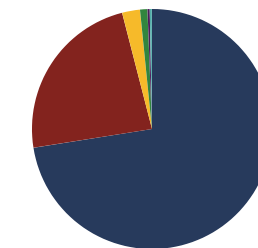

2
 Private Schools
 State Count: 599

Tipton County Schools

2018 District Designation:

**IN NEED OF
 IMPROVEMENT**

Funding Sources

- Federal
- State
- Local

Student Population

Racial Demographics

- White
- Black
- Hispanic
- Asian
- Native American
- Hawaiian/Pacific Islander

TENNESSEE
COMPTROLLER
OF THE TREASURY