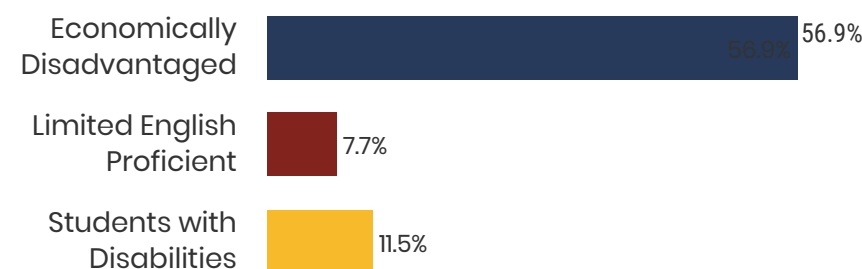

63.5%
College Going Rate
State Rate: 63.4%

19
Private Schools
State Count: 599

2018 District Designation:

ADVANCING

Funding Sources

Student Population

Racial Demographics

TENNESSEE
COMPTROLLER
OF THE TREASURY