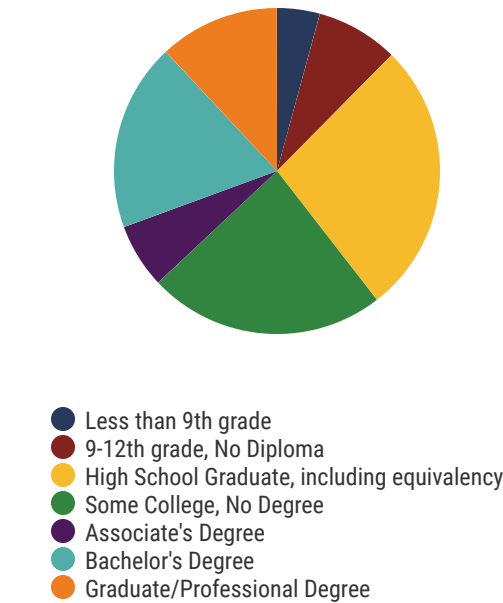

REPRESENTATIVE
MARK WHITE

District 83

Education Attainment

Shelby County Schools (7 of 200 Schools)

- Germantown Elementary
- Germantown High
- Germantown Middle
- Oak Forest Elementary
- Richland Elementary
- Shady Grove Elementary
- White Station Middle