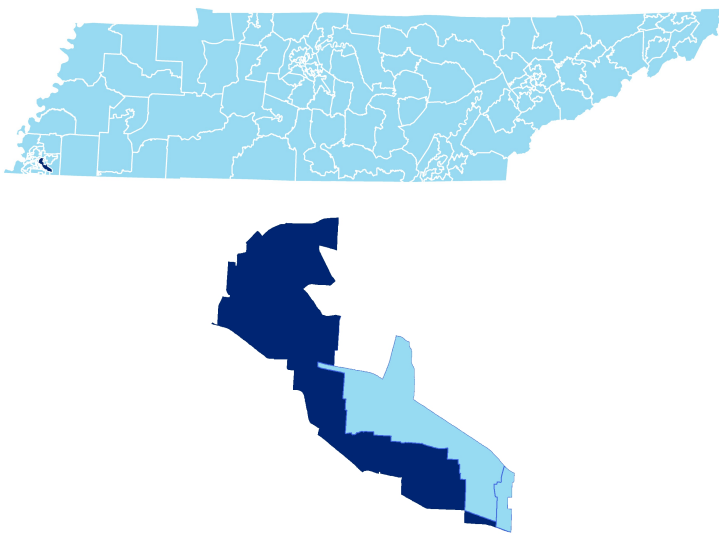

REPRESENTATIVE
MARK WHITE

District 83

Education Attainment

Shelby County Schools (7 of 200 Schools)

- Germantown Elementary
- Germantown High
- Germantown Middle
- Oak Forest Elementary
- Richland Elementary
- Shady Grove Elementary
- White Station Middle