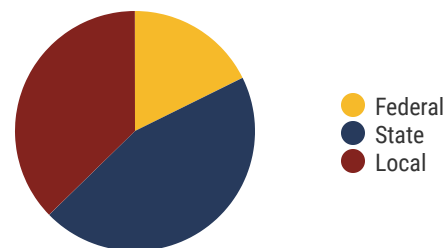

63.5%
College Going Rate
State Rate: 63.4%

19
Private Schools
State Count: 599

2018 District Designation:

ADVANCING

Funding Sources

Student Population

Racial Demographics

TENNESSEE
COMPTROLLER
OF THE TREASURY