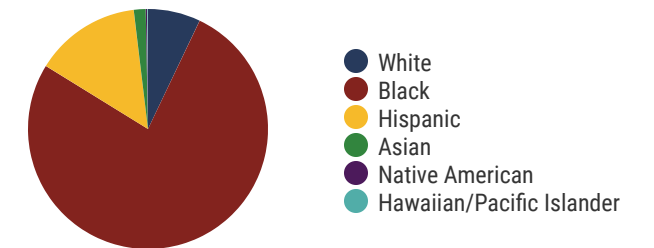

63.5%
College Going Rate
State Rate: 63.4%

19
Private Schools
State Count: 599

2018 District Designation:

ADVANCING

Funding Sources

Student Population

Racial Demographics

TENNESSEE
COMPTROLLER
OF THE TREASURY