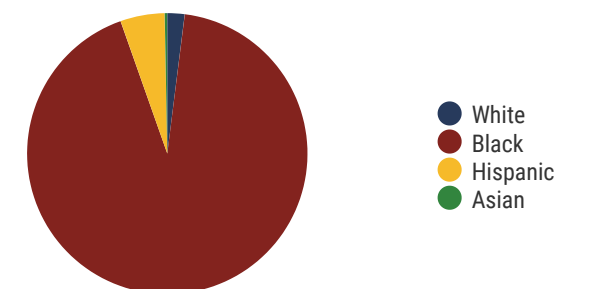

2018 District Designation:

**IN NEED OF
 IMPROVEMENT**

Funding Sources

Student Population

Racial Demographics

TENNESSEE
COMPTROLLER
OF THE TREASURY