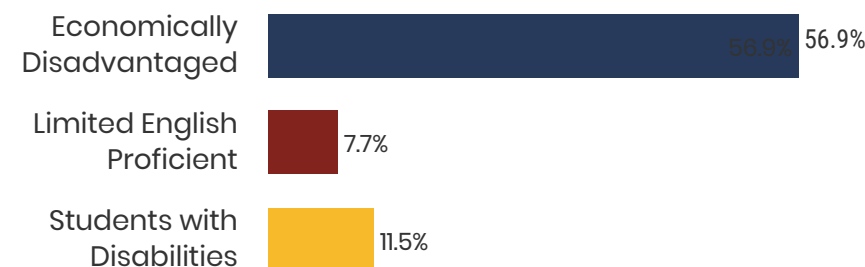

2018 District Designation:

ADVANCING

Funding Sources

- Federal
- State
- Local

Student Population

Racial Demographics

- White
- Black
- Hispanic
- Asian
- Native American
- Hawaiian/Pacific Islander

REPRESENTATIVE
JESSE CHESIM