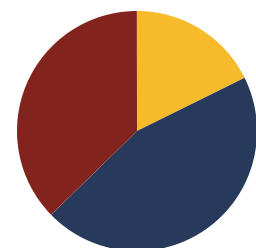

Funding Sources

- Federal
- State
- Local