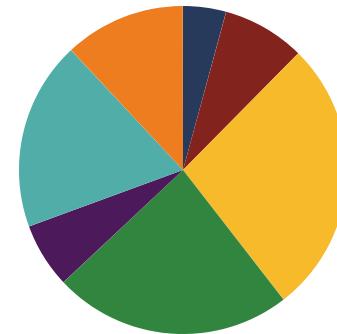

Education Attainment

- Less than 9th grade
- 9-12th grade, No Diploma
- High School Graduate, including equivalency
- Some College, No Degree
- Associate's Degree
- Bachelor's Degree
- Graduate/Professional Degree

Achievement School District Schools (2 of 32 schools)

- Fairley High School
- Freedom Preparatory Academy Charter Elementary School

Achievement School District Schools