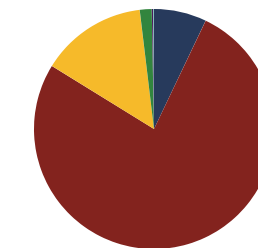

\$5,376
 per pupil expenditure
 Statewide: \$4,863

79.2%
 Graduation Rate
 State Rate: 89.1%

17.7
 Average ACT Score
 State Average: 20.2

63.5%
 College Going Rate
 State Rate: 63.4%

8
 Private Schools
 State Count: 599

2018 District Designation:

ADVANCING

Funding Sources

- Federal
- State
- Local

Student Population

Racial Demographics

- White
- Black
- Hispanic
- Asian
- Native American
- Hawaiian/Pacific Islander

REPRESENTATIVE
JESSE CHESIM