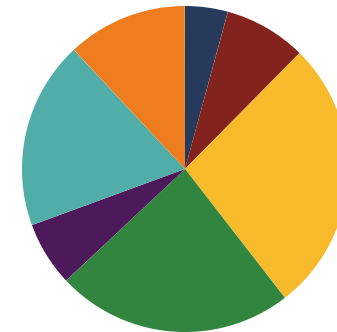

District 85

Education Attainment

- Less than 9th grade
- 9-12th grade, No Diploma
- High School Graduate, including equivalency
- Some College, No Degree
- Associate's Degree
- Bachelor's Degree
- Graduate/Professional Degree

Shelby County Schools (24 of 200 Schools)

See reverse for list of Shelby County Schools in District 85

Shelby County Schools

200
 Schools

114,954
 Average Daily
 Membership

\$56,480
 average teacher salary
 State Average: \$50,958