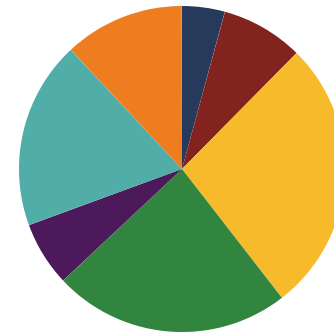

District 87

Education Attainment

- Less than 9th grade
- 9-12th grade, No Diploma
- High School Graduate, including equivalency
- Some College, No Degree
- Associate's Degree
- Bachelor's Degree
- Graduate/Professional Degree

Shelby County Schools (25 of 200 Schools)

See reverse for list of Shelby County Schools in District 87

200
Schools

114,954
Average Daily
Membership

\$56,480
average teacher salary
State Average: \$50,958

79.2%
Graduation Rate
State Rate: 89.1%