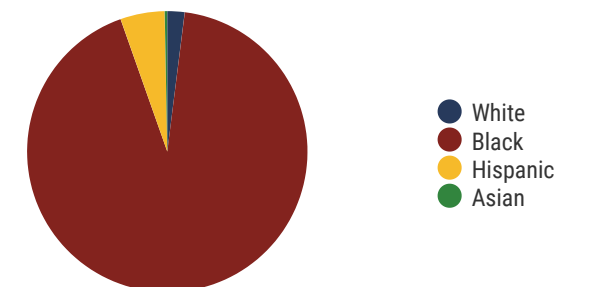

2018 District Designation:

**IN NEED OF
IMPROVEMENT**

Funding Sources

Student Population

Racial Demographics

TENNESSEE
COMPTROLLER
OF THE TREASURY