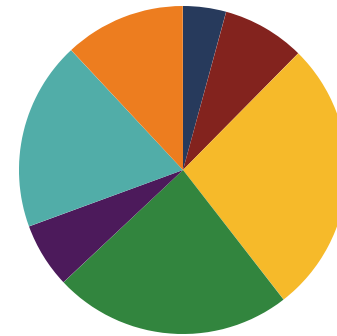

Education Attainment

- Less than 9th grade
- 9-12th grade, No Diploma
- High School Graduate, including equivalency
- Some College, No Degree
- Associate's Degree
- Bachelor's Degree
- Graduate/Professional Degree

Achievement School District Schools (3 of 32 schools)

- Hillcrest High School
- Pathways in Education - Whitehaven
- Wooddale Middle School

Achievement School District Schools