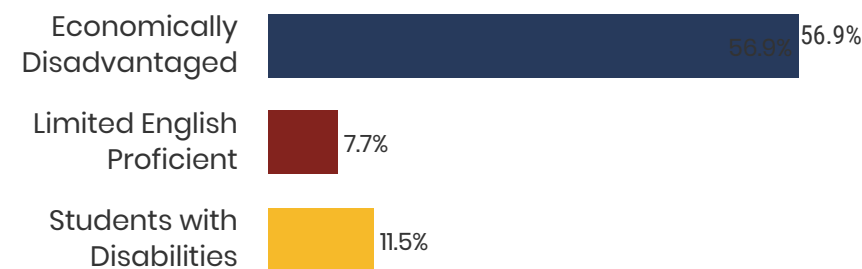

Student Population

Racial Demographics

- White
- Black
- Hispanic
- Asian
- Native American
- Hawaiian/Pacific Islander