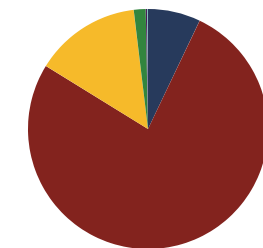

17.7
Average ACT Score
State Average: 20.2

63.5%
College Going Rate
State Rate: 63.4%

4
Private Schools
State Count: 599

Shelby County Schools

2018 District Designation:

ADVANCING

Funding Sources

- Federal
- State
- Local

Student Population

Racial Demographics

- White
- Black
- Hispanic
- Asian
- Native American
- Hawaiian/Pacific Islander

REPRESENTATIVE
KAREN CAMPER

Shelby County Schools (25 of 200 schools)

- A. Maceo Walker Middle
- City University Boys Preparatory
- City University School Girls Preparatory
- City University School of Independence
- City University School Of Liberal Arts
- Colonial Middle
- DuBois Elementary School of Arts Technology
- DuBois High School of Arts Technology
- DuBois Middle School of Arts Technology
- Evans Elementary
- Fox Meadows Elementary
- Freedom Preparatory Academy Elementary School
- Gardenview Elementary
- Havenview Middle
- Leadership Preparatory Charter School
- Newberry Elementary
- Overton High
- Power Center Academy High School
- Robert R. Church Elementary
- Westhaven Elementary
- Whitehaven Elementary
- Whitehaven High
- Willow Oaks Elementary
- Winchester Elementary
- Wooddale High