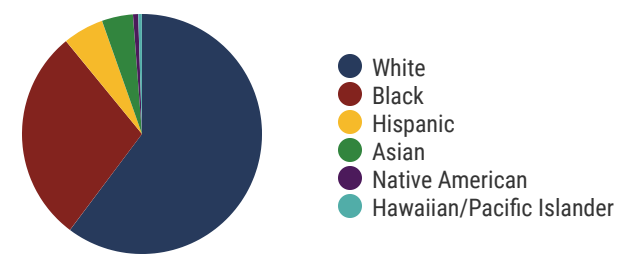

Racial Demographics

2018 District Designation:
ADVANCING