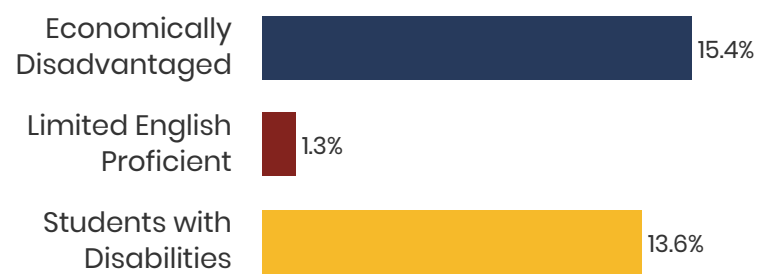

96.2%
Graduation Rate
State Rate: 89.1%

21.2
Average ACT Score
State Average: 20.1

63.5%
College Going Rate
State Rate: 61.5%

0
Private Schools
State Count: 599

Bartlett City Schools

Funding Sources

Student Population