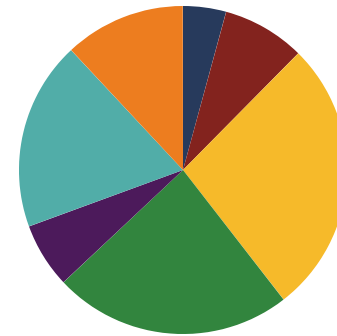

- White
- Black
- Hispanic
- Asian
- Native American
- Hawaiian/Pacific Islander

TENNESSEE
COMPTROLLER
OF THE TREASURY

District 88

Education Attainment

- Less than 9th grade
- 9-12th grade, No Diploma
- High School Graduate, including equivalency
- Some College, No Degree
- Associate's Degree
- Bachelor's Degree
- Graduate/Professional Degree