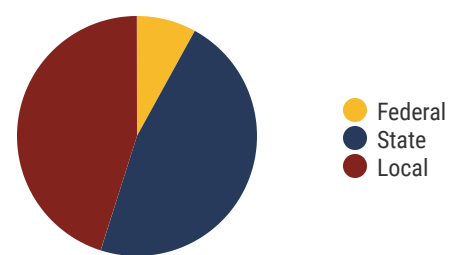

District 88

Education Attainment

Bartlett City Schools (2 of 10 Schools)

- Bartlett High School
- Rivercrest Elementary

10
Schools

8,974
Average Daily
Membership

$57,889
average teacher salary
State Average: $50,099

96.2%
Graduation Rate
State Rate: 89.1%

21.2
Average ACT Score
State Average: 20.1

63.5%
College Going Rate
State Rate: 61.5%

0
Private Schools
State Count: 599

Bartlett City Schools

Funding Sources

Student Population

Racial Demographics

2018 District Designation:
ADVANCING