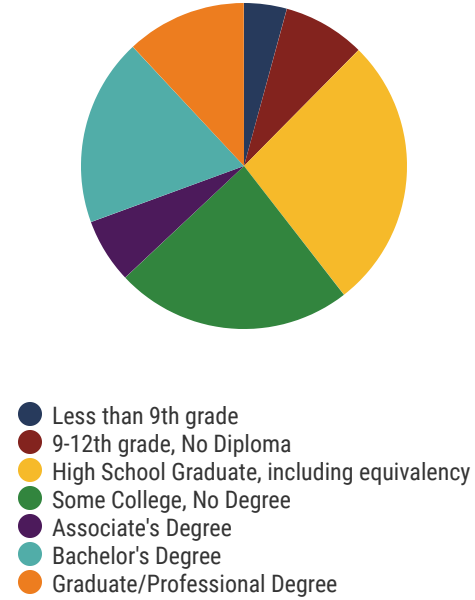

District 88

Education Attainment

Bartlett City Schools (2 of 10 Schools)

- Bartlett High School
- Rivercrest Elementary

10
Schools

8,974
Average Daily
Membership

\$57,889
average teacher salary
State Average: \$50,099