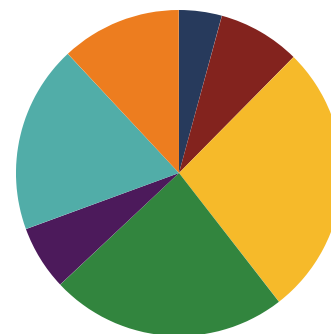

Education Attainment

- Less than 9th grade
- 9-12th grade, No Diploma
- High School Graduate, including equivalency
- Some College, No Degree
- Associate's Degree
- Bachelor's Degree
- Graduate/Professional Degree

Shelby County Schools (13 of 200 Schools)

- Brownsville Road Elementary
- Delano Elementary
- Georgian Hills Middle
- Hawkins Mill Elementary
- Keystone Elementary
- Lucie E. Campbell Elementary
- Manassas High
- Memphis Business Academy High School
- Memphis Rise Academy
- Memphis STEM Academy
- Northwest Prep Academy
- Raleigh-Bartlett Meadows Elementary
- Trezevant High