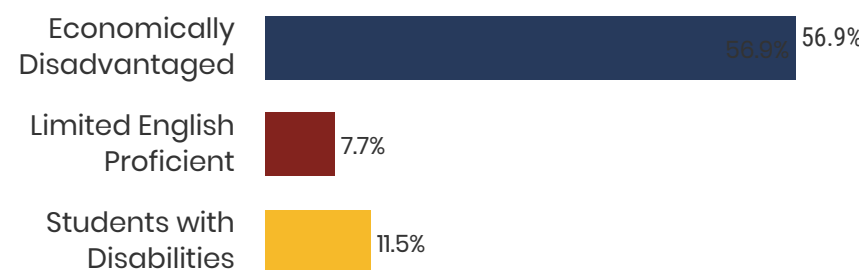

4
Private Schools
State Count: 599

Shelby County Schools

2018 District Designation:

ADVANCING

Funding Sources

- Federal
- State
- Local

Student Population

Racial Demographics