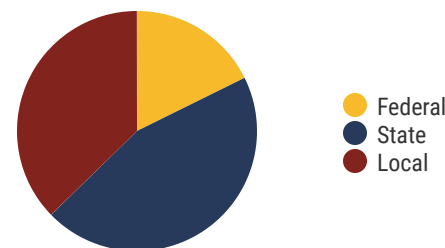

ADVANCING

Funding Sources

Student Population

Racial Demographics

REPRESENTATIVE
JOHN DEBERRY, JR.

Shelby County Schools (24 of 200 schools)

- A. B. Hill Elementary
- B. T. Washington High
- Bellevue Middle
- Bruce Elementary
- Central High
- Cummings Elementary/Middle
- Exceptional Children Special Placements
- Grandview Heights Middle School
- Hollis F. Price Middle College
- Ida B. Wells Academy ES/MS
- Idlewild Elementary
- KIPP Memphis Collegiate High School
- KIPP Memphis Collegiate Middle
- KIPP Memphis Middle Academy
- Larose Elementary
- Memphis Academy of Health Sciences High School
- Memphis Academy Of Science Engineering Middle/High
- Riverview Elementary/Middle
- Rozelle Elementary
- Snowden Elementary/Middle
- Southwest Early College High School
- Vision Preparatory Charter School
- Vollentine Elementary
- William Herbert Brewster Elementary School