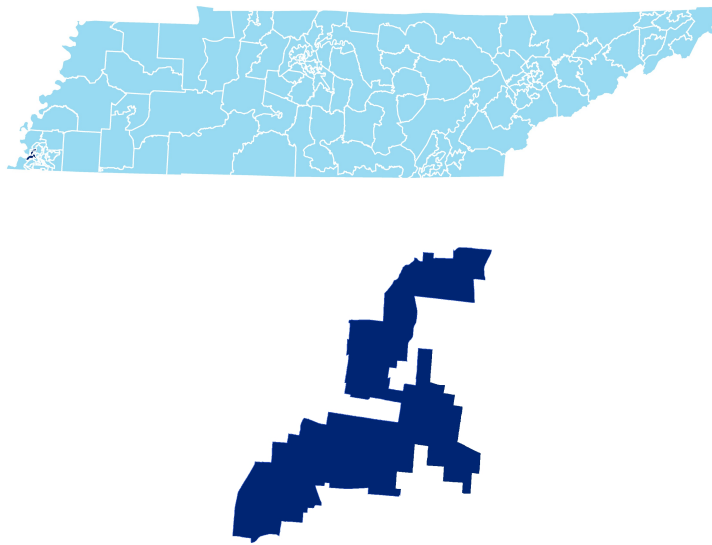

District 90

Education Attainment

Shelby County Schools (24 of 200 Schools)

See reverse for list of Shelby County Schools in District 90

200
Schools

114,954
Average Daily
Membership

\$56,480
average teacher salary
State Average: \$50,958