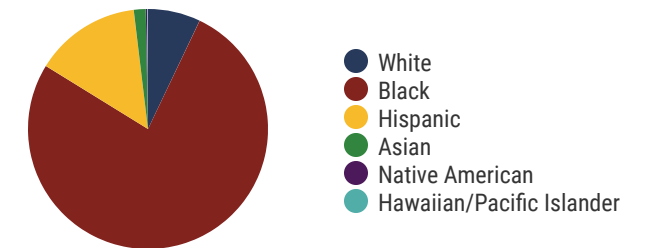

ADVANCING

Funding Sources

Student Population

Racial Demographics

REPRESENTATIVE
JOHN DEBERRY, JR.

Shelby County Schools (24 of 200 schools)

- A. B. Hill Elementary
- B. T. Washington High
- Bellevue Middle
- Bruce Elementary
- Central High
- Cummings Elementary/Middle
- Exceptional Children Special Placements
- Grandview Heights Middle School
- Hollis F. Price Middle College
- Ida B. Wells Academy ES/MS
- Idlewild Elementary
- KIPP Memphis Collegiate High School
- KIPP Memphis Collegiate Middle
- KIPP Memphis Middle Academy
- Larose Elementary
- Memphis Academy of Health Sciences High School
- Memphis Academy Of Science Engineering Middle/High
- Riverview Elementary/Middle
- Rozelle Elementary
- Snowden Elementary/Middle
- Southwest Early College High School
- Vision Preparatory Charter School
- Vollentine Elementary
- William Herbert Brewster Elementary School