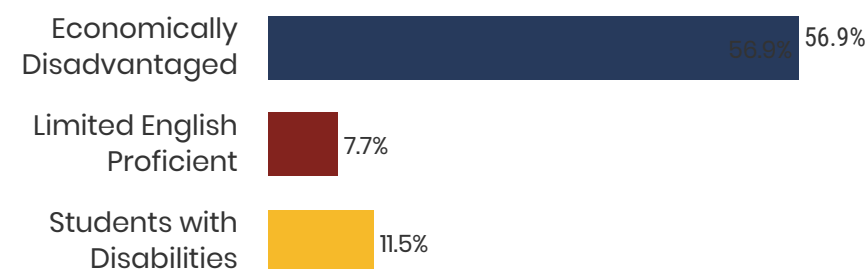

Student Population