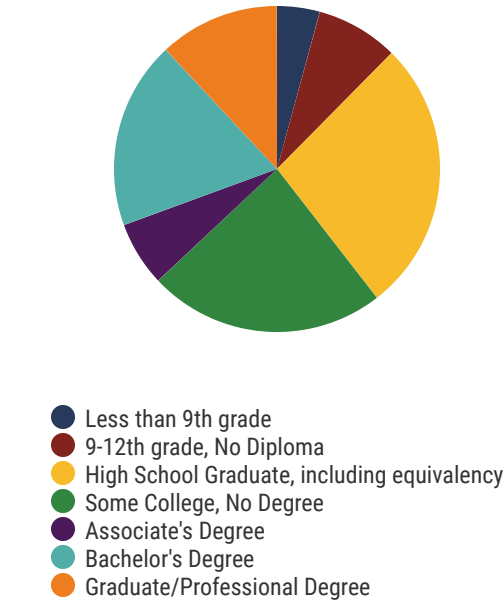

District 90

Education Attainment

Shelby County Schools (24 of 200 Schools)

See reverse for list of Shelby County Schools in District 90

200
Schools

114,954
Average Daily
Membership

\$56,480
average teacher salary
State Average: \$50,958