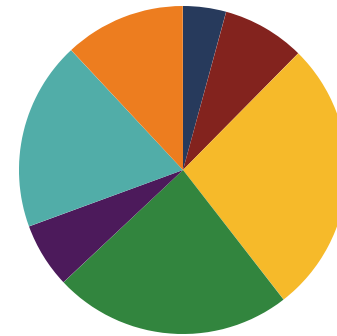

Education Attainment

- Less than 9th grade
- 9-12th grade, No Diploma
- High School Graduate, including equivalency
- Some College, No Degree
- Associate's Degree
- Bachelor's Degree
- Graduate/Professional Degree

Achievement School District Schools (2 of 32 schools)

- Memphis Scholars Florida Kansas
- Memphis Scholars Raleigh-Egypt

Achievement School District Schools