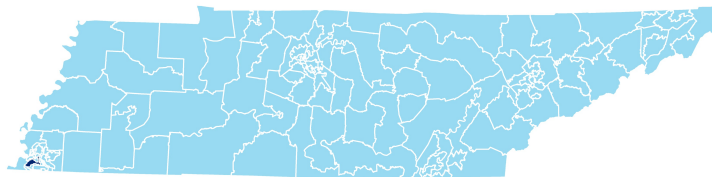

District 91