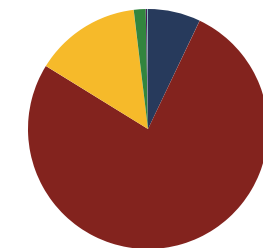

- Federal
- State
- Local

Student Population

Racial Demographics

- White
- Black
- Hispanic
- Asian
- Native American
- Hawaiian/Pacific Islander

REPRESENTATIVE
LONDON LAMAR

Shelby County Schools (22 of 200 schools)