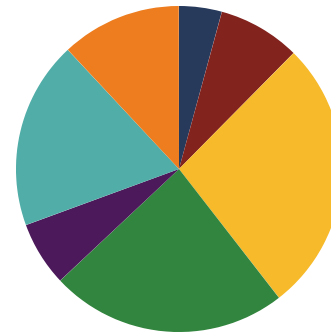

District 91

Education Attainment

- Less than 9th grade
- 9-12th grade, No Diploma
- High School Graduate, including equivalency
- Some College, No Degree
- Associate's Degree
- Bachelor's Degree
- Graduate/Professional Degree

Shelby County Schools (22 of 200 Schools)

See reverse for list of Shelby County Schools in District 91

Shelby County Schools

200
Schools

114,954
Average Daily
Membership

\$56,480
average teacher salary
State Average: \$50,958

- Federal
- State
- Local

Student Population

Racial Demographics

- White
- Black
- Hispanic
- Asian
- Native American
- Hawaiian/Pacific Islander

REPRESENTATIVE
LONDON LAMAR

Shelby County Schools (22 of 200 schools)