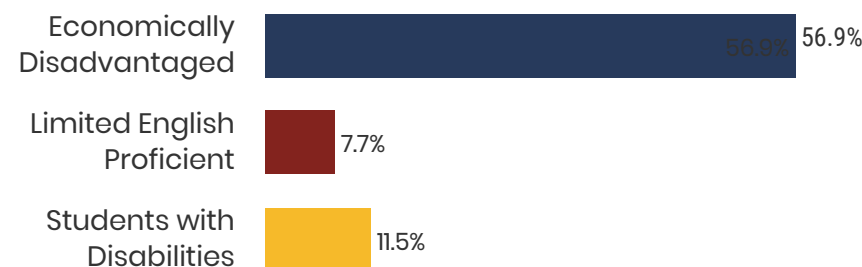

- Federal
- State
- Local

Student Population

Racial Demographics

- White
- Black
- Hispanic
- Asian
- Native American
- Hawaiian/Pacific Islander

REPRESENTATIVE
LONDON LAMAR

Shelby County Schools (22 of 200 schools)