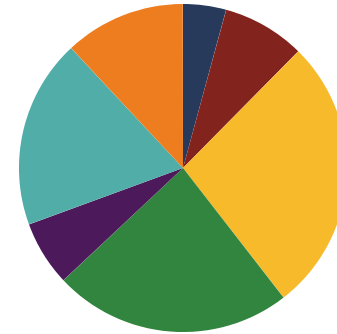

Education Attainment

- Less than 9th grade
- 9-12th grade, No Diploma
- High School Graduate, including equivalency
- Some College, No Degree
- Associate's Degree
- Bachelor's Degree
- Graduate/Professional Degree

Achievement School District Schools (3 of 32 schools)

- GRAD Academy Memphis
- KIPP Memphis Preparatory Elementary
- KIPP Memphis Preparatory Middle

Achievement School District Schools