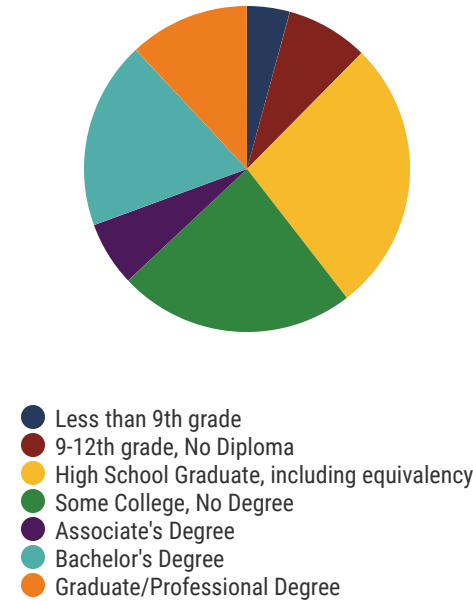

Education Attainment