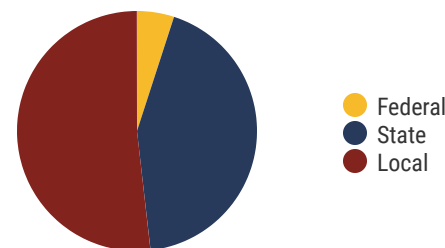

Funding Sources