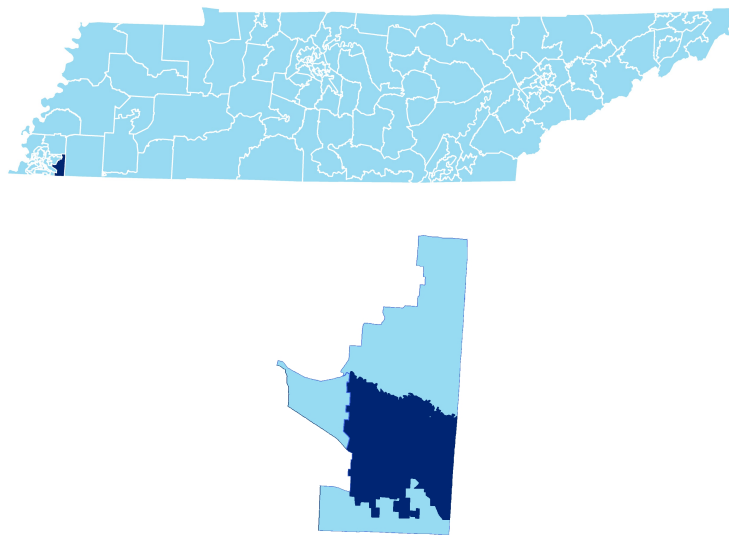

District 95 - Collierville City Schools Snapshot

District 95

Education Attainment

Collierville City Schools (8 of 8 Schools)

- Bailey Station Elementary School
- Collierville Elementary School
- Collierville High School
- Collierville Middle School
- Crosswind Elementary School
- Schilling Farms Middle
- Sycamore Elementary School
- Tara Oaks Elementary School