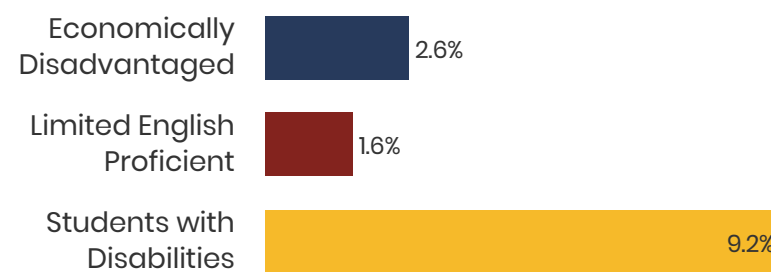

Germantown City Schools

2018 District Designation:

ADVANCING

Funding Sources

Student Population

Racial Demographics

TENNESSEE
COMPTROLLER
OF THE TREASURY