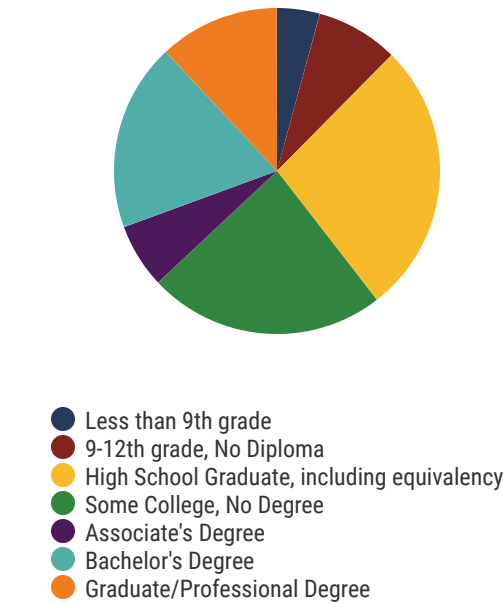

Education Attainment

Germantown City Schools (4 of 5 Schools)

- Dogwood Elementary School
- Farmington Elementary School
- Houston High School
- Houston Middle School

5
Schools

6,012
Average Daily
Membership