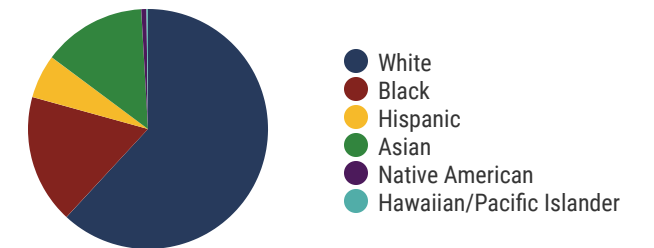

Racial Demographics