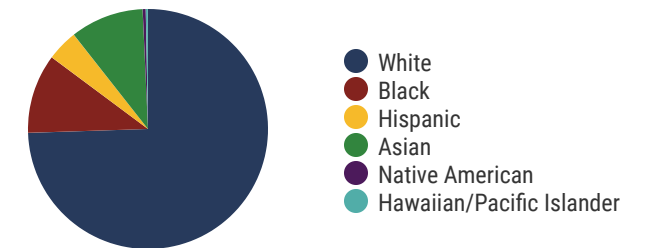

Germantown City Schools

2018 District Designation:

ADVANCING

Funding Sources

Student Population

Racial Demographics

TENNESSEE
COMPTROLLER
OF THE TREASURY