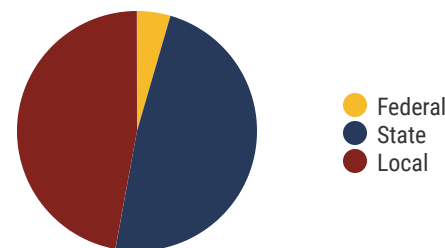

Funding Sources