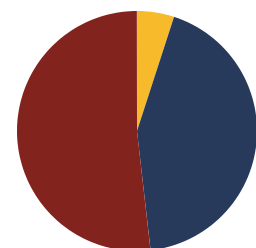

Funding Sources

- Federal
- State
- Local