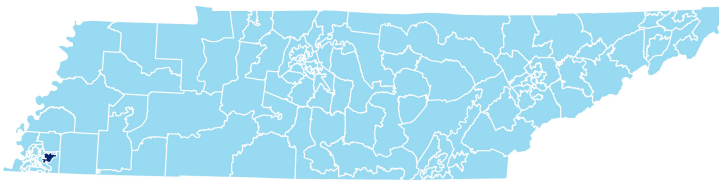

Student Population

Racial Demographics

- White
- Black
- Hispanic
- Asian
- Native American
- Hawaiian/Pacific Islander

TENNESSEE
COMPTROLLER
OF THE TREASURY

REPRESENTATIVE
 DWAYNE
 THOMPSON

District 96

Education Attainment