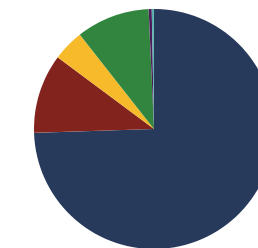

25.9
Average ACT Score
State Average: 20.2

63.5%
College Going Rate
State Rate: 63.4%

0
Private Schools
State Count: 599

Germantown City Schools

2018 District Designation:

ADVANCING

Funding Sources

- Federal
- State
- Local

Student Population

Racial Demographics

- White
- Black
- Hispanic
- Asian
- Native American
- Hawaiian/Pacific Islander

TENNESSEE
COMPTROLLER
OF THE TREASURY

REPRESENTATIVE
 DWAYNE
 THOMPSON

District 96

Education Attainment