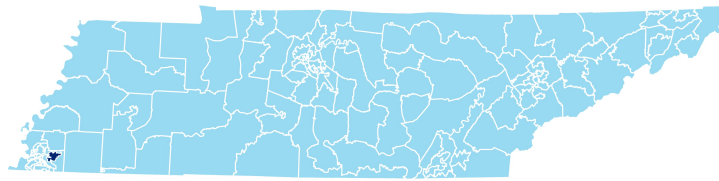

District 96

Education Attainment

- Less than 9th grade
- 9-12th grade, No Diploma
- High School Graduate, including equivalency
- Some College, No Degree
- Associate's Degree
- Bachelor's Degree
- Graduate/Professional Degree