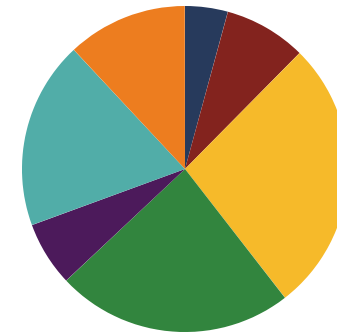

District 96

Education Attainment

- Less than 9th grade
- 9-12th grade, No Diploma
- High School Graduate, including equivalency
- Some College, No Degree
- Associate's Degree
- Bachelor's Degree
- Graduate/Professional Degree