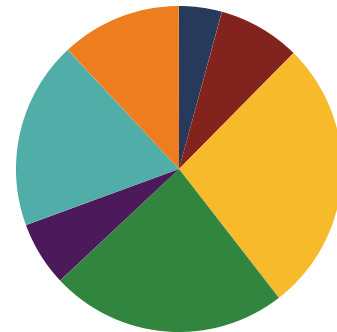

Student Population

Racial Demographics

- White
- Black
- Hispanic
- Asian
- Native American
- Hawaiian/Pacific Islander

TENNESSEE
COMPTROLLER
OF THE TREASURY

REPRESENTATIVE
 DWAYNE
 THOMPSON

District 96

Education Attainment