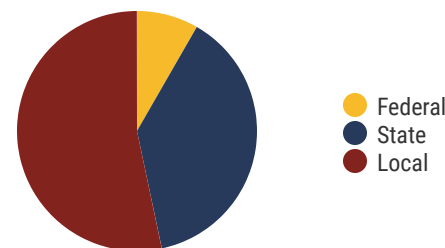

Funding Sources