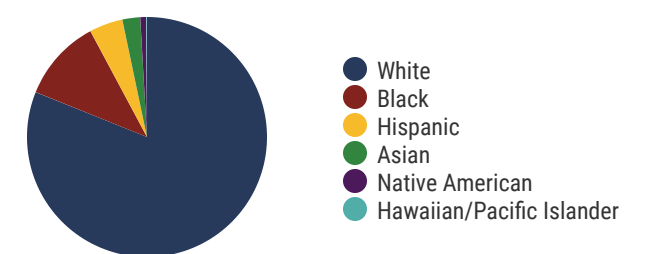

Racial Demographics