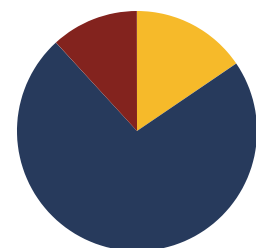

Funding Sources

- Federal
- State
- Local