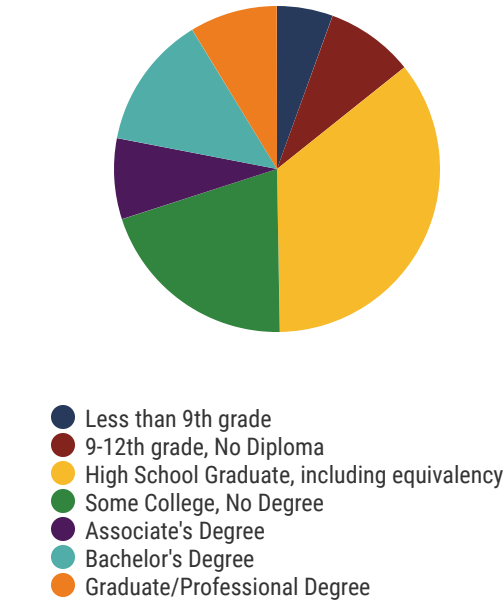

Education Attainment