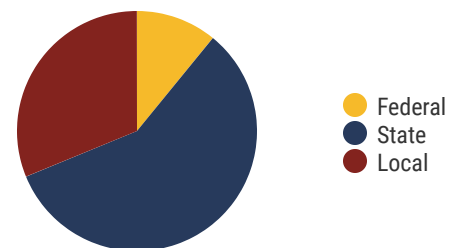

Funding Sources