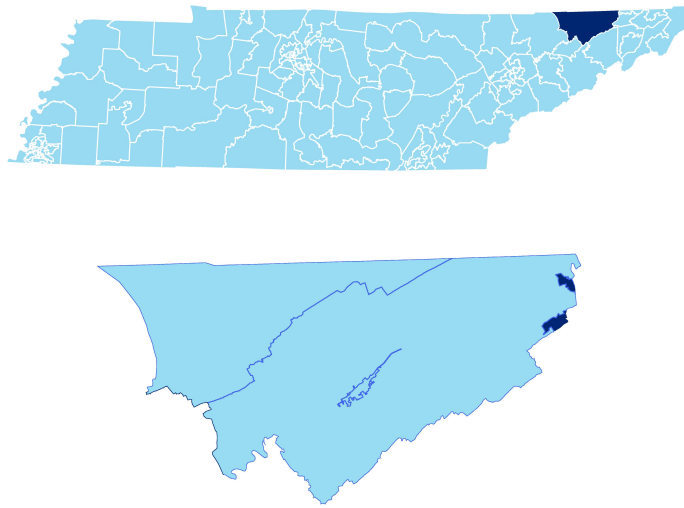

District 9 - Kingsport City Schools Snapshot

District 9

Education Attainment

Kingsport City Schools (1 of 11 Schools)

- George Washington Elementary School

11
Schools

7,398
Average Daily
Membership

$57,440
average teacher salary
State Average: $50,958

Kingsport City Schools

95.9%
Graduation Rate
State Rate: 89.1%

22
Average ACT Score
State Average: 20.2

67.1%
College Going Rate
State Rate: 63.4%

0
Private Schools
State Count: 599

2018 District Designation:

**IN NEED OF
IMPROVEMENT**

Funding Sources

Student Population

Racial Demographics